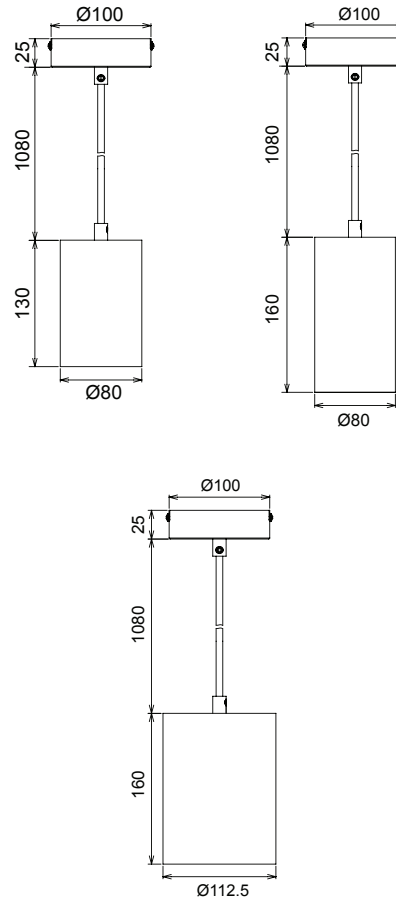

LED Pendant Light

Specification

Product code:	GUCUS-01-H
Power:	10W / 18W / 25W
Electric data:	AC 220-240V 50/60Hz
Lumen:	870 / 1660 / 2050lm
Beam angle:	15° / 24° / 36°
Color temperature:	2700K ~ 5000K
IP class:	IP20 / IP40
CRI:	>80 / >90
Dimmable:	TRIAC / 0-10V / DALI
LED source:	COB LED
Fixture material:	Aluminum
Finish:	White / Black / Grey / Gold
Warranty:	Residential 3 Yrs / Commercial 5 Yrs

Model	Dimension(mm)	Lumens(lm)	CCT(k)	Dimmer (options)
GUCUS-10W-01-H	Ø80*130	870	3000	TRIAC
GUCUS-18W-01-H	Ø80*160	1660	4000	0-10V
GUCUS-25W-01-H	Ø112.5*160	2050	5000	DALI