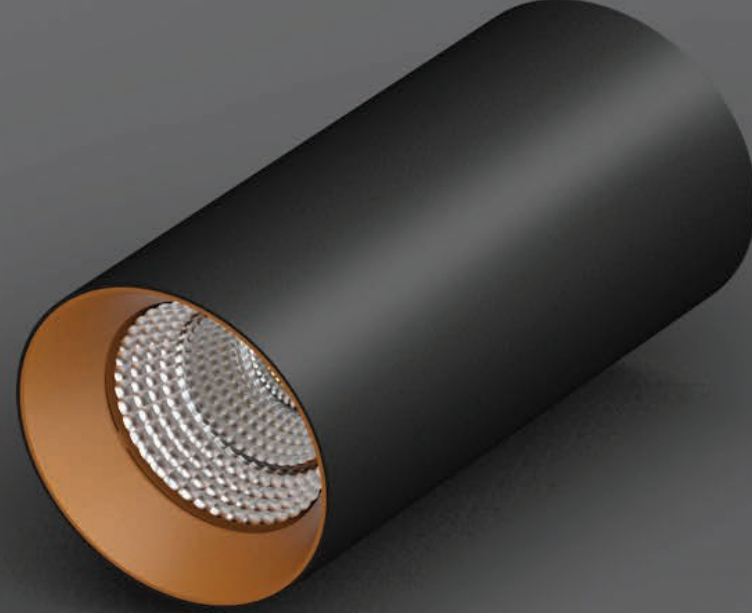

AL6063 ALUMINUM RADIATOR

in sand blast oxidation treatment provides excellent heatdissipation and corrosion resistance

SUSPENSION WIRE

adopts pull-resistance triple-core wire wrapped with woven cloth. It enhances the tensile strength and easily install compared to steel wire