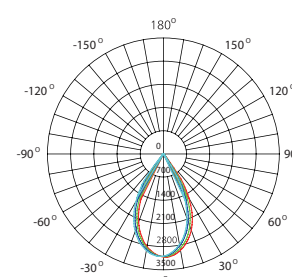

Dimensions & Materials

Product Dimensions (mm)	Cutout Ø150*123 Ø135-140
Housing Material	Aluminum Housing
Housing Colour	Black / White
Warranty	3 Yrs Residential 5 Yrs Commercial

greenlux
cost reduction LED lighting

DL150 LED Deep Recessed Down Light

Dimensions & Photometric

13W

20W

25W

AVERAGE BEAM ANGLE (50%): 56.3DEG

UNIT: cd

- C0/180, 56.3 deg
- C30/210, 56.3 deg
- C60/240, 56.1 deg
- C90/270, 56.3 deg

AVERAGE BEAM ANGLE (50%): 56.2DEG

UNIT: cd

- C0/180, 56.3 deg
- C30/210, 56.3 deg
- C60/240, 56.1 deg
- C90/270, 56.3 deg

AVERAGE BEAM ANGLE (50%): 56.2DEG

UNIT: cd

- C0/180, 56.3 deg
- C30/210, 56.3 deg
- C60/240, 56.1 deg
- C90/270, 56.2 deg

Model#	Dimensions (mm)	Cutout (mm)	Beam Angle	CCT (k)	Lumens	Wattage	LED	Dimmer (option)
GUDL150-13W				2700	1520	13W	COB	Triac
GUDL150-20W	Ø150*123	Ø135-140	60°	3000 4000	2280	20W	COB	0-10V Dali
GUDL150-25W				5000	2810	25W	COB	