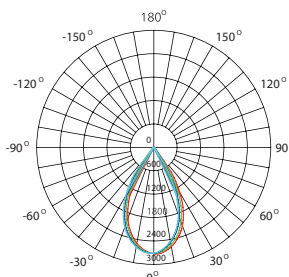

Dimensions & Materials

Product Dimensions (mm)	Cutout Ø150*123 Ø135-140
Housing Material	Aluminum Housing
Housing Colour	Black / White
Warranty	3 Yrs Residential 5 Yrs Commercial

greenlux
cost reduction LED lighting

DL150 LED Deep Recessed Down Light

Dimensions & Photometric

13W

20W

25W

AVERAGE BEAM ANGLE (50%): 56.3DEG

UNIT: cd

- C0/180, 56.3 deg
- C30/210, 56.3 deg
- C60/240, 56.1 deg
- C90/270, 56.3 deg

AVERAGE BEAM ANGLE (50%): 56.2DEG

UNIT: cd

- C0/180, 56.3 deg
- C30/210, 56.3 deg
- C60/240, 56.1 deg
- C90/270, 56.3 deg

AVERAGE BEAM ANGLE (50%): 56.2DEG

UNIT: cd

- C0/180, 56.3 deg
- C30/210, 56.3 deg
- C60/240, 56.1 deg
- C90/270, 56.2 deg

Model#	Dimensions (mm)	Cutout (mm)	Beam Angle	CCT (k)	Lumens	Wattage	LED	Dimmer (option)
GUDL150-13W				2700	1520	13W	COB	Triac
GUDL150-20W	Ø150*123	Ø135-140	60°	3000 4000	2280	20W	COB	0-10V Dali
GUDL150-25W				5000	2810	25W	COB	