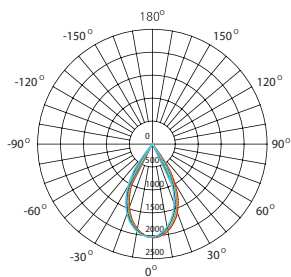

Dimensions & Materials

Product Dimensions (mm)	Cutout Ø150*123 Ø135-140
Housing Material	Aluminum Housing
Housing Colour	Black / White
Warranty	3 Yrs Residential 5 Yrs Commercial

greenlux
cost reduction LED lighting

DL150 LED Deep Recessed Down Light

Dimensions & Photometric

13W

20W

25W

AVERAGE BEAM ANGLE (50%): 56.3DEG

UNIT: cd

- C0/180, 56.3 deg
- C30/210, 56.3 deg
- C60/240, 56.1 deg
- C90/270, 56.3 deg

AVERAGE BEAM ANGLE (50%): 56.2DEG

UNIT: cd

- C0/180, 56.3 deg
- C30/210, 56.3 deg
- C60/240, 56.1 deg
- C90/270, 56.3 deg

AVERAGE BEAM ANGLE (50%): 56.2DEG

UNIT: cd

- C0/180, 56.3 deg
- C30/210, 56.3 deg
- C60/240, 56.1 deg
- C90/270, 56.2 deg