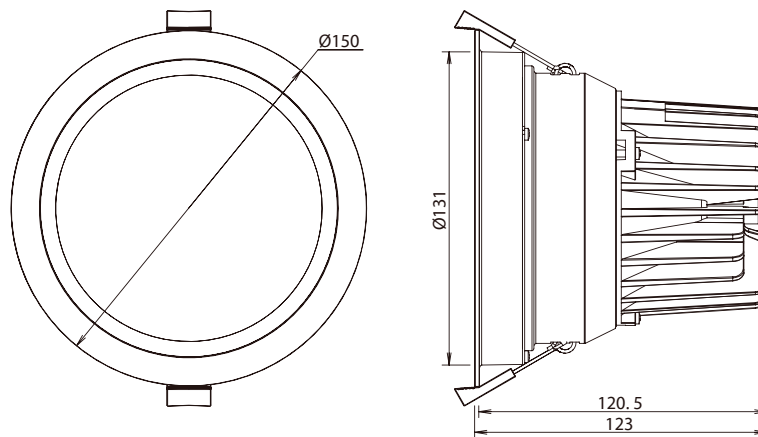

Dimensions & Materials

Product Dimensions (mm)	Cutout Ø150*123 Ø135-140
Housing Material	Aluminum Housing
Housing Colour	Black / White
Warranty	3 Yrs Residential 5 Yrs Commercial

greenlux
cost reduction LED lighting

DL150 LED Deep Recessed Down Light

Dimensions & Photometric

13W

20W

25W

AVERAGE BEAM ANGLE (50%): 56.3DEG

UNIT: cd

- C0/180, 56.3 deg
- C30/210, 56.3 deg
- C60/240, 56.1 deg
- C90/270, 56.3 deg

Model#	Dimensions (mm)	Cutout (mm)	Beam Angle	CCT (k)	Lumens	Wattage	LED	Dimmer (option)
GUDL150-13W				2700	1520	13W	COB	Triac
GUDL150-20W	Ø150*123	Ø135-140	60°	3000 4000	2280	20W	COB	0-10V Dali
GUDL150-25W				5000	2810	25W	COB	