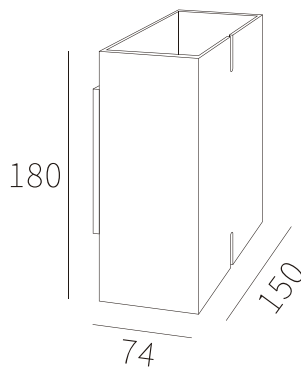

Otto Slot LED Wall Light

Specification

Product code:	GVOTT-6W-S
Power:	2*3W (up/down)
Electric data:	AC 220-240V 50-60Hz
Lumen:	510lm
Beam angle:	/
Color temperature:	3000K
IP class:	IP40/IP65
Fixture size:	150 * 180 * 74mm
Cutout size:	/
LED source:	LED
Fixture material:	Aluminum
Finish:	Black / White / Grey