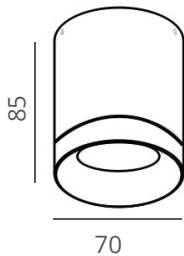

3 Yrs
Warranty

5 Yrs
Warranty

SAA

IP65

Outer Dimensions

Specification

Light source

Light source: CREE COB
Output (W): 500mA 9V 10W
Total energy consumption (W): 10W
Color temperature: 2700K/3000K/4000K
CRI: 90
Photobiological risk: RG1
Lumen: 620
Lm/Real W: 62
Lifetime: 50.000h
MacAdam steps: 3
UGR: 21.8