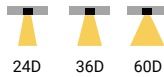

SD70

Surface Mounted Outdoor LED Downlight

Model: GVSD70-10W

Product Description

- Downlight for outdoor use
- Compact size
- Delicate and waterproof design
- Precise light direction control
- Suitable for use as balcony or other focused luminaries.

3 Yrs
Warranty

5 Yrs
Warranty

SAA

IP65

Outer Dimensions

Specification

Light source

Light source: CREE COB
Output (W): 500mA 9V 10W
Total energy consumption (W): 10W
Color temperature: 2700K/3000K/4000K
CRI: 90
Photobiological risk: RG1
Lumen: 620
Lm/Real W: 62
Lifetime: 50.000h
MacAdam steps: 3
UGR: 21.8