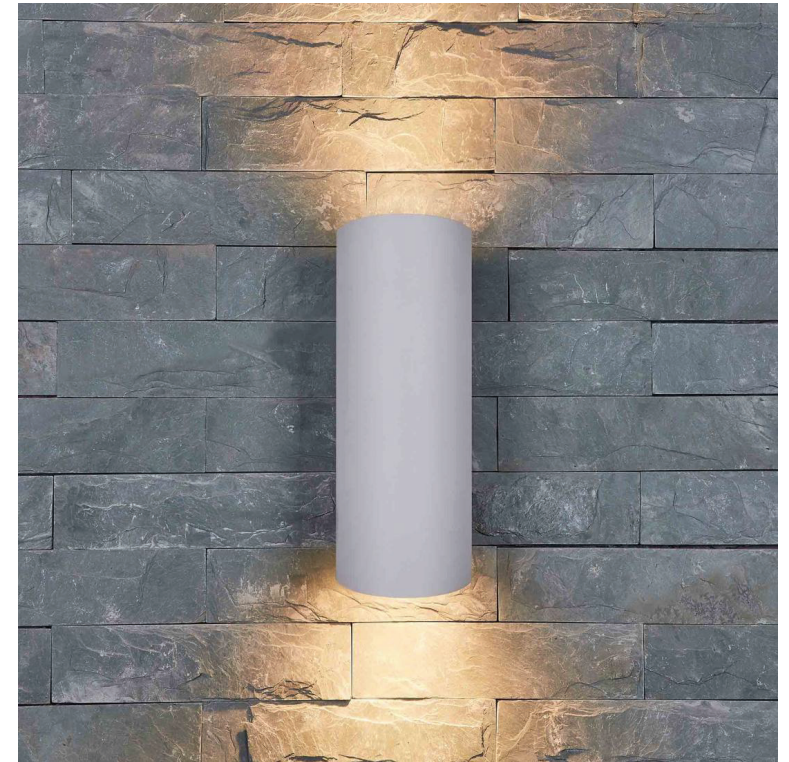

LED Wall Light

LM80

5 Yrs
Warranty

RCM

SAA

IP54

TUV

9/331 Ingles Street
Port Melbourne VIC 3207 Australia

info@greenlux.com.au
sales@greenlux.com.au

T 1300 650 625
www.greenlux.com.au