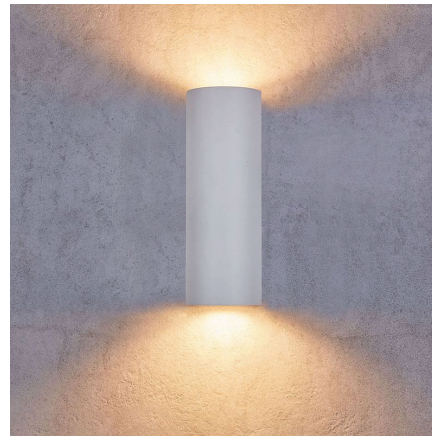

LED Wall Light

LM80

5 Yrs
Warranty

RCM

SAA

IP54

TUV

9/331 Ingles Street
Port Melbourne VIC 3207 Australia

info@greenlux.com.au
sales@greenlux.com.au

T 1300 650 625
www.greenlux.com.au