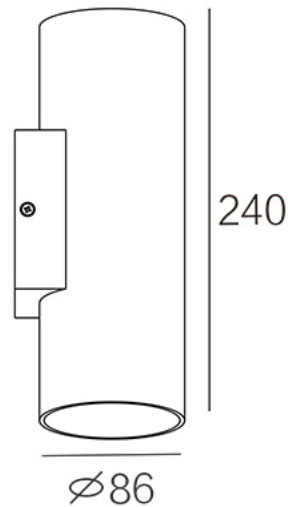

LED Wall Light

Specification

Product code:	GVTUB-7W-RO / GVTUB-14W-RO
Power:	7W (down) / 2*7W (up/down)
Electric data:	AC 220-240V 50-60Hz
Lumen:	595 / 1190lm
Beam angle:	/
Color temperature:	3000K ~ 5000K
IP class:	IP54 / IP65
Fixture size:	Ø86 * 240mm
Cutout size:	/
LED source:	COB LED
Fixture material:	Aluminum
Finish:	Black / White