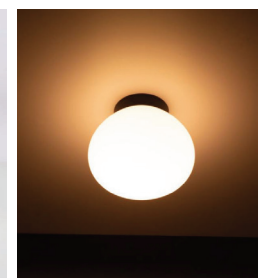

WL140

Model: GVWL140-6W

Product Description

- Outdoor surface deco light for wall or ceiling
- Suitable for use in door way and external walls
- With a comfortable and diffused light output

Outer Dimensions

Specification

Light source

Light source: Bridgelux Dim-to-warm COB
Output (W): 6W
Total energy consumption (W): 6.8W
Color temperature: 2700K/3000K
CRI: ≥ 90
IK: 08
Real Lumen: 400
Lm/Real W: 55
Lifetime: 36.000h
MacAdam steps: 3
UGR: 12

GEAR

This item incl. gear
Phasecut: HEP G5RT7W350LRP
Dali: HEP LNDC6W350LRP

Warranty

3 Years for residential
5 Years for commercial

Luminaire

IP65 for outdoor use
Crossing: No

Finish

Black/White

Material

Aluminum
Opal Glass