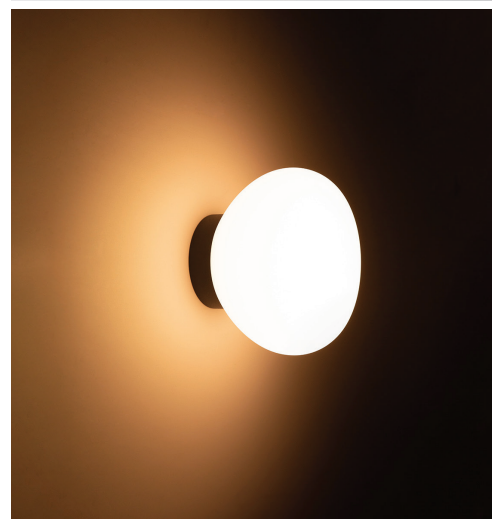

WL140

Model: GVWL140-6W

Product Description

- Outdoor surface deco light for wall or ceiling
- Suitable for use in door way and external walls
- With a comfortable and diffused light output

Outer Dimensions

Specification

Light source

Light source: Bridgelux Dim-to-warm COB
Output (W): 6W
Total energy consumption (W): 6.8W
Color temperature: 2700K/3000K
CRI: ≥ 90
IK: 08
Real Lumen: 400
Lm/Real W: 55
Lifetime: 36.000h
MacAdam steps: 3
UGR: 12

GEAR

This item incl. gear
Phasecut: HEP G5RT7W350LRP
Dali: HEP LNDC6W350LRP

Warranty

3 Years for residential
5 Years for commercial

Luminaire

IP65 for outdoor use
Crossing: No

Finish

Black/White

Material

Aluminum
Opal Glass