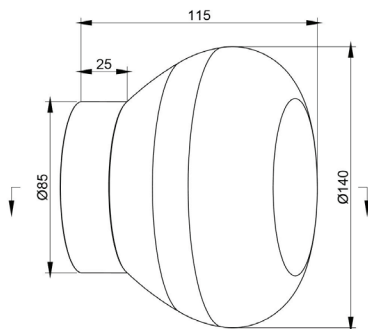

WL140

Model: GVWL140-6W

Product Description

- Outdoor surface deco light for wall or ceiling
- Suitable for use in door way and external walls
- With a comfortable and diffused light output

Outer Dimensions