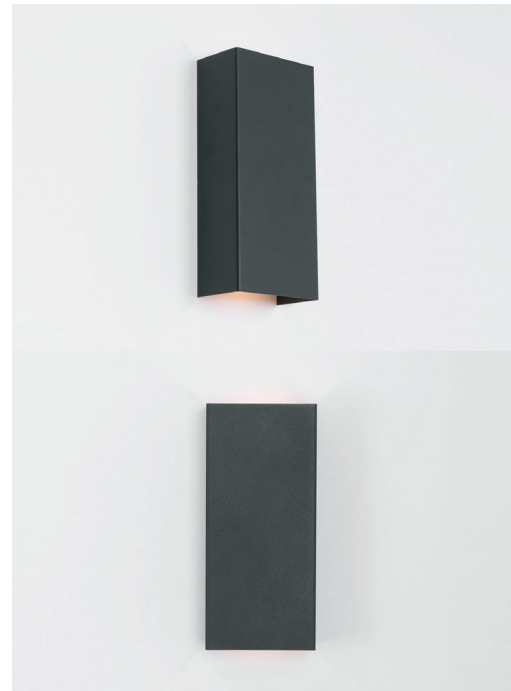

WL90200 LED Wall Light

Model: GVWL90200-6W

Product Description

- Up&down wall light with a neat look
- Screwless
- Sharp beam curve.

Flood

Outer Dimensions

Specification

Light source

GEAR

This item incl. gear
Phasecut: HEP G5RT7W350LRP
Dali: HEP LNDC6W350LRP

Warranty

5 years

Luminaire

IP21 for indoor use only
Crossing: No

Finish

Black/White

Material

Aluminum
Press steel