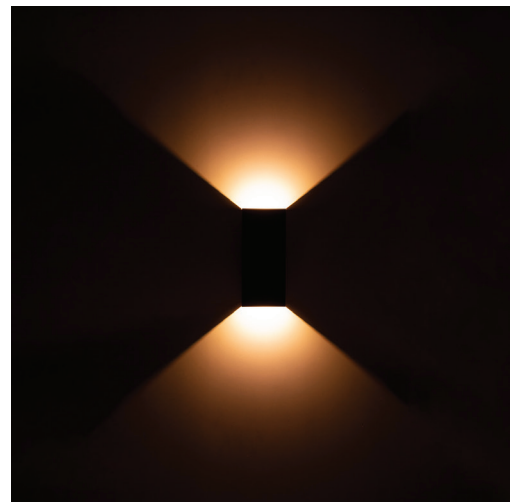

WL90200 LED Wall Light

Model: GVWL90200-6W

Product Description

- Up&down wall light with a neat look
- Screwless
- Sharp beam curve.

Flood

Outer Dimensions

Specification

Light source

Light source: Bridgelux Dim-to-warm COB
Output (W): 3*2W
Total energy consumption (W): 6.8W
Color temperature: 2700K/3000K
CRI: ≥ 90
IK: 10
Real Lumen: 400
Lm/Real W: 55
Lifetime: 50.000h
MacAdam steps: 3
UGR: N/A

GEAR

This item incl. gear
Phasecut: HEP G5RT7W350LRP
Dali: HEP LNDC6W350LRP

Warranty

5 years

Luminaire

IP21 for indoor use only
Crossing: No

Finish

Black/White