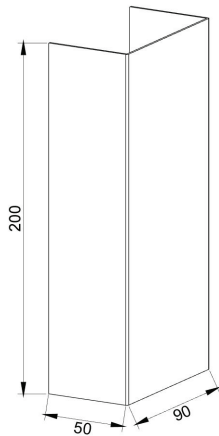

WL90200 LED Wall Light

Model: GVWL90200-6W

Product Description

- Up&down wall light with a neat look
- Screwless
- Sharp beam curve.

Flood

Outer Dimensions

Specification

Light source

Light source: Bridgelux Dim-to-warm COB
Output (W): 3*2W
Total energy consumption (W): 6.8W
Color temperature: 2700K/3000K
CRI: ≥ 90
IK: 10
Real Lumen: 400
Lm/Real W: 55
Lifetime: 50.000h
MacAdam steps: 3
UGR: N/A