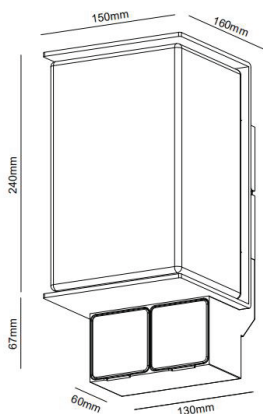

WL150

Outdoor Wall Light

Product Description

- Perfect for outdoor use
- Designed for door way or garden wall
- Decorative matt opal glass
- Supplied with socketed and un-socketed version
- It can access to gardening tools, also charge your electric vehicles.

Flood

Outer Dimensions

Specification

Light source

Light source: Osram E27 Bulb
Output (W): 6W
Total energy consumption (W): 6W
Color temperature: 2700K/3000K
CRI: ≥ 90
IK: 08
Real Lumen: 400
Lm/Real W: 55
Lifetime: 36.000h
MacAdam steps: 3
UGR: 12