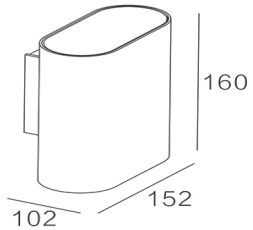

Specification

Product code:	GVCUB-6W-R
Power:	2 * 3W (Up/Down)
Electric data:	AC 220-240V 50-60Hz
Lumen:	262 lm
Beam angle:	/
Colour temperature:	3000K / 4000K
IP class:	IP20
Fixture size:	152 * 102 * 160mm
Cutout size:	/
LED source:	LED
Fixture material:	Aluminum
Finish:	white / black / black exterior + Gold interior