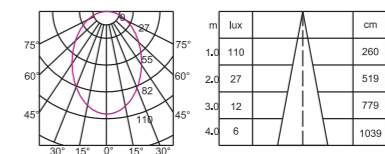

GKSML1505 5W 4000K CRI>90 110°