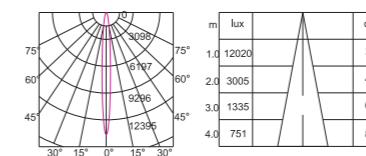

GKSMS5515 15W 3000K CRI>90 15°

GKSMS5515 15W 4000K CRI>90 15°

Magic Track Spotlight Series

Product Information

Item No.: GKSMS5415
Power: 15W
Luminous Flux: 1281lm
Size(MM): L125*W183*H148

Beam Angle: 15° /24° /36°
Light Source: CITIZEN
Colour Temperature: 2700K / 3000K / 4000K / 5000K
Colour: Sand white / Sand black
CRI: > 90
Material: Aluminium
Input Voltage: DC24V
Dim: 0-10V / Wi-Fi / Dali Dimmable
(0-10V / Wi-Fi / Dali)