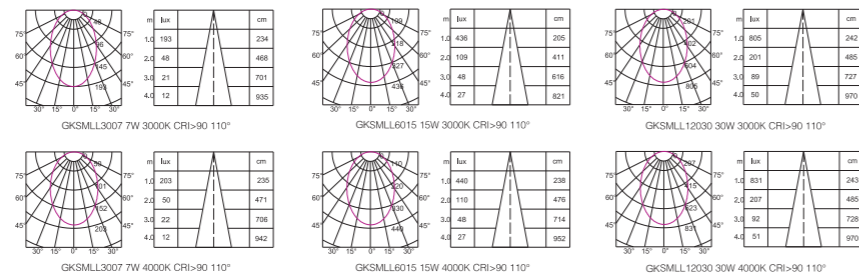

Item No.: GKSMLL3007
Power: 7W
Luminous Flux: 474lm
Size(MM): L294*W22*H43

Beam Angle: 110°
Light Source: OSRAM SMD
Colour Temperature: 2700K / 3000K / 4000K / 5000K
Colour: Sand white / Sand black
CRI: > 90
Material: Aluminium
Input Voltage: DC24V
Dim: 0-10V / Wi-Fi / Dali Dimmable
(0-10V / Wi-Fi / Dali)

Item No.: GKSMLL6015
Power: 15W
Luminous Flux: 1020lm
Size(MM): L574*W22*H43

Item No.: GKSMLL9022
Power: 22W
Luminous Flux: 1518lm
Size(MM): L854*W22*H43

Item No.: GKSMLL12030
Power: 30W
Luminous Flux: 2043lm
Size(MM): L1134*W22*H43