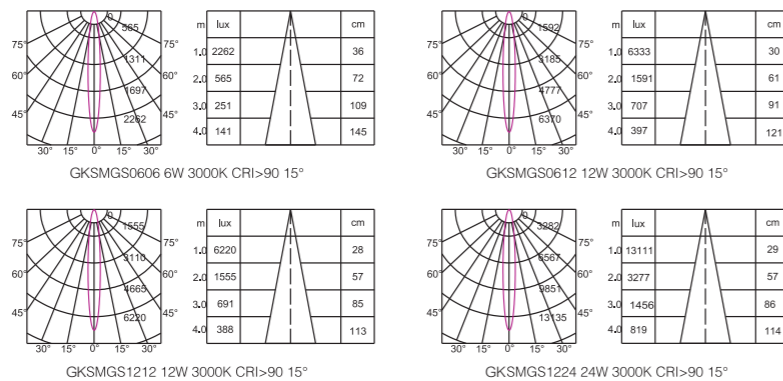

Item No.: GKSMGS0606 / GKSMGS0612
Power: 6W/12W
Luminous Flux: 414lm/853lm
Size(MM): L154*W22*H104

Beam Angle: 15° /30° /45°
Light Source: OSRAM SMD
Colour Temperature: 2700K / 3000K / 4000K / 5000K
Colour: Sand white / Sand black
CRI: > 90
Material: Aluminium
Input Voltage: DC24V
Dim: 0-10V / Wi-Fi / Dalí Dimmable
(0-10V / Wi-Fi / Dalí)

Item No.: GKSMGS1212 / GKSMGS1224
Power: 12W/24W
Luminous Flux: 871lm/1645lm
Size(MM): L294*W22*H104