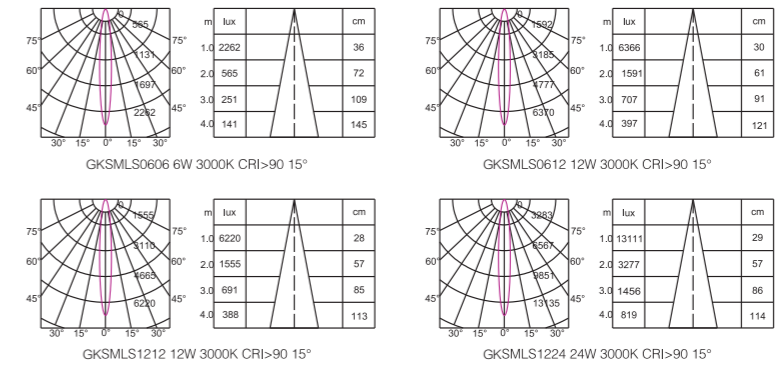

Magic Track Linear Light Series

Product Information

Item No.: GKSMLL3007
Power: 7W
Luminous Flux: 474lm
Size(MM): L294*W22*H43

Beam Angle: 110°
Light Source: OSRAM SMD
Colour Temperature: 2700K / 3000K / 4000K / 5000K
Colour: Sand white / Sand black
CRI: > 90
Material: Aluminium
Input Voltage: DC24V
Dim: 0-10V / Wi-Fi / Dali Dimmable
(0-10V / Wi-Fi / Dali)

Item No.: GKSMLL6015
Power: 15W
Luminous Flux: 1020lm
Size(MM): L574*W22*H43

Item No.: GKSMLL9022
Power: 22W
Luminous Flux: 1518lm
Size(MM): L854*W22*H43

Item No.: GKSMLL12030
Power: 30W
Luminous Flux: 2043lm
Size(MM): L1134*W22*H43

Magic Track Linear Spotlight Series

Product Information

Item No.: GKSMLS0606 / GKSMLS0612
Power: 6W/12W
Luminous Flux: 426lm/864lm
Size(MM): L154*W22*H43

Beam Angle: 15° / 30° / 45°
Light Source: OSRAM SMD
Colour Temperature: 2700K / 3000K / 4000K / 5000K
Colour: Sand white / Sand black
CRI: > 90
Material: Aluminium
Input Voltage: DC24V
Dim: 0-10V / Wi-Fi / Dali Dimmable
(0-10V / Wi-Fi / Dali)

Item No.: GKSMLS1212 / GKSMLS1224
Power: 12W/24W
Luminous Flux: 872lm/1655lm
Size(MM): L294*W22*H43

Magic Track Wall Washer Spotlight Series

NEW

Product Information

Item No.: GKSMLS0606W / GKSMLS0612W
Power: 6W/12W
Luminous Flux: 360lm/715lm
Size(MM): L154*W22*H43