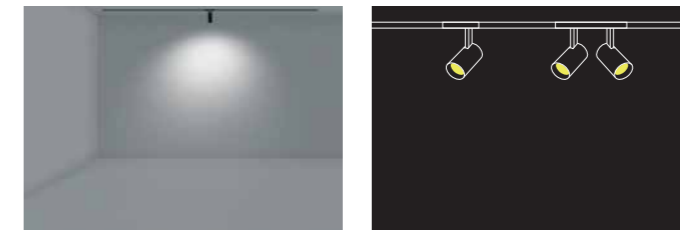

Product Information

Product Information