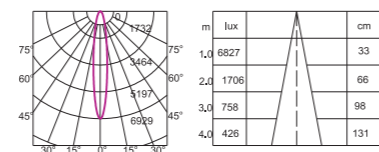

GKSM5515 15W 4000K CRI>90 24°