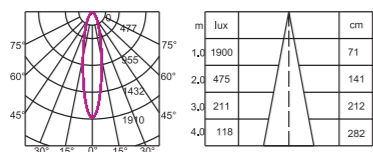

GKSM5515 15W 3000K CRI>90 36°