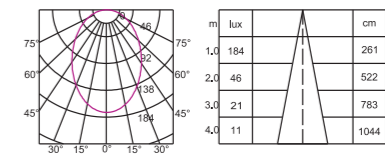

Item No.: GKSML3007
Power: 7W
Luminous Flux: 483lm
Size(MM): L294*W22*H104

GKSML1505 5W 3000K CRI>90 110°

GKSML1505 5W 4000K CRI>90 110°

GKSML3007 7W 3000K CRI>90 110°

GKSML3007 7W 4000K CRI>90 110°

Magic Track Gimbal Linear Spotlight Series