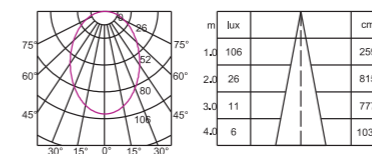

GKSML1505 5W 3000K CRI>90 110°