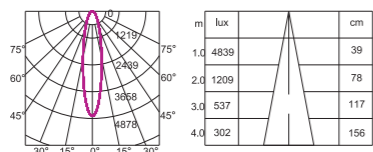

GKSMS5415 15W 3000K CRI>90 15°

GKSMS5415 15W 4000K CRI>90 15°

Magic Track Suspended Series

Product Information

Item NO.: GKSM5508 / GKSM5515
Power: 8W/15W
Luminous Flux: 688lm/1275lm
Size (MM): L300*D55

Beam Angle: 15° / 24° / 36°
Light Source: CITIZEN
Colour Temperature: 2700K / 3000K / 4000K / 5000K
Colour: Sand white / Sand black
CRI: > 90
Material: Aluminium
Input Voltage: DC24V
Dim: 0-10V / Wi-Fi / Dali Dimmable
(0-10V / Wi-Fi / Dali)