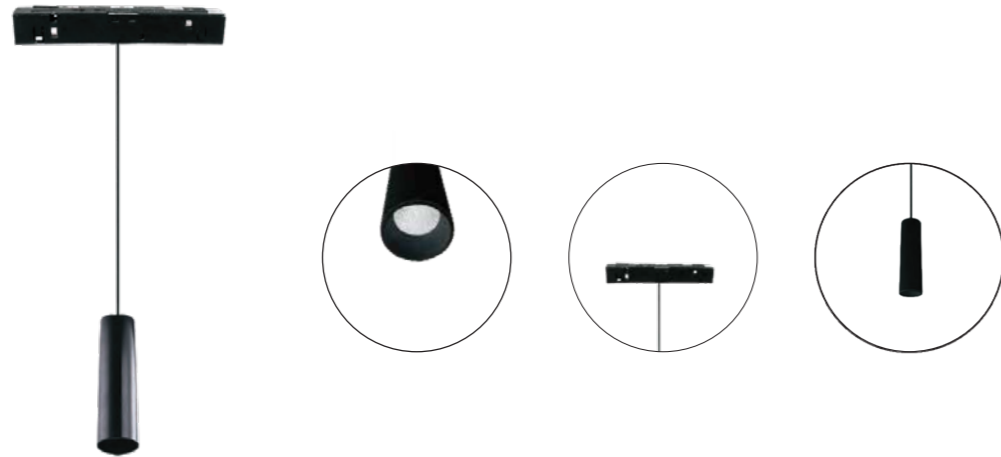

Magic Track Suspended Series

Product Information