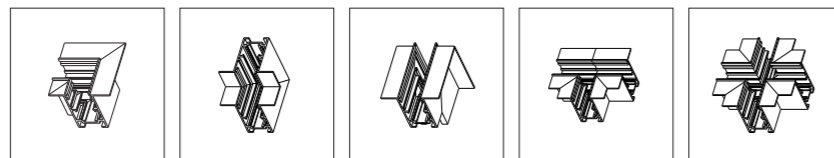

Accessories

Model: GKSTC9006 L type horizontal track connector with wing
Model: GKSTC9007 L type inner vertical track connector with wing
Model: GKSTC9008 L type outer vertical track connector with wing
Model: GKSTC9009 T type horizontal track connector with wing
Model: GKSTC9010 + type horizontal track connector with wing