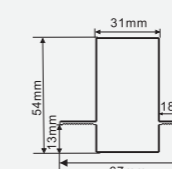

Product Information

Track model: GKSRC500B / GKSRC1000B / GKSRC1500B / GKSRC2000B
Track length: 0.5m / 1.0m / 1.5m / 2.0m
Cut out/mm: 505x35x45 / 1005x35x45 / 1505x35x45 / 2005x35x45
Material: Aluminium
Colour: Sand white / Sand black
Input Voltage: DC48V