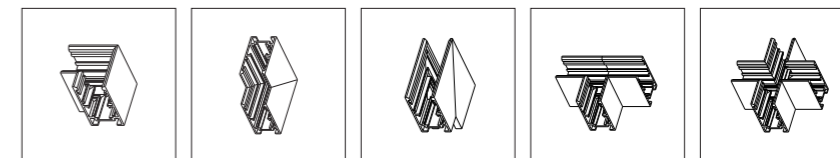

Accessories

Model: GKSTC9001 Trimless L type track horizontal connector
Model: GKSTC9002 Trimless L type inner vertical track connector
Model: GKSTC9003 Trimless L type outer vertical track connector
Model: GKSTC9004 Trimless T type horizontal track connector
Model: GKSTC9005 Trimless + type horizontal track connector