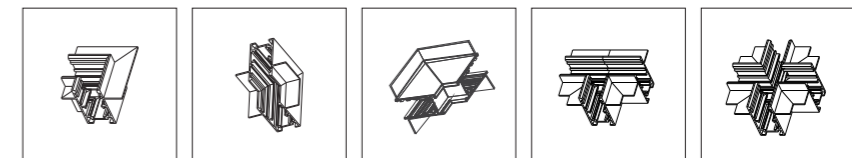

Accessories

Model: GKSTC9011 L type track horizontal connector with high wing
Model: GKSTC9012 L type inner vertical track connector with high wing
Model: GKSTC9013 L type outer vertical track connector with high wing
Model: GKSTC9014 T type horizontal track connector with high wing
Model: GKSTC9015 + type horizontal track connector with high wing