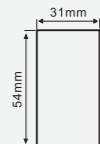

Product Information

Track model: GKSSP500 / GKSSP1000 / GKSSP1500 / GKSSP2000
Track length: 0.5m / 1.0m / 1.5m / 2.0m
Material: Aluminium
Colour: Sand white / Sand black
Input Voltage: DC48V