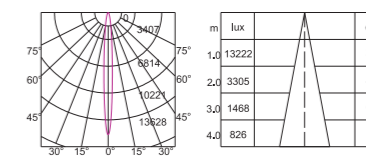

GKSMS5415 15W 4000K CRI>90 15°