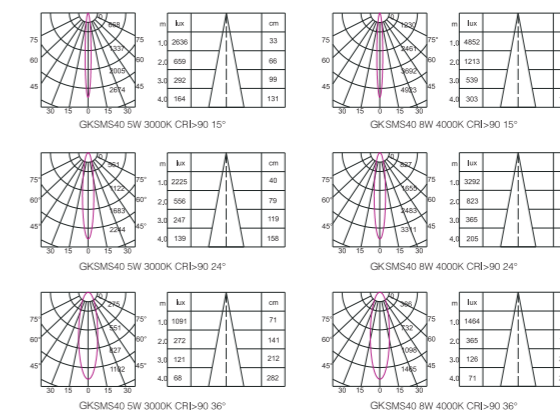

Item No.: GKSMS4005 / GKSMS4008
Power: 5W/8W
Luminous Flux: 488lm/565lm
Size(MM): L76*D40*H93
L101*D40*H93

Beam Angle: 15° /24° /36°
Light Source: CITIZEN
Colour Temperature: 2700K / 3000K / 4000K / 5000K
Colour: Sand white / Sand black
CRI: > 90
Material: Aluminium
Input Voltage: DC24V
Dim: 0-10V / Wi-Fi / Dalí Dimmable
(0-10V / Wi-Fi / Dalí)

Item No.: GKSMS4010 / GKSMS4016
Power: 10W/16W
Luminous Flux: 853lm/1376lm
Size(MM): L76*D40*H93
L101*D40*H93