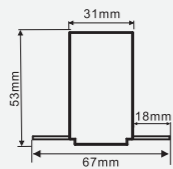

Recessed
with high wing

Recessed Track with Wing

Product Information

Track model: GKSRC500A / GKSRC1000A / GKSRC1500A / GKSRC2000A
Track length: 0.5m / 1.0m / 1.5m / 2.0m
Cut out/mm: 505x35x55 / 1005x35x55 / 1505x35x55 / 2005x35x55
Material: Aluminium
Colour: Sand white / Sand black
Input Voltage: DC48V