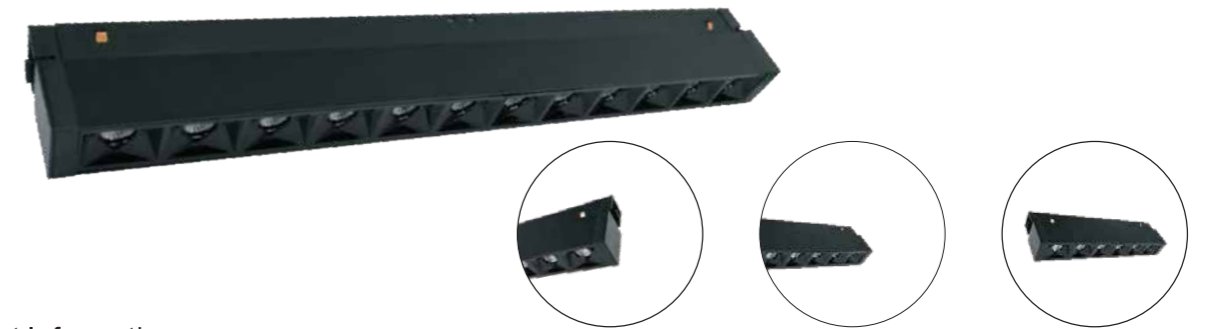

Magic Track Linear Spotlight Series

Product Information

Item No.: GKSMLS0606 / GKSMLS0612
Power: 6W/12W
Luminous Flux: 426lm/864lm
Size(MM): L154*W22*H43

Beam Angle: 15° / 30° / 45°
Light Source: OSRAM SMD
Colour Temperature: 2700K / 3000K / 4000K / 5000K
Colour: Sand white / Sand black
CRI: > 90
Material: Aluminium
Input Voltage: DC24V
Dim: 0-10V / Wi-Fi / Dali Dimmable
(0-10V / Wi-Fi / Dali)