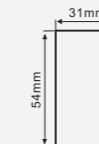

Product Information

Track model: GKSSM500 / GKSSM1000 / GKSSM1500 / GKSSM2000
Track length: 0.5m / 1.0m / 1.5m / 2.0m
Material: Aluminium
Colour: Sand white / Sand black
Input Voltage: DC48V