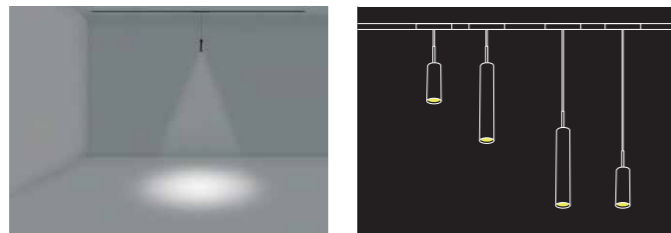

GKSMS5415 15W 3000K CRI>90 15°

GKSMS5415 15W 4000K CRI>90 15°

Magic Track Suspended Series

Product Information

Item NO.: GKSM5508 / GKSM5515
Power: 8W/15W
Luminous Flux: 688lm/1275lm
Size (MM): L300*D55

Beam Angle: 15° / 24° / 36°
Light Source: CITIZEN
Colour Temperature: 2700K / 3000K / 4000K / 5000K
Colour: Sand white / Sand black
CRI: > 90
Material: Aluminium
Input Voltage: DC24V
Dim: 0-10V / Wi-Fi / Dali Dimmable
(0-10V / Wi-Fi / Dali)