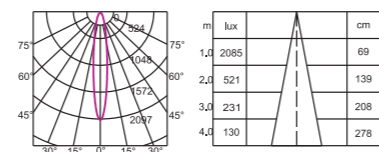

GKSM5515 15W 4000K CRI>90 36°

**MAGIC
MAKES A
DIFFERENCE**