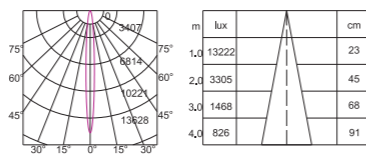

GKMS112 15W 4000K CRI>90 15°