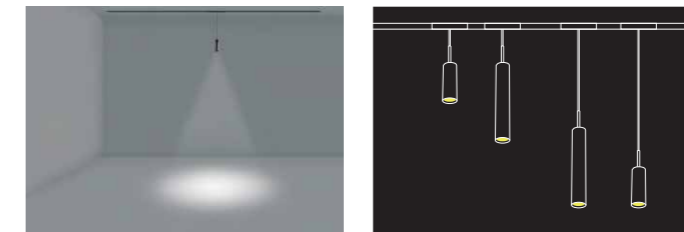

GKMS112 15W 3000K CRI>90 15°

GKMS112 15W 4000K CRI>90 15°

Magic Track Suspended Series

Product Information

Item No.: GKMP55
Power: 8W/15W
Luminous Flux: 620lm/1205lm
Size(MM): L300*D55

Beam Angle : 15° /24° /36°
Light Source : CITIZEN
Colour Temperature : 2700K / 3000K / 4000K / 5000K
Colour : Sand white / Sand black
CRI : > 90
Material : Aluminium
Input Voltage : DC24V
Dim: 0-10V / Wi-Fi / Dali Dimmable
(0-10V / Wi-Fi / Dali)