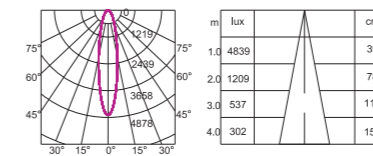

GKMS76 15W 3000K CRI>90 15°

GKMS76 15W 4000K CRI>90 15°

Magic Track Spotlight Series

Product Information

Item No.: GKMS112
Power: 15W/20W/25W
Luminous Flux: 1205lm/1650lm/2200lm
Size(MM): L66*D105*H280

Beam Angle : 15° /24° /36°
Light Source : CITIZEN
Colour Temperature : 2700K / 3000K / 4000K / 5000K
Colour : Sand white / Sand black
CRI : > 90
Material : Aluminium
Input Voltage : DC24V
Dim: 0-10V / Wi-Fi / Dali Dimmable
(0-10V / Wi-Fi / Dali)

GKMS112 15W 3000K CRI>90 15°

GKMS112 15W 4000K CRI>90 15°

Magic Track Suspended Series

Product Information

Item No.: GKMP55
Power: 8W/15W
Luminous Flux: 620lm/1205lm
Size(MM): L300*D55

Beam Angle : 15° /24° /36°
Light Source : CITIZEN
Colour Temperature : 2700K / 3000K / 4000K / 5000K
Colour : Sand white / Sand black
CRI : > 90
Material : Aluminium
Input Voltage : DC24V
Dim: 0-10V / Wi-Fi / Dali Dimmable
(0-10V / Wi-Fi / Dali)