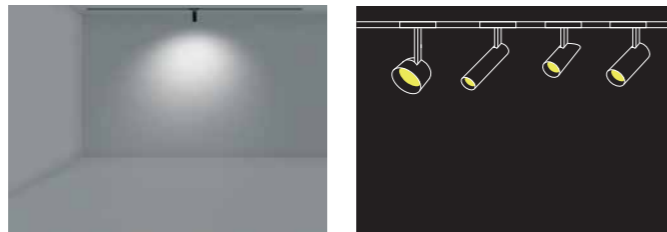

GKMS55 15W 3000K CRI>90 15°

GKMS55 15W 4000K CRI>90 15°

Magic Track Spotlight Series

Product Information

Item No.: GKMS54
Power: 15W
Luminous Flux: 1200lm
Size(MM): L125*D71*H172

Beam Angle: 15° /24° /36°
Light Source: CITIZEN
Colour Temperature: 2700K / 3000K / 4000K / 5000K
Colour: Sand white / Sand black
CRI: > 90
Material: Aluminium
Input Voltage: DC24V
Dim: 0-10V / Wi-Fi / Dali Dimmable
(0-10V / Wi-Fi / Dali)