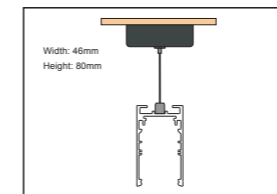

Recessed with wings

Track model : GKRC500S / GKRC1000S / GKRC1500S / GKRC2000S
Track length : 0.5m / 1.0m / 1.5m / 2.0m
Cut out/mm : 510x55x90 / 1010x55x90 / 1510x55x90 / 2010x55x90

Accessories

Model: GKTC9001A Trimless Track Horizontal L connector
Model: GKTC9006A Trimless Track Cross Connector
Model: GKTC9007A Trimless Track T Connector
Model: GKTC9002A Track vertical L connector
Model: GKRC01 Recessed kit
Model: GKTC9003A Recessed track horizontal L connector with wings
Model: GKTC9004A Recessed Track Cross Connector With Wings
Model: GKTC9005A Recessed Track T Connector With Wings
Model: GKPL07 Straight Track Connector
Model: GKPL08 L Type Connector

Pendent Track

Suspension wires type

Suspension rod type

Product Information

Pendent

Track model : GKSP500 / GKSP1000 / GKSP1500 / GKSP2000
Track length : 0.5m / 1.0m / 1.5m / 2.0m

Accessories

Model: GKTC9001A Trimless Track Horizontal L connector
Model: GKTC9006A Trimless Track Cross Connector
Model: GKTC9007A Trimless Track T Connector
Model: GKTC9002A Track vertical L connector
Model: GKMS01 Suspension wires
Model: GKMS02-06 Suspension rod
Model: GKPL07 Straight Track Connector
Model: GKPL08 L Type Connector

Surface Mounted Track

Product Information

Surface mounted

Track model: GKSM500 / GKSM1000 / GKSM1500 / GKSM2000
Track length: 0.5m/1.0m/1.5m/2.0m

Accessories

Model: GKTC9001A Trimless Track Horizontal L connector
Model: GKTC9006A Trimless Track Cross Connector
Model: GKTC9007A Trimless Track T Connector
Model: GKTC9002A Track vertical L connector
Model: GKPL07 Straight Track Connector
Model: GKPL08 L Type Connector