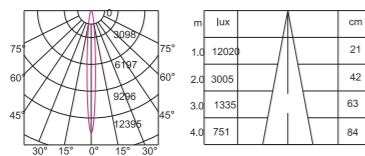

GKMS76 15W 3000K CRI>90 15°

GKMS76 15W 4000K CRI>90 15°

Magic Track Spotlight Series

Product Information

Item No.: GKMS112
Power: 15W/20W/25W
Luminous Flux: 1205lm/1650lm/2200lm
Size(MM): L66*D105*H280

Beam Angle : 15° /24° /36°
Light Source : CITIZEN
Colour Temperature : 2700K / 3000K / 4000K / 5000K
Colour : Sand white / Sand black
CRI : > 90
Material : Aluminium
Input Voltage : DC24V
Dim: 0-10V / Wi-Fi / Dali Dimmable
(0-10V / Wi-Fi / Dali)