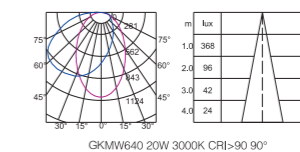

Product Information

Item No.: GKMW300
Power: 10W
Luminous Flux: 680lm
Size(MM): L280*W35*H59

Beam Angle: Partial flooding angle 90°
Light Source: OSRAM SMD
Colour Temperature: 2700K / 3000K / 4000K / 5000K
Colour: Sand white / Sand black
CRI: > 90

Magic Track Gimbal Linear Light Series

Product Information

Item No.: GKML300
Power: 10W
Luminous Flux: 790lm
Size(MM): L270*W35*H180

Beam Angle: 110°
Light Source: OSRAM SMD
Colour Temperature: 2700K / 3000K / 4000K / 5000K
Colour: Sand white / Sand black
CRI: > 90