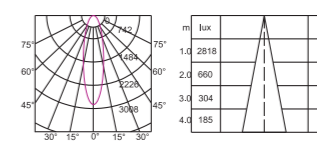

GKMLS05 5W 3000K CRI>90 30°