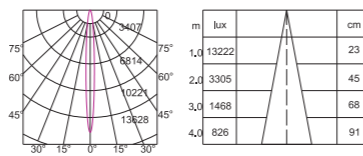

GKMS54 15W 4000K CRI>90 15°