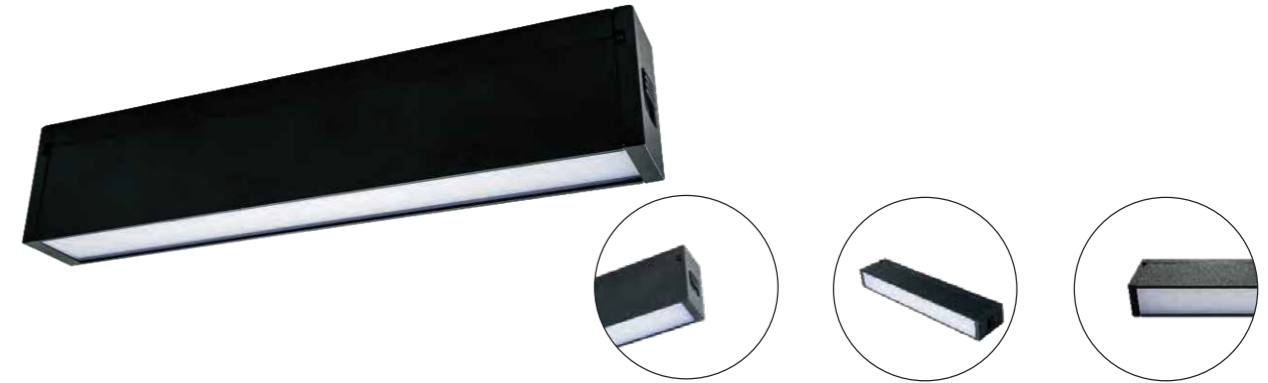

Track Linear Light Series

Product Information