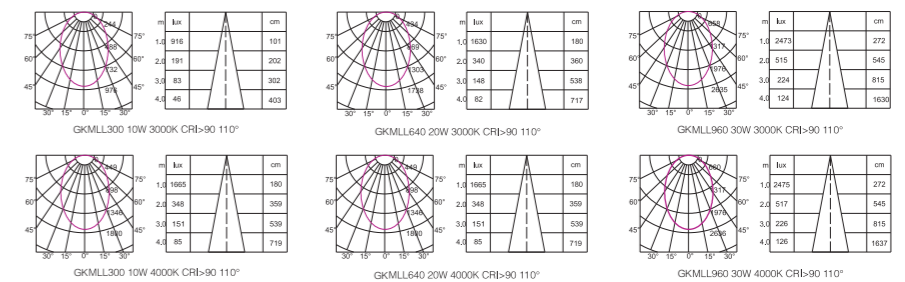

Surface Mounted Track

Product Information

Surface mounted

Track model: GKSM500 / GKSM1000 / GKSM1500 / GKSM2000
Track length: 0.5m/1.0m/1.5m/2.0m

Accessories

Model: GKTC9001A Trimless Track Horizontal L connector
Model: GKTC9006A Trimless Track Cross Connector
Model: GKTC9007A Trimless Track T Connector
Model: GKTC9002A Track vertical L connector
Model: GKPL07 Straight Track Connector
Model: GKPL08 L Type Connector

Track Linear Light Series

Product Information

Item No.: GKMLL300
Power: 10W
Luminous Flux: 780lm
Size(MM): L280*W35*H59

Item No.: GKMLL640
Power: 20W
Luminous Flux: 1600lm
Size(MM): L652*W35*H59

Item No.: GKMLL960
Power: 30W
Luminous Flux: 2400lm
Size(MM): L970*W35*H59

Magic Track Linear Spotlight Series

Product Information

Item No.: GKMLS01
Power: 1W/2W
Luminous Flux: 80lm/160lm
Size(MM): L45*W35*H59

Beam Angle: 15° /30° /45°
Light Source: OSRAM SMD
Colour Temperature: 2700K / 3000K / 4000K / 5000K
Colour: Sand white / Sand black
CRI: > 90
Material: Aluminium
Input Voltage: DC24V
Dim: 0-10V / Wi-Fi / Dali Dimmable
(0-10V / Wi-Fi / Dali)