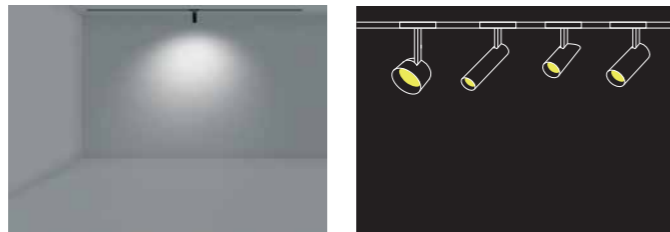

Item No.: GKMS112
Power: 15W/20W/25W
Luminous Flux: 1205lm/1650lm/2200lm
Size(MM): L66*D105*H280

Beam Angle : 15° /24° /36°
Light Source : CITIZEN
Colour Temperature : 2700K / 3000K / 4000K / 5000K
Colour : Sand white / Sand black
CRI : > 90
Material : Aluminium
Input Voltage : DC24V
Dim: 0-10V / Wi-Fi / Dali Dimmable
(0-10V / Wi-Fi / Dali)