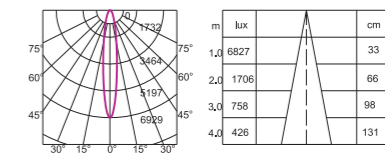

GKMP55 15W 4000K CRI>90 24°