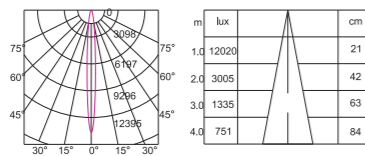

GKMS55 15W 3000K CRI>90 15°

GKMS55 15W 4000K CRI>90 15°

Magic Track Spotlight Series

Product Information

Item No.: GKMS54
Power: 15W
Luminous Flux: 1200lm
Size(MM): L125*D71*H172

Beam Angle: 15° /24° /36°
Light Source: CITIZEN
Colour Temperature: 2700K / 3000K / 4000K / 5000K
Colour: Sand white / Sand black
CRI: > 90
Material: Aluminium
Input Voltage: DC24V
Dim: 0-10V / Wi-Fi / Dali Dimmable
(0-10V / Wi-Fi / Dali)