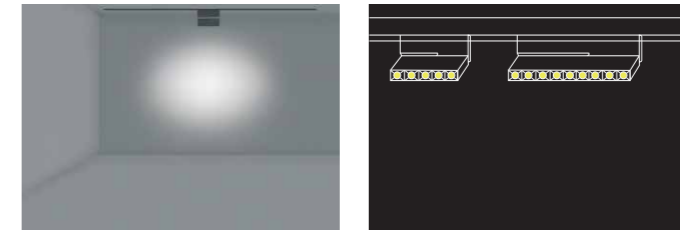

Product Information

Item No.: GKMG503
Power: 3W/6W
Luminous Flux: 245lm/503lm
Size(MM): L94*W35*H180

Beam Angle: 15° / 30° / 45°
Light Source: OSRAM SMD
Colour Temperature: 2700K / 3000K / 4000K / 5000K
Colour: Sand white / Sand black
CRI: > 90

Material: Aluminium
Input Voltage: DC24V
Dim: 0-10V / Wi-Fi / DALI Dimmable
(0-10V / Wi-Fi / DALI)

Item No.: GKMG505
Power: 5W/10W
Luminous Flux: 410lm/822lm
Size(MM): L137*W35*H180

Item No.: GKMLS10
Power: 10W/20W
Luminous Flux: 810lm/1630lm
Size(MM): L270*W35*H180