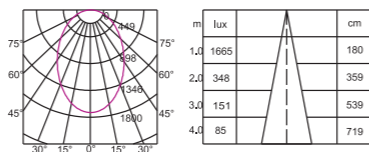

GKML640 20W 4000K CRI>90 110°