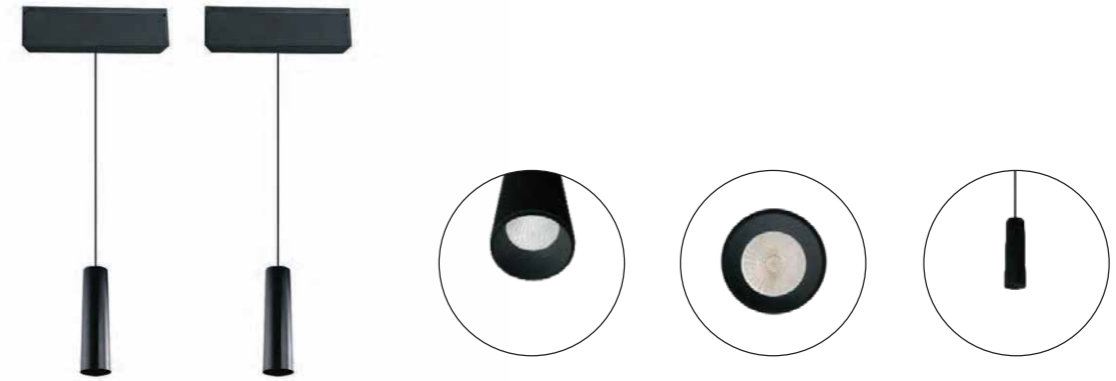

Magic Track Suspended Series