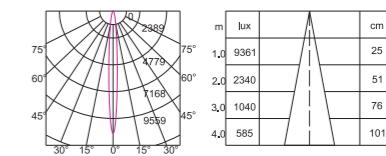

GKMS55 15W 4000K CRI>90 15°