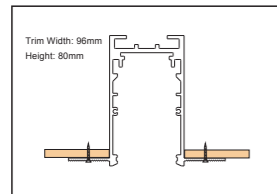

Recessed Track

Recessed without wings

Recessed with wings

Product Information

Recessed without wings

Track model : GKRC500 / GKRC1000 / GKRC1500 / GKRC2000
Track length : 0.5m / 1.0m / 1.5m / 2.0m
Cut out/mm : 510x50x90 / 1010x50x90 / 1510x50x90 / 2010x50x90

Recessed with wings

Track model : GKRC500S / GKRC1000S / GKRC1500S / GKRC2000S
Track length : 0.5m / 1.0m / 1.5m / 2.0m
Cut out/mm : 510x55x90 / 1010x55x90 / 1510x55x90 / 2010x55x90

Accessories

Model: GKTC9001A Trimless Track Horizontal L connector
Model: GKTC9006A Trimless Track Cross Connector
Model: GKTC9007A Trimless Track T Connector
Model: GKTC9002A Track vertical L connector
Model: GKRC01 Recessed kit
Model: GKTC9003A Recessed track horizontal L connector with wings
Model: GKTC9004A Recessed Track Cross Connector With Wings
Model: GKTC9005A Recessed Track T Connector With Wings
Model: GKPL07 Straight Track Connector
Model: GKPL08 L Type Connector

Track Linear Light Series

Product Information

Item No.: GKMLL300
Power: 10W
Luminous Flux: 780lm
Size(MM): L280*W35*H59

Item No.: GKMLL640
Power: 20W
Luminous Flux: 1600lm
Size(MM): L652*W35*H59

Item No.: GKMLL960
Power: 30W
Luminous Flux: 2400lm
Size(MM): L970*W35*H59