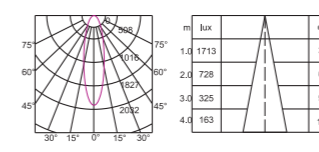

GKMLS03 3W 3000K CRI>90 30°