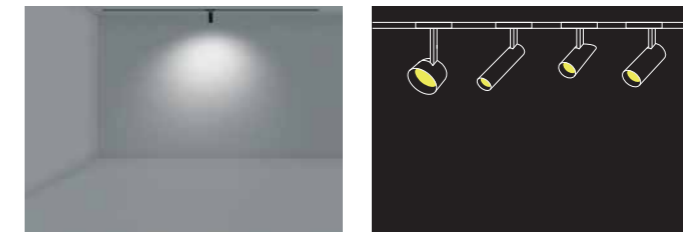

Item No.: GKMS55
Power: 8W/15W
Luminous Flux: 630lm/1150lm
Size (MM): L105*D55*H166
L170*D55*H166

Beam Angle: 15° / 24° / 36°
Light Source: CITIZEN
Colour Temperature: 2700K / 3000K / 4000K / 5000K
Colour: Sand white / Sand black
CRI: > 90
Material: Aluminium
Input Voltage: DC24V
Dim: 0-10V / Wi-Fi / DALI Dimmable
(0-10V / Wi-Fi / DALI)