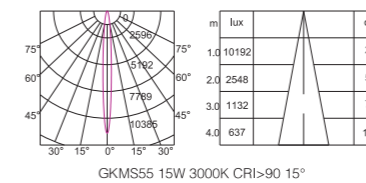

Item No.: GKMG5050R / GKMG50510R
Power: 5W/10W
Luminous Flux: 396lm/790lm
Size (MM): L137*W35*H180

Item No.: GKMG51010S / GKMG51020S
Power: 10W/20W
Luminous Flux: 780lm/1550lm
Size (MM): L270*W35*H180

Item No.: GKMG51010R / GKMG51020R
Power: 10W/20W
Luminous Flux: 775lm/1540lm
Size (MM): L270*W35*H180

Magic Track Spotlight Series

Product Information

Item No.: GKMS55
Power: 8W/15W
Luminous Flux: 630lm/1150lm
Size (MM): L105*D55*H166
L170*D55*H166

Beam Angle: 15° / 24° / 36°
Light Source: CITIZEN
Colour Temperature: 2700K / 3000K / 4000K / 5000K
Colour: Sand white / Sand black
CRI: > 90
Material: Aluminium
Input Voltage: DC24V
Dim: 0-10V / Wi-Fi / DALI Dimmable
(0-10V / Wi-Fi / DALI)