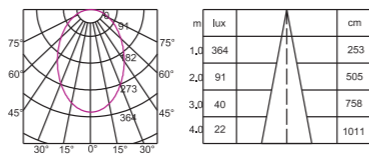

GKML300 10W 4000K CRI>90 110°