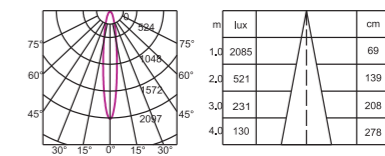

GKMP55 15W 4000K CRI>90 36°