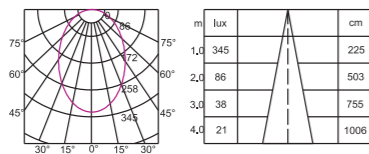

GKML300 10W 3000K CRI>90 110°