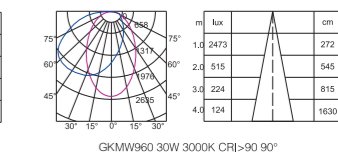

Item No.: GKMW960
Power: 30W
Luminous Flux: 2050lm
Size(MM): L970*W35*H59