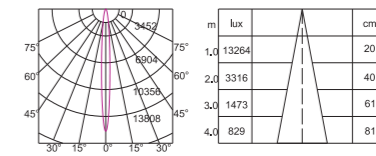

GKMS54 15W 3000K CRI>90 15°

GKMS54 15W 4000K CRI>90 15°

Magic Track Spotlight Series

Product Information

Item No.: GKMS76
Power: 15W/20W/25W
Luminous Flux: 1210lm/1700lm/2150lm
Size(MM): L144*D76*H188

Beam Angle: 15° /24° /36°
Light Source: CITIZEN
Colour Temperature: 2700K / 3000K / 4000K / 5000K
Colour: Sand white / Sand black
CRI: > 90
Material: Aluminium
Input Voltage: DC24V
Dim: 0-10V / Wi-Fi / Dali Dimmable
(0-10V / Wi-Fi / Dali)

GKMS76 15W 3000K CRI>90 15°

GKMS76 15W 4000K CRI>90 15°

Magic Track Spotlight Series

Product Information

Item No.: GKMS112
Power: 15W/20W/25W
Luminous Flux: 1205lm/1650lm/2200lm
Size(MM): L66*D105*H280

Beam Angle : 15° /24° /36°
Light Source : CITIZEN
Colour Temperature : 2700K / 3000K / 4000K / 5000K
Colour : Sand white / Sand black
CRI : > 90
Material : Aluminium
Input Voltage : DC24V
Dim: 0-10V / Wi-Fi / Dali Dimmable
(0-10V / Wi-Fi / Dali)