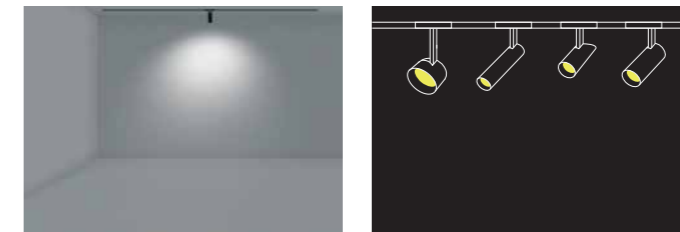

GKMS54 15W 3000K CRI>90 15°

GKMS54 15W 4000K CRI>90 15°

Magic Track Spotlight Series

Product Information

Item No.: GKMS76
Power: 15W/20W/25W
Luminous Flux: 1210lm/1700lm/2150lm
Size(MM): L144*D76*H188

Beam Angle: 15° /24° /36°
Light Source: CITIZEN
Colour Temperature: 2700K / 3000K / 4000K / 5000K
Colour: Sand white / Sand black
CRI: > 90
Material: Aluminium
Input Voltage: DC24V
Dim: 0-10V / Wi-Fi / Dali Dimmable
(0-10V / Wi-Fi / Dali)