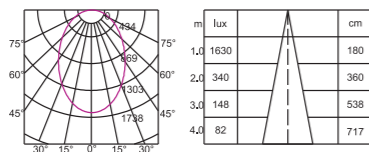

GKML640 20W 3000K CRI>90 110°