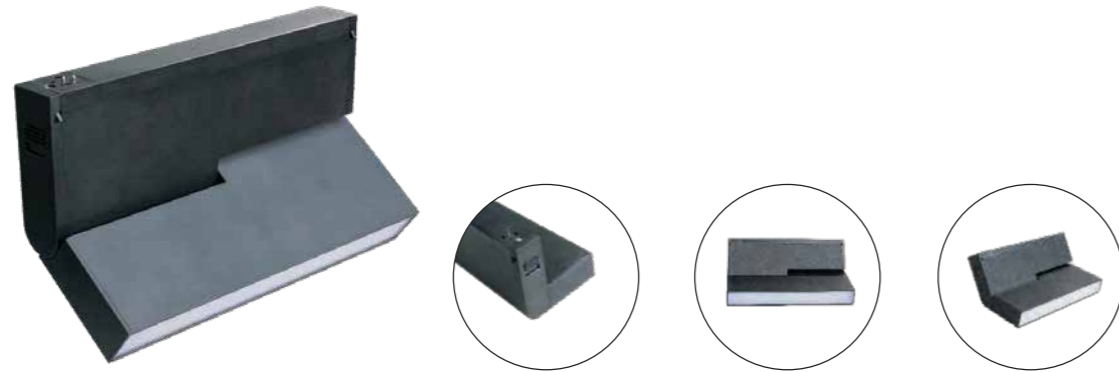

Magic Track Gimbal Linear Light Series