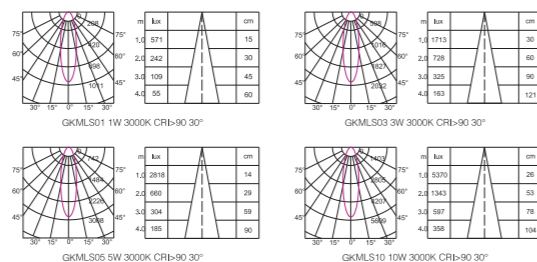

Track Linear Light Series

Product Information

Item No.: GKMLL300
Power: 10W
Luminous Flux: 780lm
Size(MM): L280*W35*H59

Item No.: GKMLL640
Power: 20W
Luminous Flux: 1600lm
Size(MM): L652*W35*H59

Item No.: GKMLL960
Power: 30W
Luminous Flux: 2400lm
Size(MM): L970*W35*H59

Magic Track Linear Spotlight Series

Product Information

Item No.: GKMLS01
Power: 1W/2W
Luminous Flux: 80lm/160lm
Size(MM): L45*W35*H59

Beam Angle: 15° /30° /45°
Light Source: OSRAM SMD
Colour Temperature: 2700K / 3000K / 4000K / 5000K
Colour: Sand white / Sand black
CRI: > 90
Material: Aluminium
Input Voltage: DC24V
Dim: 0-10V / Wi-Fi / Dali Dimmable
(0-10V / Wi-Fi / Dali)

Magic Track Square Spotlight Series

NEW

Product Information

Rectangle(R)

Square(S)

Item No.: GKMLS0505S / GKMLS0510S
Power: 5W/10W
Luminous Flux: 390lm/785lm
Size(MM): L148*W35*H59

Beam Angle: 40°/40°/70°
Light Source: OSRAM SMD
Colour Temperature: 2700K / 3000K / 4000K / 5000K
Colour: Sand white / Sand black
CRI: > 90
Material: Aluminium
Input Voltage: DC24V
Dim: 0-10V / Wi-Fi / Dali Dimmable
(0-10V / Wi-Fi / Dali)