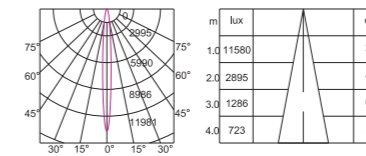

GKMS54 15W 3000K CRI>90 15°

GKMS54 15W 4000K CRI>90 15°

Magic Track Spotlight Series

Product Information

Item No.: GKMS76
Power: 15W/20W/25W
Luminous Flux: 1210lm/1700lm/2150lm
Size(MM): L144*D76*H188

Beam Angle: 15° /24° /36°
Light Source: CITIZEN
Colour Temperature: 2700K / 3000K / 4000K / 5000K
Colour: Sand white / Sand black
CRI: > 90
Material: Aluminium
Input Voltage: DC24V
Dim: 0-10V / Wi-Fi / Dali Dimmable
(0-10V / Wi-Fi / Dali)