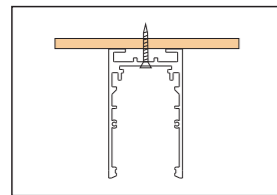

Recessed with wings

Track model : GKRC500S / GKRC1000S / GKRC1500S / GKRC2000S
Track length : 0.5m / 1.0m / 1.5m / 2.0m
Cut out/mm : 510x55x90 / 1010x55x90 / 1510x55x90 / 2010x55x90

Accessories

Model: GKTC9001A Trimless Track Horizontal L connector
Model: GKTC9006A Trimless Track Cross Connector
Model: GKTC9007A Trimless Track T Connector
Model: GKTC9002A Track vertical L connector
Model: GKRC01 Recessed kit
Model: GKTC9003A Recessed track horizontal L connector with wings
Model: GKTC9004A Recessed Track Cross Connector With Wings
Model: GKTC9005A Recessed Track T Connector With Wings
Model: GKPL07 Straight Track Connector
Model: GKPL08 L Type Connector

Pendent Track

Suspension wires type

Suspension rod type

Product Information

Pendent

Track model : GKSP500 / GKSP1000 / GKSP1500 / GKSP2000
Track length : 0.5m / 1.0m / 1.5m / 2.0m

Accessories

Model: GKTC9001A Trimless Track Horizontal L connector
Model: GKTC9006A Trimless Track Cross Connector
Model: GKTC9007A Trimless Track T Connector
Model: GKTC9002A Track vertical L connector
Model: GKMS01 Suspension wires
Model: GKMS02-06 Suspension rod
Model: GKPL07 Straight Track Connector
Model: GKPL08 L Type Connector

Surface Mounted Track

Product Information

Surface mounted

Track model: GKSM500 / GKSM1000 / GKSM1500 / GKSM2000
Track length: 0.5m/1.0m/1.5m/2.0m

Accessories

Model: GKTC9001A Trimless Track Horizontal L connector
Model: GKTC9006A Trimless Track Cross Connector
Model: GKTC9007A Trimless Track T Connector
Model: GKTC9002A Track vertical L connector
Model: GKPL07 Straight Track Connector
Model: GKPL08 L Type Connector