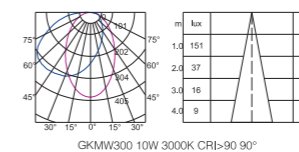

Item No.: GKMW960
Power: 30W
Luminous Flux: 2050lm
Size(MM): L970*W35*H59