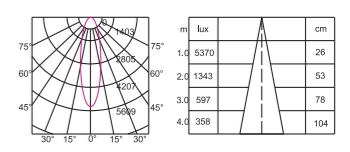

GKMLS10 10W 3000K CRI>90 30°