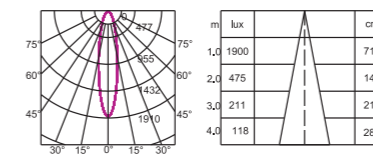

GKMP55 15W 3000K CRI>90 36°