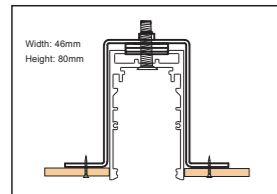

Recessed Track

Recessed without wings

Recessed with wings

Product Information

Recessed without wings

Track model : GKRC500 / GKRC1000 / GKRC1500 / GKRC2000
Track length : 0.5m / 1.0m / 1.5m / 2.0m
Cut out/mm : 510x50x90 / 1010x50x90 / 1510x50x90 / 2010x50x90

Recessed with wings

Track model : GKRC500S / GKRC1000S / GKRC1500S / GKRC2000S
Track length : 0.5m / 1.0m / 1.5m / 2.0m
Cut out/mm : 510x55x90 / 1010x55x90 / 1510x55x90 / 2010x55x90

Accessories

Model: GKTC9001A Trimless Track Horizontal L connector
Model: GKTC9006A Trimless Track Cross Connector
Model: GKTC9007A Trimless Track T Connector
Model: GKTC9002A Track vertical L connector
Model: GKRC01 Recessed kit
Model: GKTC9003A Recessed track horizontal L connector with wings
Model: GKTC9004A Recessed Track Cross Connector With Wings
Model: GKTC9005A Recessed Track T Connector With Wings
Model: GKPL07 Straight Track Connector
Model: GKPL08 L Type Connector