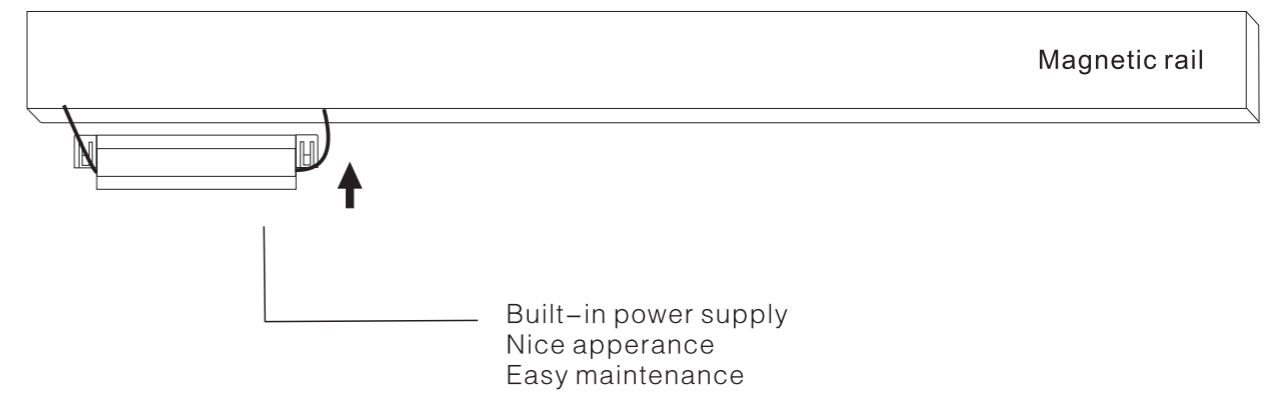

Magic 4680

Installs Way: Recessed with wings / Recessed
Suspension / Surface mounted

Length: 0.5M / 1M / 1.5M / 2M

Colour: Sand white / Sand black

Material: Aluminum

Output Voltage: 24V DC

Maximum load current: 16A

Track maximum load power: 384W track longest 20m