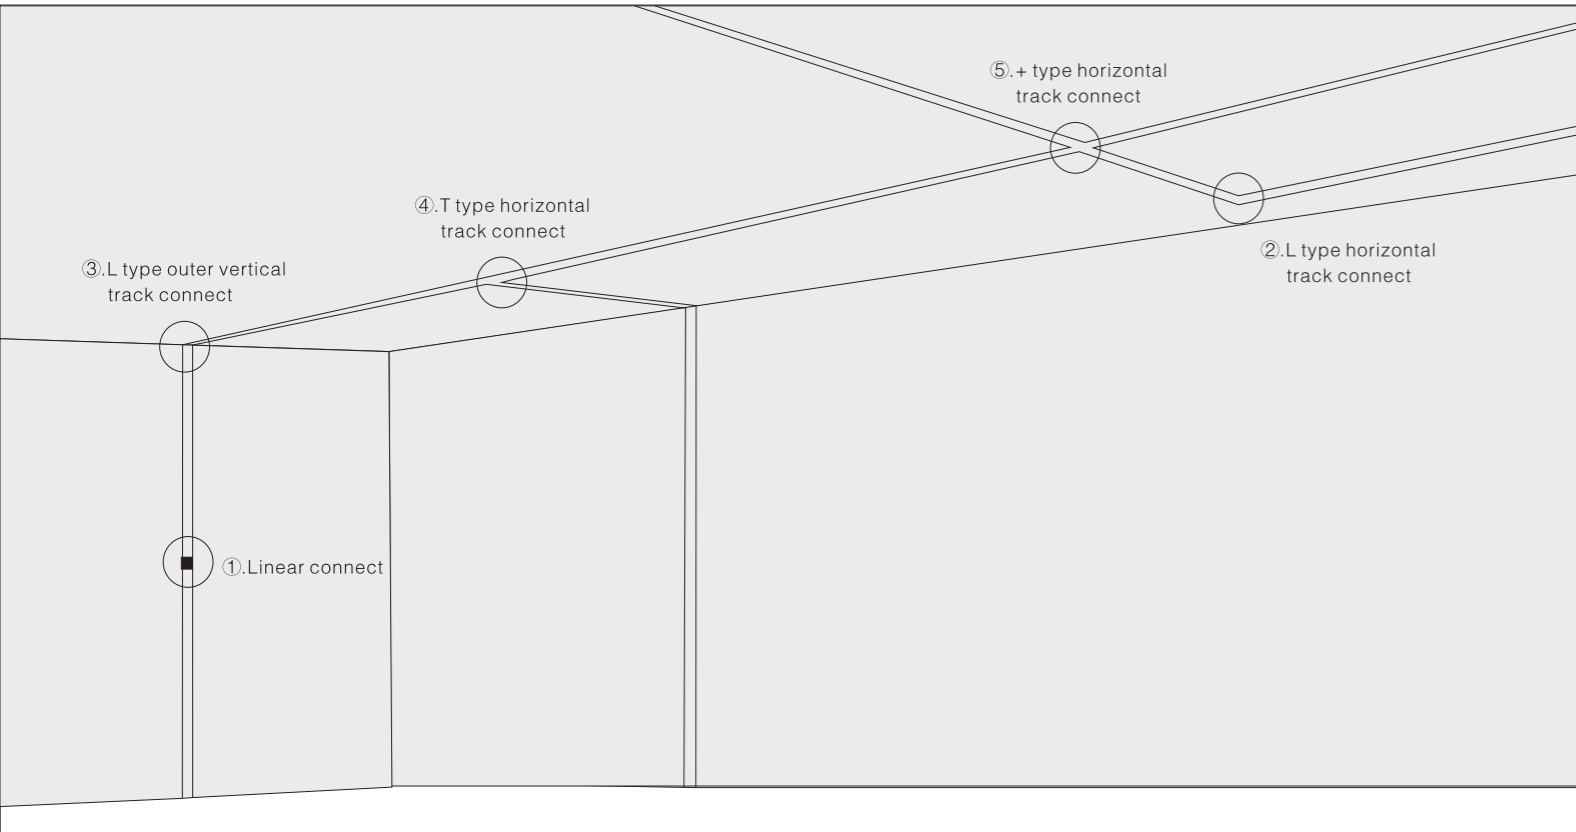

Magic Track Light System Installation Diagram

Installation Diagram of Magic 4680 Magnetic Rail

Installation Diagram of Magic 3154 Magnetic Rail

Rail connection of surface-mounted installation and suspended installation

Rail connection of recessed installation