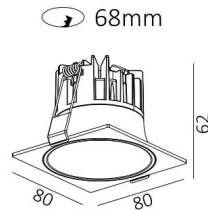

Vessle Semi 75 (CUSTOMISED)

10W Semi Round Recessed Fixed Downlight

Model: GVES-10W-75

Product Features

- 4 different bezels
- Downlight for indoor use
- Low glare design
- Slim trim design

Diagram

Specification

Technical Data

Light source: Citizen CLU028-1202 chip
 Output (W): 350mA 18V 10W
 Total power consumption (W): 10W
 Colour temperature: 2700K, 3000K, 4000K
 Colour rendering index: ≥ 90
 Photobiological risk: RG1
 Real Lumen: 680
 Service lifetime: 50,000hrs, L90B10
 Lm/Real W: 68
 MacAdam steps: 3
 UGR: 19