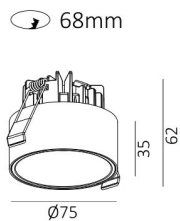

Vessle Semi 75 (CUSTOMISED)

10W Semi Round Recessed Fixed Downlight

Model: GVES-10W-75

Product Features

- 4 different bezels
- Downlight for indoor use
- Low glare design
- Slim trim design

Diagram

Specification

Technical Data

Light source: Citizen CLU028-1202 chip
 Output (W): 350mA 18V 10W
 Total power consumption (W): 10W
 Colour temperature: 2700K, 3000K, 4000K
 Colour rendering index: ≥ 90
 Photobiological risk: RG1
 Real Lumen: 680
 Service lifetime: 50,000hrs, L90B10
 Lm/Real W: 68
 MacAdam steps: 3
 UGR: 19