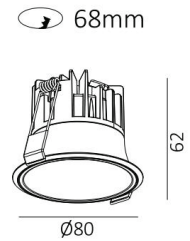

Vessle Semi 75 (CUSTOMISED)

10W Semi Round Recessed Fixed Downlight

Model: GVES-10W-75

Product Features

- 4 different bezels
- Downlight for indoor use
- Low glare design
- Slim trim design

Diagram

Specification

Technical Data

Light source: Citizen CLU028-1202 chip
 Output (W): 350mA 18V 10W
 Total power consumption (W): 10W
 Colour temperature: 2700K, 3000K, 4000K
 Colour rendering index: ≥ 90
 Photobiological risk: RG1
 Real Lumen: 680
 Service lifetime: 50,000hrs, L90B10
 Lm/Real W: 68
 MacAdam steps: 3
 UGR: 19