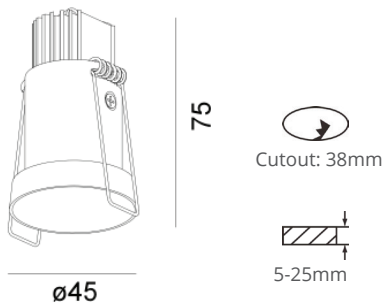

### Product Features

- Architectural design
- Compact size
- Semi recessed
- High CRI  $\geq 90$
- Low UGR

### Light Distribution

2700K medium 19°

h(m)	E(lx)	Ø(m)
1	1487	Ø0.33
2	371.8	Ø0.66
3	165.2	Ø1.00
4	92.94	Ø1.33
5	59.48	Ø1.66

Photometric 2700K 24D Ra.90