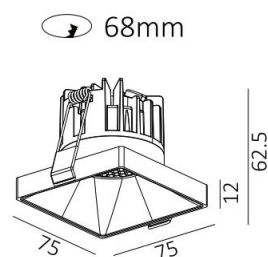

Vessle Semi Square 75

10W Semi Square Recessed Fixed Downlight

Model: GVES-10W-S-75

Product Features

- Architectural design
- Semi recessed
- High CRI ≥ 90
- Low UGR
- 4 Different Bezels

Diagram

Specification

Technical Data

Light source: Citizen CLU028-1202 chip
 Output (W): 350mA 18V 10W
 Total power consumption (W): 10W
 Colour temperature: 2700K, 3000K, 4000K
 Colour rendering index: ≥ 90
 MacAdam steps: 3
 Photobiological risk: RG1
 Service lifetime: 50,000hrs, L90B10
 Real Lumen: 680lm
 Lm/Real W: 68
 UGR: 19