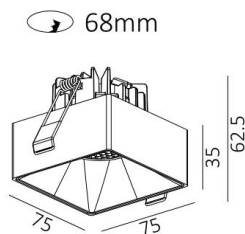

Vessle Semi Square 75

10W Semi Square Recessed Fixed Downlight

Model: GVES-10W-S-75

Product Features

- Architectural design
- Semi recessed
- High CRI ≥ 90
- Low UGR
- 4 Different Bezels

Diagram

Specification

Technical Data

Light source: Citizen CLU028-1202 chip
 Output (W): 350mA 18V 10W
 Total power consumption (W): 10W
 Colour temperature: 2700K, 3000K, 4000K
 Colour rendering index: ≥ 90
 MacAdam steps: 3
 Photobiological risk: RG1
 Service lifetime: 50,000hrs, L90B10
 Real Lumen: 680lm
 Lm/Real W: 68
 UGR: 19