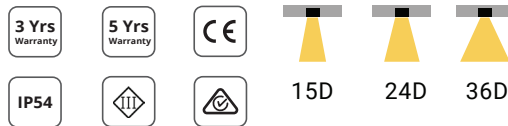

Vessle Semi Square 75

10W Semi Square Recessed Fixed Downlight

Model: GVES-10W-S-75

Product Features

- Architectural design
- Semi recessed
- High CRI ≥ 90
- Low UGR
- 4 Different Bezels

Diagram

Specification

Technical Data

Light source: Citizen CLU028-1202 chip
 Output (W): 350mA 18V 10W
 Total power consumption (W): 10W
 Colour temperature: 2700K, 3000K, 4000K
 Colour rendering index: ≥ 90
 MacAdam steps: 3
 Photobiological risk: RG1
 Service lifetime: 50,000hrs, L90B10
 Real Lumen: 680lm
 Lm/Real W: 68
 UGR: 19

Gear

Non-Dim, Triac Dim, 0-10V,
 Dali Diming upon request

Luminaire

Downlight suitable for indoor area
 Crossing: No

Finish

Black / White

Material

Aluminum