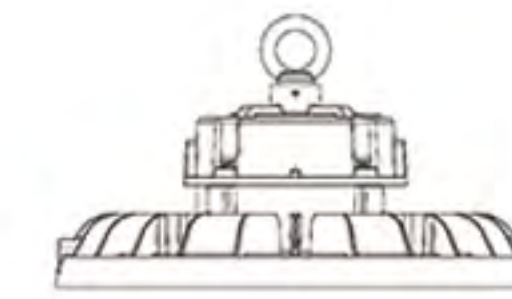

Accessories

Adjustable bracket

Wire guard

Sensor Kit

Dimension (mm)

100W / 150W

200W / 240W

Installation

Ring mount

Hook mount

Bracket mount

Optical

60°

PC Lens

70°

PC reflector