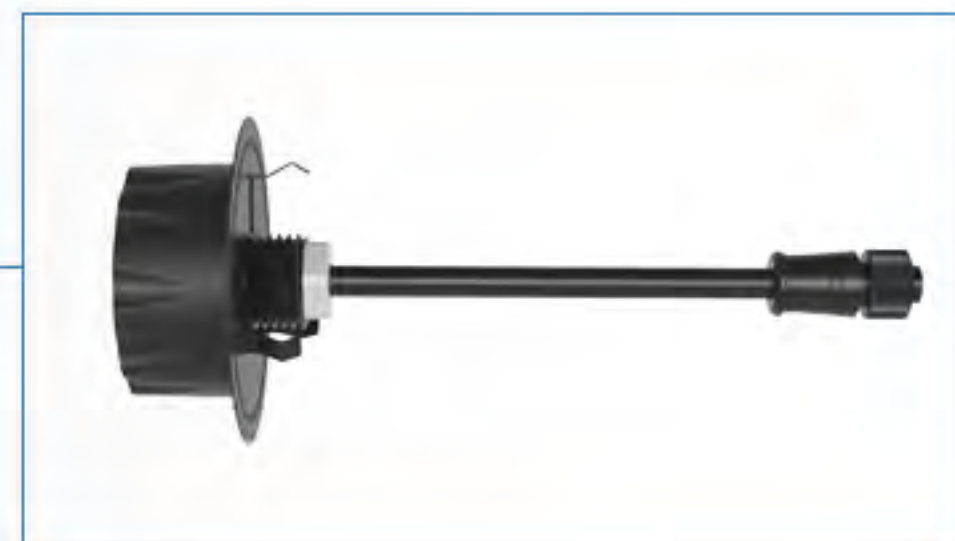

Above test results are based on initial stage and with AC277V input.

Remarks

- ① Also available with 120-347v and 180-528V
- ② MTOCC: UL certified DC12V microwave sensor Max 12m high.
- ③ PR70: Polycarbonate made reflector
AR-L: Aluminum reflector for 200 and 240W
AR-S: Aluminum reflector for 100 and 150W

Accessories

Adjustable bracket

Wire guard

Sensor Kit

Dimension (mm)

100W / 150W

200W / 240W

Installation