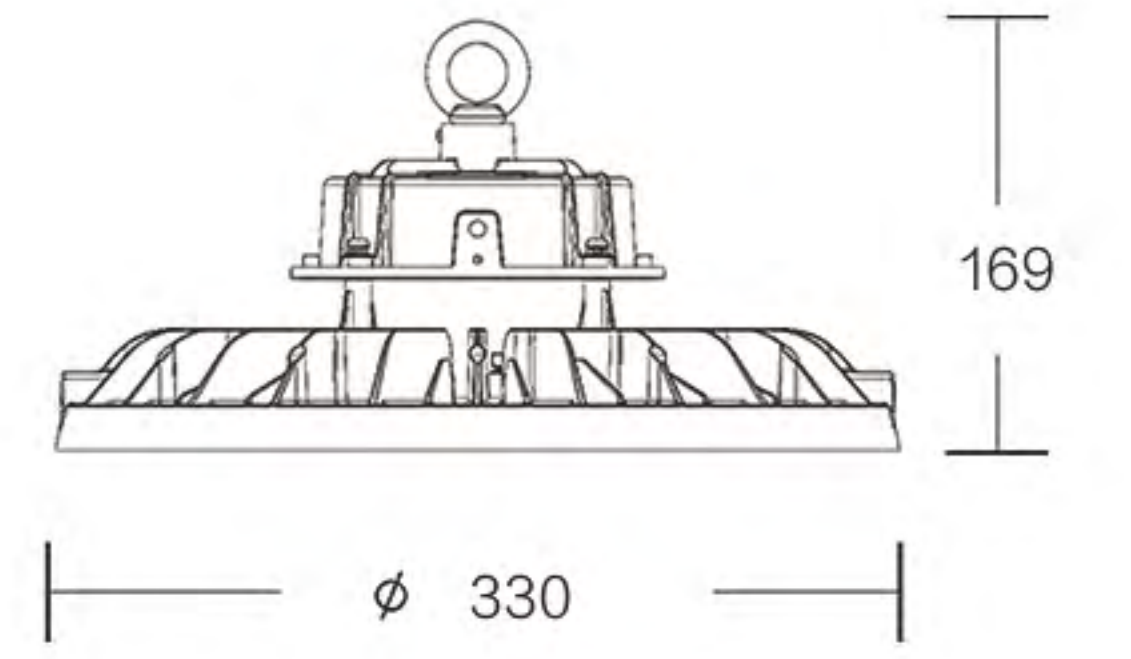

Accessories

Adjustable bracket

Wire guard

Sensor Kit

Dimension (mm)

100W / 150W

200W / 240W

Installation

Ring mount

Hook mount

Bracket mount

Optical

60°

PC Lens

70°

PC reflector