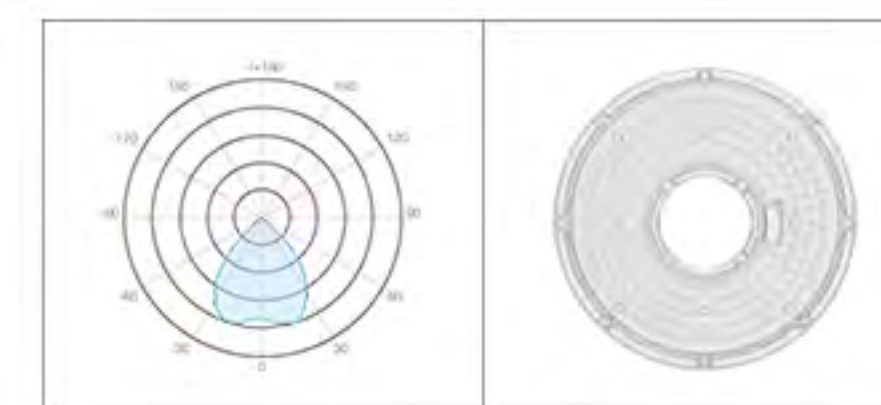

Ring mount

Hook mount

Bracket mount

Optical

60°

PC Lens

70°

PC reflector