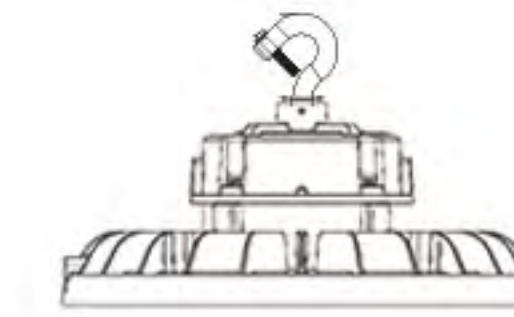

Accessories

Adjustable bracket

Wire guard

Sensor Kit

Dimension (mm)

100W / 150W

200W / 240W

Installation

Ring mount

Hook mount

Bracket mount

Optical

60°

PC Lens

70°

PC reflector