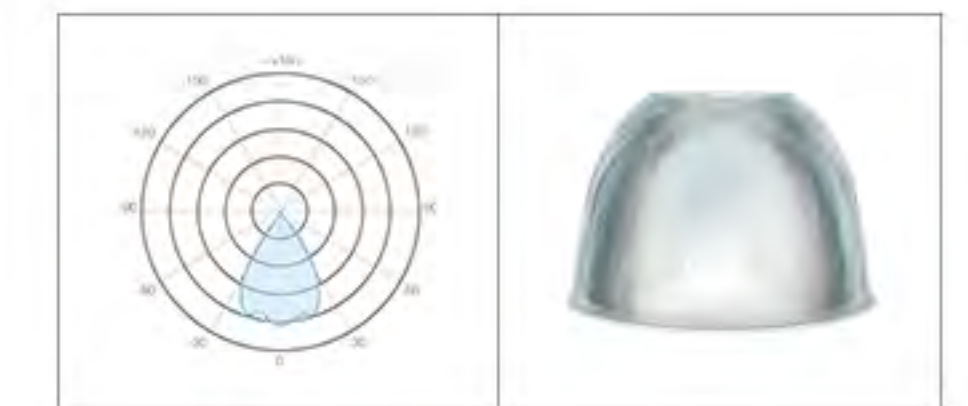

Ring mount

Hook mount

Bracket mount

Optical

60°

PC Lens

70°

PC reflector