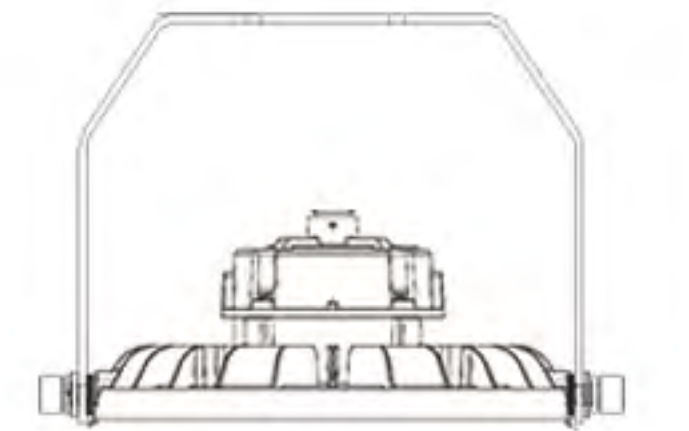

Accessories

Adjustable bracket

Wire guard

Sensor Kit

Dimension (mm)

100W / 150W

200W / 240W

Installation

Ring mount

Hook mount

Bracket mount

Optical

60°

PC Lens

70°

PC reflector