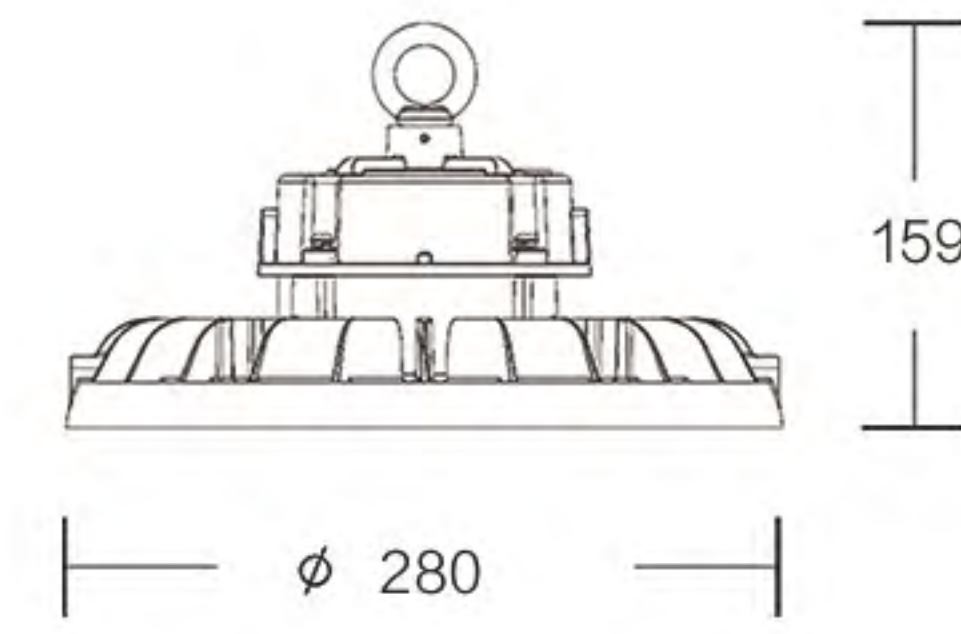

Accessories

Adjustable bracket

Wire guard

Sensor Kit

Dimension (mm)

100W / 150W

200W / 240W

Installation

Ring mount

Hook mount

Bracket mount

Optical

60°

PC Lens

70°

PC reflector