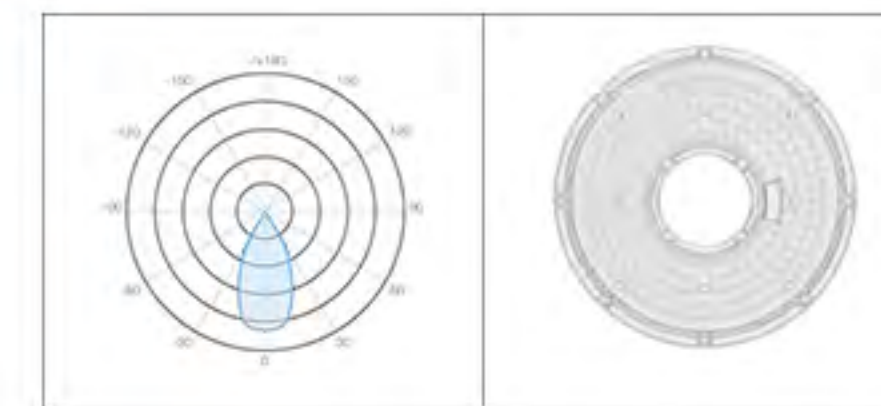

Ring mount

Hook mount

Bracket mount

Optical

60°

PC Lens

70°

PC reflector