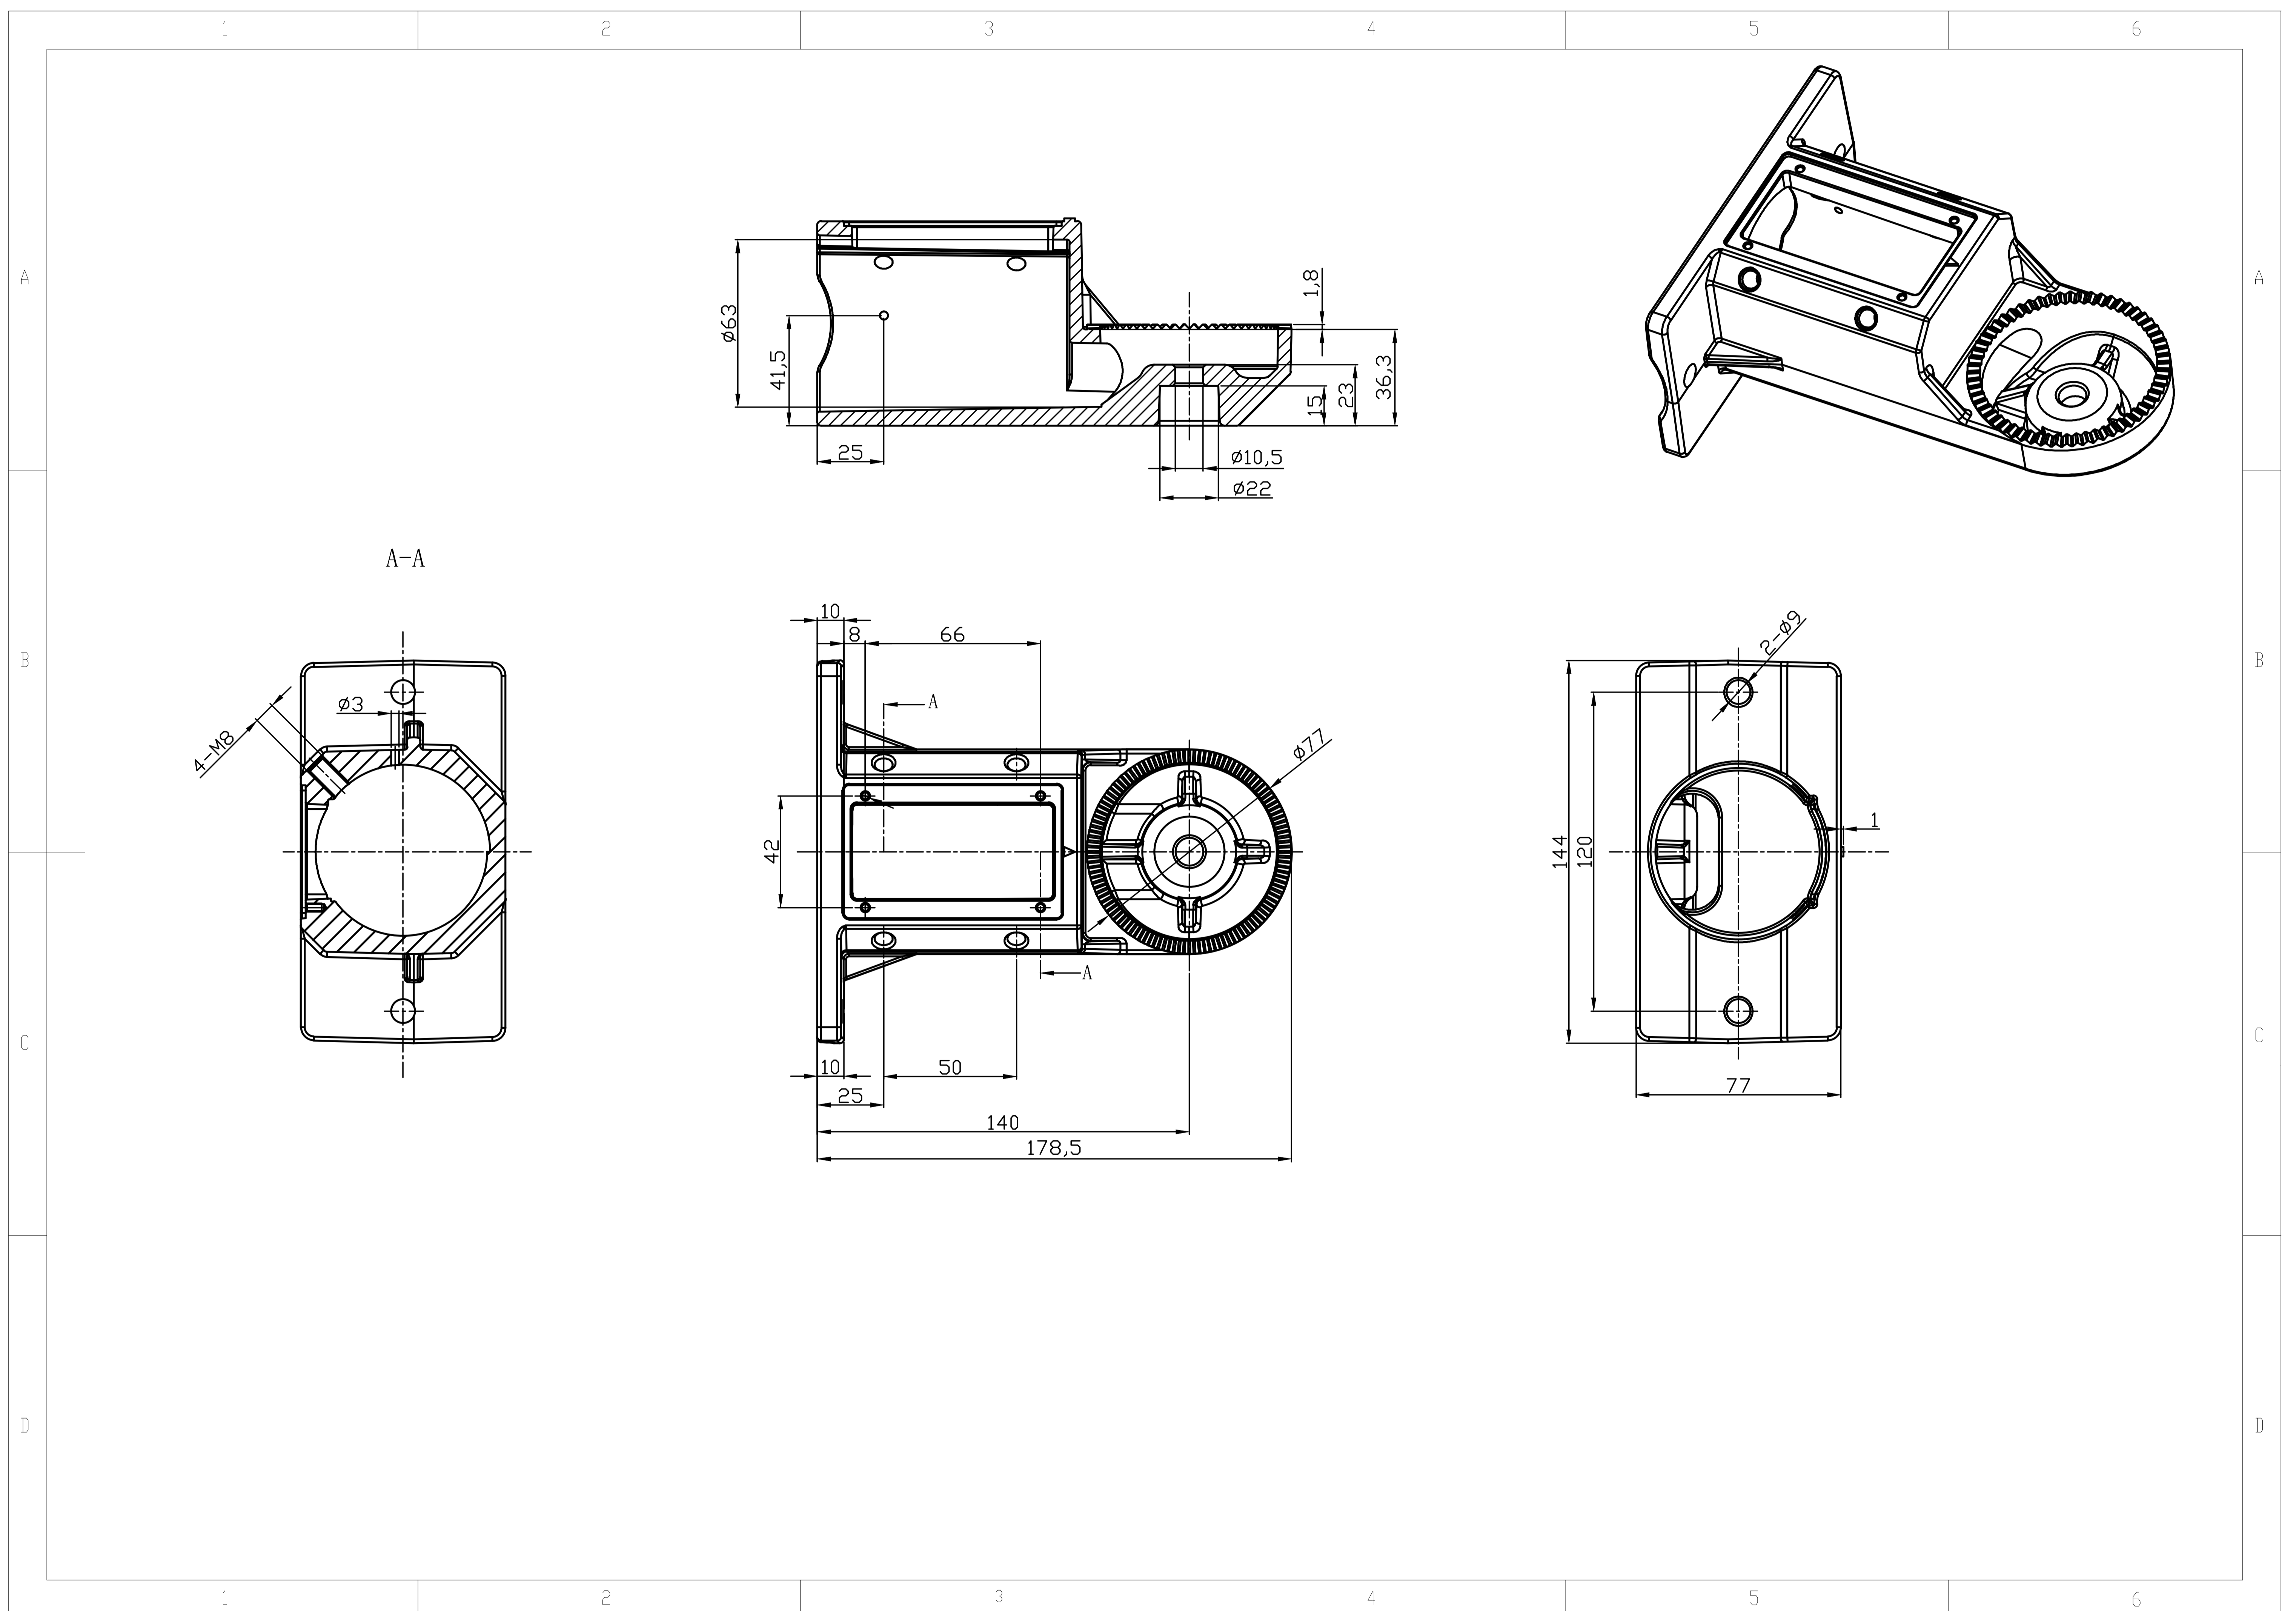

Mars LED Street Mounting Bracket Diagram

Square & Round Pole Surface Mounted Bracket

Mars LED Street Mounting Bracket Diagram

Slip-fitter Pole Mounted Bracket

Mars LED Street Mounting Bracket Diagram

Wall Mounted Bracket