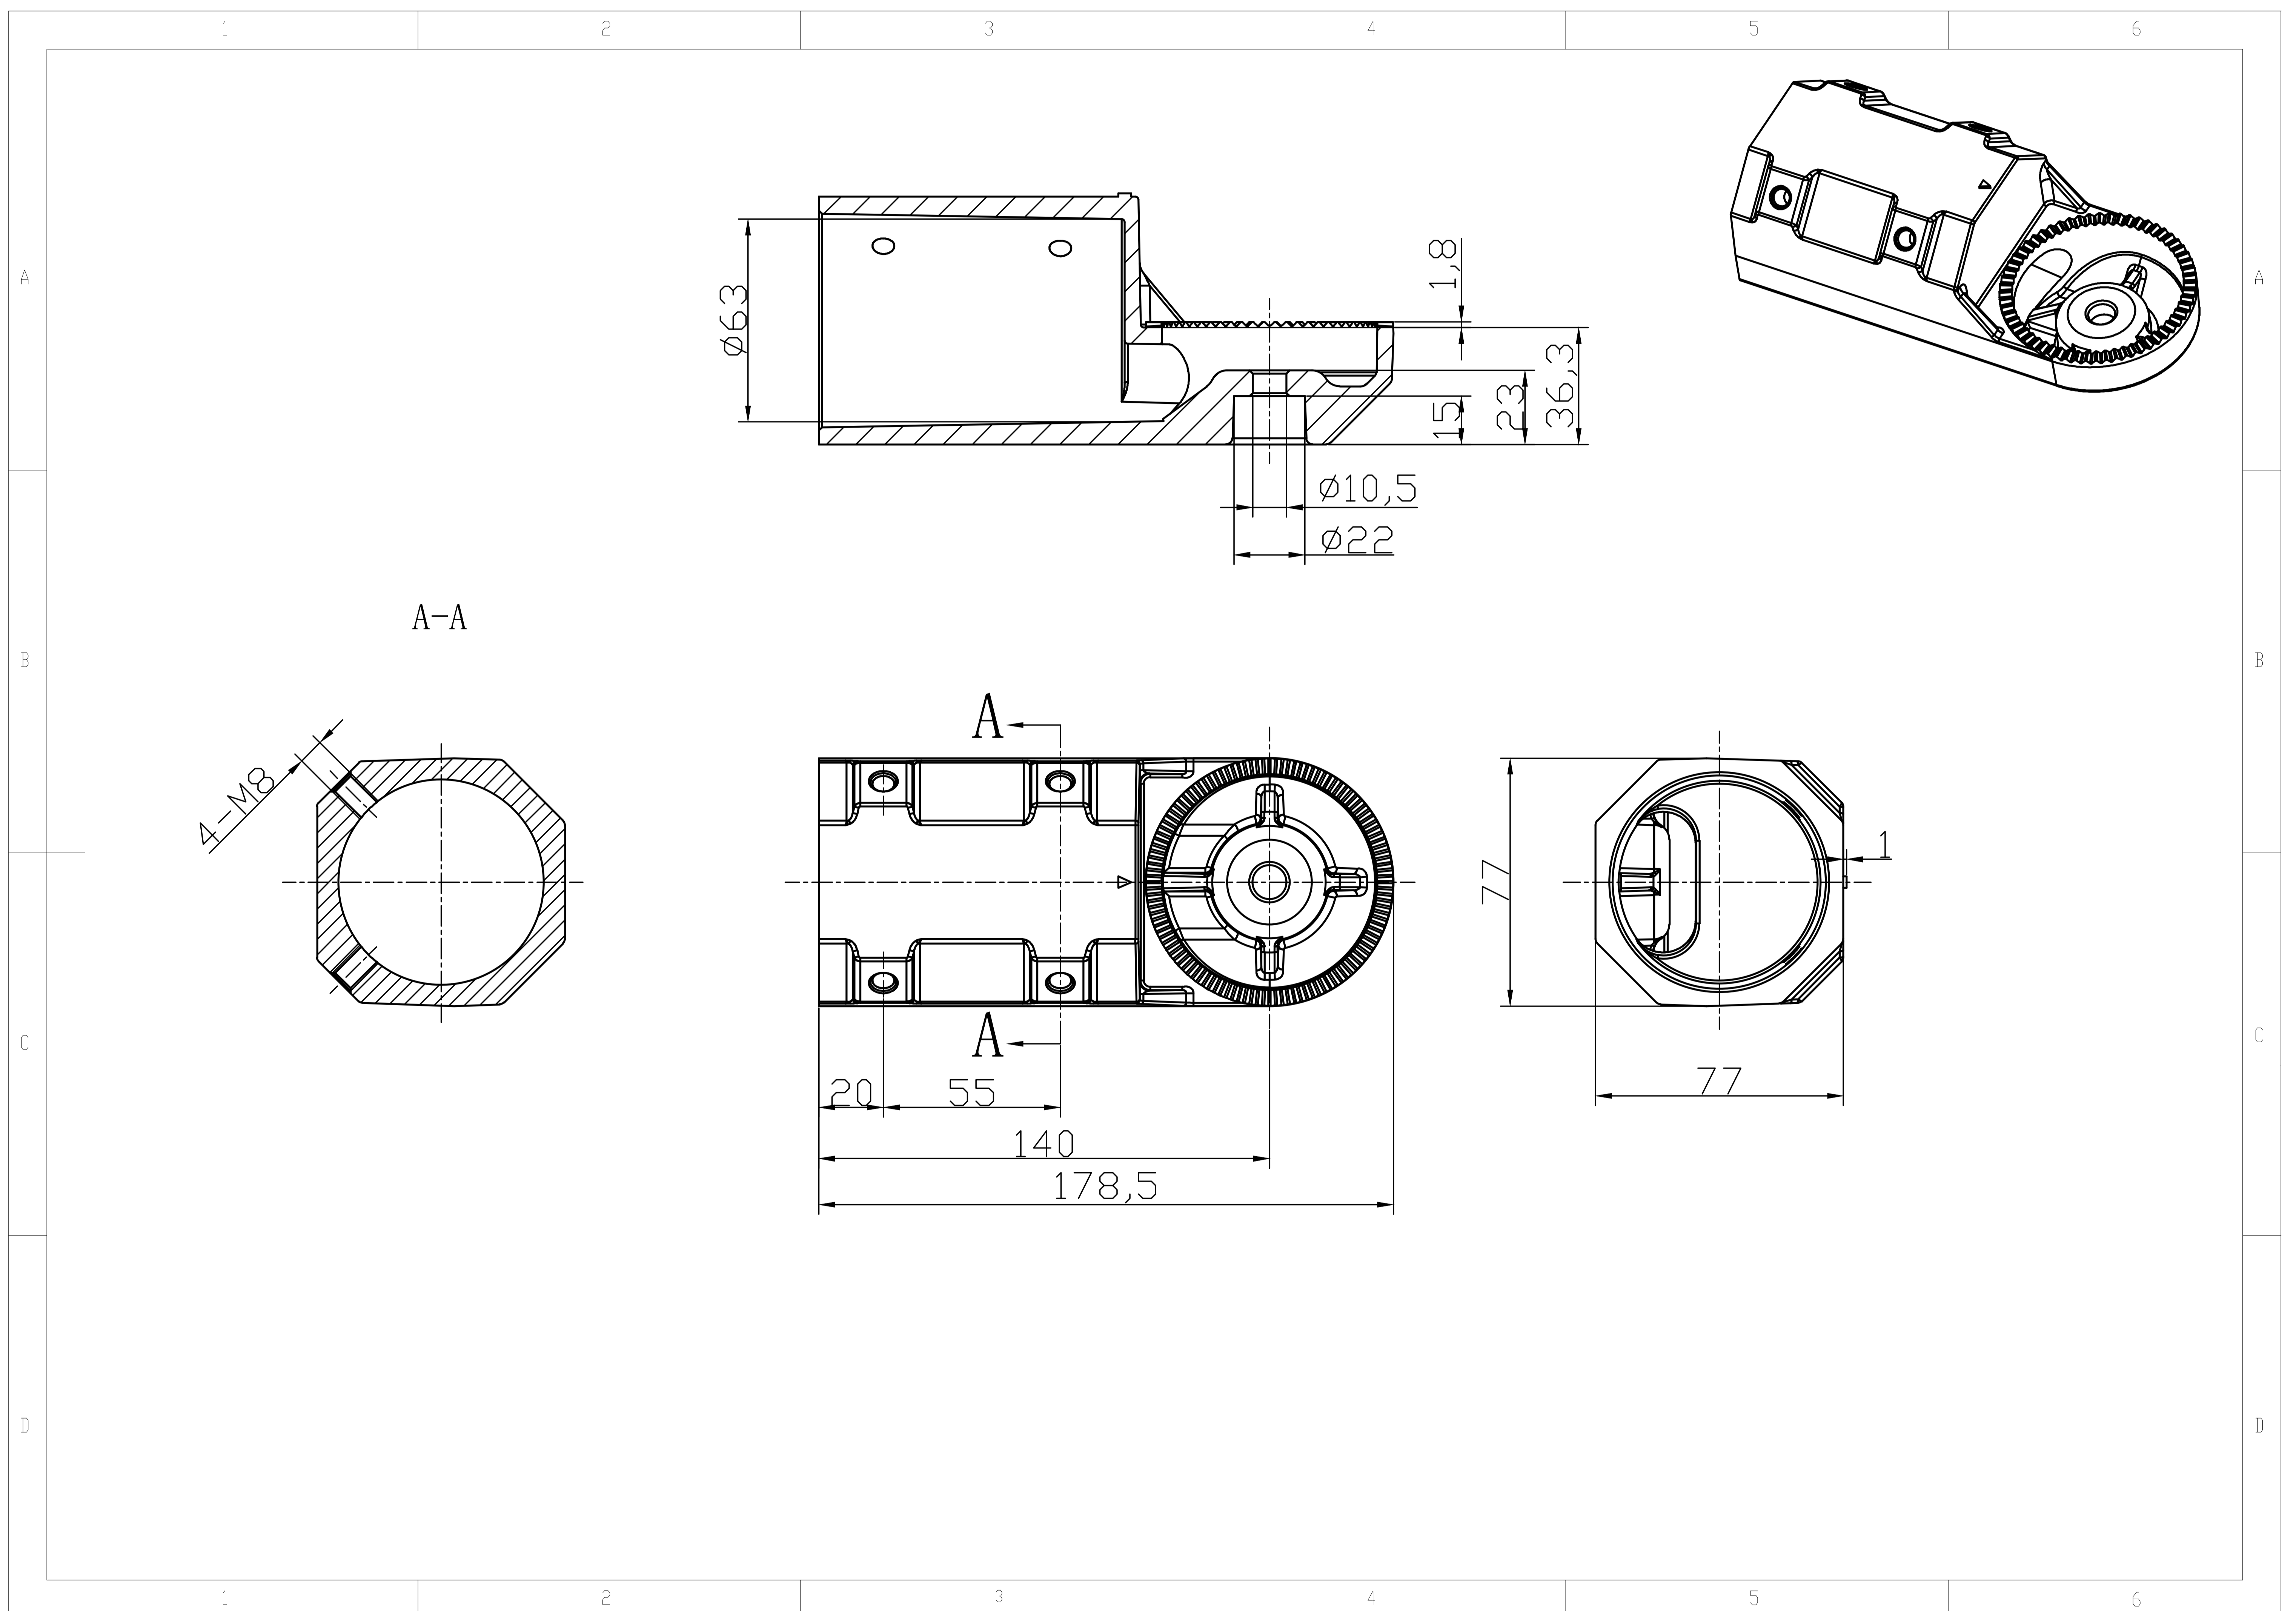

Mars LED Street Mounting Bracket Diagram

Square & Round Pole Surface Mounted Bracket

Mars LED Street Mounting Bracket Diagram

Slip-fitter Pole Mounted Bracket

Mars LED Street Mounting Bracket Diagram

Wall Mounted Bracket