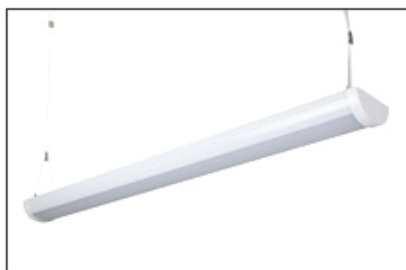

Tempest BUD Up/Down LED Linkable Batten

FEATURES:

- Aluminum body, PC Cover
- Replaceable LED strips
- Isolated LED driver
- 5 years warranty
- 100-277V, 50-60Hz
- 120° beam angle
- Easy maintenance
- CRI > 83 (CRI >92 optional)
- Linkable

OPTIONS:

- 2FT/4FT/5FT/8FT
- CCT 3000K/4000K/5000K/6500K
- Dimmable
- Colour: White, Silver, Black

MODEL NO.	WATTAGE	DIMENSION(mm) L * W * H	LUMENS
GOTEM-20W-2F-BUD	20W	620x130x58	2100lm/2600lm
GOTEM-40W-2F-BUD	40W	620x130x58	4800lm
GOTEM-10/20W-2F-BUD	UP:10W DOWN:20W	620x130x58	3150lm/3900lm
GOTEM-20/40W-2F-BUD	UP:20W DOWN:40W	620x130x58	7200lm
GOTEM-40W-4F-BUD	40W	1230x130x58	4200lm/5200lm
GOTEM-60W-4F-BUD	60W	1230x130x58	7200lm
GOTEM-10/30W-4F-BUD	UP:10W DOWN:30W	1230x130x58	4200lm/5200lm
GOTEM-20/40W-4F-BUD	UP:20W DOWN:40W	1230x130x58	6300lm/7200lm
GOTEM-50W-5F-BUD	50W	1516x130x58	5250lm/6500lm
GOTEM-60W-5F-BUD	60W	1516x130x58	6300lm/7200lm
GOTEM-80W-5F-BUD	80W	1516x130x58	8400lm/10400lm
GOTEM-100W-5F-BUD	100W	1516x130x58	12000lm
GOTEM-25/50W-5F-BUD	UP:25W DOWN:50W	1516x130x58	7875lm/9000lm
GOTEM-30/60W-5F-BUD	UP:30W DOWN:60W	1516x130x58	9450lm/10800lm
GOTEM-80W-8F-BUD	80W	2404x130x58	8400lm/9600lm
GOTEM-120W-8F-BUD	120W	2404x130x58	14400lm
GOTEM-160W-8F-BUD	160W	2404x130x58	19200lm
GOTEM-40/80W-8F-BUD	UP:40W DOWN:80W	2404x130x58	12600lm/14400lm
GOTEM-60/120W-8F-BUD	UP:60W DOWN:120W	2404x130x58	21600lm

Product Design

Fixtures can be linked

Replaceable LED strips

Up and down lighting

Silver

White

Black

Dimension