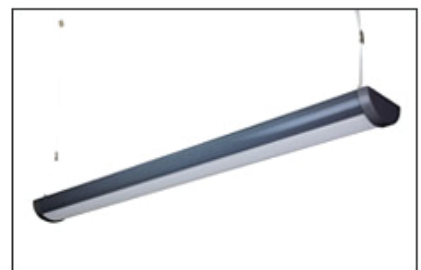

Tempest BUD Up/Down LED Linkable Batten

FEATURES:

- Aluminum body, PC Cover
- Replaceable LED strips
- Isolated LED driver
- 5 years warranty
- 100-277V, 50-60Hz
- 120° beam angle
- Easy maintenance
- CRI > 83 (CRI >92 optional)
- Linkable

OPTIONS:

- 2FT/4FT/5FT/8FT
- CCT 3000K/4000K/5000K/6500K
- Dimmable
- Colour: White, Silver, Black

MODEL NO.	WATTAGE	DIMENSION(mm) L * W * H	LUMENS
GOTEM-20W-2F-BUD	20W	620x130x58	2100lm/2600lm
GOTEM-40W-2F-BUD	40W	620x130x58	4800lm
GOTEM-10/20W-2F-BUD	UP:10W DOWN:20W	620x130x58	3150lm/3900lm
GOTEM-20/40W-2F-BUD	UP:20W DOWN:40W	620x130x58	7200lm
GOTEM-40W-4F-BUD	40W	1230x130x58	4200lm/5200lm
GOTEM-60W-4F-BUD	60W	1230x130x58	7200lm
GOTEM-10/30W-4F-BUD	UP:10W DOWN:30W	1230x130x58	4200lm/5200lm
GOTEM-20/40W-4F-BUD	UP:20W DOWN:40W	1230x130x58	6300lm/7200lm
GOTEM-50W-5F-BUD	50W	1516x130x58	5250lm/6500lm
GOTEM-60W-5F-BUD	60W	1516x130x58	6300lm/7200lm
GOTEM-80W-5F-BUD	80W	1516x130x58	8400lm/10400lm
GOTEM-100W-5F-BUD	100W	1516x130x58	12000lm
GOTEM-25/50W-5F-BUD	UP:25W DOWN:50W	1516x130x58	7875lm/9000lm
GOTEM-30/60W-5F-BUD	UP:30W DOWN:60W	1516x130x58	9450lm/10800lm
GOTEM-80W-8F-BUD	80W	2404x130x58	8400lm/9600lm
GOTEM-120W-8F-BUD	120W	2404x130x58	14400lm
GOTEM-160W-8F-BUD	160W	2404x130x58	19200lm
GOTEM-40/80W-8F-BUD	UP:40W DOWN:80W	2404x130x58	12600lm/14400lm
GOTEM-60/120W-8F-BUD	UP:60W DOWN:120W	2404x130x58	21600lm

Product Design

Fixtures can be linked

Replaceable LED strips

Up and down lighting

Silver

White

Black

Dimension