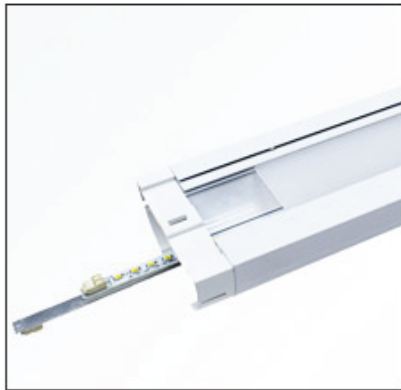

Tempest BUD Up/Down LED Linkable Batten

FEATURES:

- Aluminum body, PC Cover
- Replaceable LED strips
- Isolated LED driver
- 5 years warranty
- 100-277V, 50-60Hz
- 120° beam angle
- Easy maintenance
- CRI > 83 (CRI >92 optional)
- Linkable

OPTIONS:

- 2FT/4FT/5FT/8FT
- CCT 3000K/4000K/5000K/6500K
- Dimmable
- Colour: White, Silver, Black

MODEL NO.	WATTAGE	DIMENSION(mm) L * W * H	LUMENS
GOTEM-20W-2F-BUD	20W	620x130x58	2100lm/2600lm
GOTEM-40W-2F-BUD	40W	620x130x58	4800lm
GOTEM-10/20W-2F-BUD	UP:10W DOWN:20W	620x130x58	3150lm/3900lm
GOTEM-20/40W-2F-BUD	UP:20W DOWN:40W	620x130x58	7200lm
GOTEM-40W-4F-BUD	40W	1230x130x58	4200lm/5200lm
GOTEM-60W-4F-BUD	60W	1230x130x58	7200lm
GOTEM-10/30W-4F-BUD	UP:10W DOWN:30W	1230x130x58	4200lm/5200lm
GOTEM-20/40W-4F-BUD	UP:20W DOWN:40W	1230x130x58	6300lm/7200lm
GOTEM-50W-5F-BUD	50W	1516x130x58	5250lm/6500lm
GOTEM-60W-5F-BUD	60W	1516x130x58	6300lm/7200lm
GOTEM-80W-5F-BUD	80W	1516x130x58	8400lm/10400lm
GOTEM-100W-5F-BUD	100W	1516x130x58	12000lm
GOTEM-25/50W-5F-BUD	UP:25W DOWN:50W	1516x130x58	7875lm/9000lm
GOTEM-30/60W-5F-BUD	UP:30W DOWN:60W	1516x130x58	9450lm/10800lm
GOTEM-80W-8F-BUD	80W	2404x130x58	8400lm/9600lm
GOTEM-120W-8F-BUD	120W	2404x130x58	14400lm
GOTEM-160W-8F-BUD	160W	2404x130x58	19200lm
GOTEM-40/80W-8F-BUD	UP:40W DOWN:80W	2404x130x58	12600lm/14400lm
GOTEM-60/120W-8F-BUD	UP:60W DOWN:120W	2404x130x58	21600lm

Product Design

Fixtures can be linked

Replaceable LED strips

Up and down lighting

Silver

White

Black

Dimension