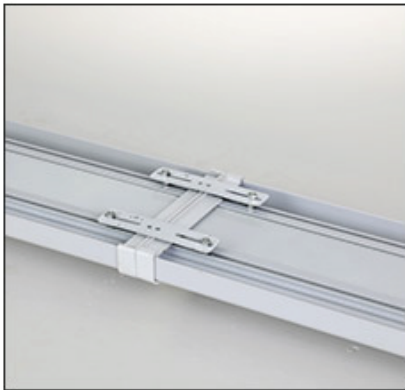

Tempest BUD Up/Down LED Linkable Batten

FEATURES:

- Aluminum body, PC Cover
- Replaceable LED strips
- Isolated LED driver
- 5 years warranty
- 100-277V, 50-60Hz
- 120° beam angle
- Easy maintenance
- CRI > 83 (CRI >92 optional)
- Linkable

OPTIONS:

- 2FT/4FT/5FT/8FT
- CCT 3000K/4000K/5000K/6500K
- Dimmable
- Colour: White, Silver, Black

MODEL NO.	WATTAGE	DIMENSION(mm) L * W * H	LUMENS
GOTEM-20W-2F-BUD	20W	620x130x58	2100lm/2600lm
GOTEM-40W-2F-BUD	40W	620x130x58	4800lm
GOTEM-10/20W-2F-BUD	UP:10W DOWN:20W	620x130x58	3150lm/3900lm
GOTEM-20/40W-2F-BUD	UP:20W DOWN:40W	620x130x58	7200lm
GOTEM-40W-4F-BUD	40W	1230x130x58	4200lm/5200lm
GOTEM-60W-4F-BUD	60W	1230x130x58	7200lm
GOTEM-10/30W-4F-BUD	UP:10W DOWN:30W	1230x130x58	4200lm/5200lm
GOTEM-20/40W-4F-BUD	UP:20W DOWN:40W	1230x130x58	6300lm/7200lm
GOTEM-50W-5F-BUD	50W	1516x130x58	5250lm/6500lm
GOTEM-60W-5F-BUD	60W	1516x130x58	6300lm/7200lm
GOTEM-80W-5F-BUD	80W	1516x130x58	8400lm/10400lm
GOTEM-100W-5F-BUD	100W	1516x130x58	12000lm
GOTEM-25/50W-5F-BUD	UP:25W DOWN:50W	1516x130x58	7875lm/9000lm
GOTEM-30/60W-5F-BUD	UP:30W DOWN:60W	1516x130x58	9450lm/10800lm
GOTEM-80W-8F-BUD	80W	2404x130x58	8400lm/9600lm
GOTEM-120W-8F-BUD	120W	2404x130x58	14400lm
GOTEM-160W-8F-BUD	160W	2404x130x58	19200lm
GOTEM-40/80W-8F-BUD	UP:40W DOWN:80W	2404x130x58	12600lm/14400lm
GOTEM-60/120W-8F-BUD	UP:60W DOWN:120W	2404x130x58	21600lm

Product Design

Fixtures can be linked

Replaceable LED strips

Up and down lighting

Silver

White

Black

Dimension