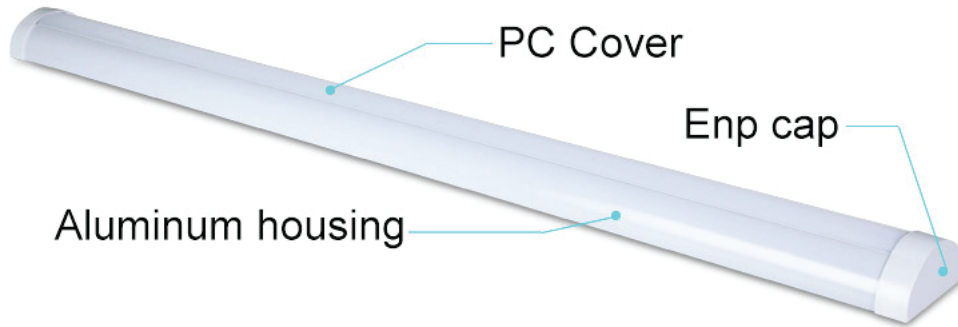

Tempest BUD Up/Down LED Linkable Batten

FEATURES:

- Aluminum body, PC Cover
- Replaceable LED strips
- Isolated LED driver
- 5 years warranty
- 100-277V, 50-60Hz
- 120° beam angle
- Easy maintenance
- CRI > 83 (CRI >92 optional)
- Linkable

OPTIONS:

- 2FT/4FT/5FT/8FT
- CCT 3000K/4000K/5000K/6500K
- Dimmable
- Colour: White, Silver, Black

MODEL NO.	WATTAGE	DIMENSION(mm) L * W * H	LUMENS
GOTEM-20W-2F-BUD	20W	620x130x58	2100lm/2600lm
GOTEM-40W-2F-BUD	40W	620x130x58	4800lm
GOTEM-10/20W-2F-BUD	UP:10W DOWN:20W	620x130x58	3150lm/3900lm
GOTEM-20/40W-2F-BUD	UP:20W DOWN:40W	620x130x58	7200lm
GOTEM-40W-4F-BUD	40W	1230x130x58	4200lm/5200lm
GOTEM-60W-4F-BUD	60W	1230x130x58	7200lm
GOTEM-10/30W-4F-BUD	UP:10W DOWN:30W	1230x130x58	4200lm/5200lm
GOTEM-20/40W-4F-BUD	UP:20W DOWN:40W	1230x130x58	6300lm/7200lm
GOTEM-50W-5F-BUD	50W	1516x130x58	5250lm/6500lm
GOTEM-60W-5F-BUD	60W	1516x130x58	6300lm/7200lm
GOTEM-80W-5F-BUD	80W	1516x130x58	8400lm/10400lm
GOTEM-100W-5F-BUD	100W	1516x130x58	12000lm
GOTEM-25/50W-5F-BUD	UP:25W DOWN:50W	1516x130x58	7875lm/9000lm
GOTEM-30/60W-5F-BUD	UP:30W DOWN:60W	1516x130x58	9450lm/10800lm
GOTEM-80W-8F-BUD	80W	2404x130x58	8400lm/9600lm
GOTEM-120W-8F-BUD	120W	2404x130x58	14400lm
GOTEM-160W-8F-BUD	160W	2404x130x58	19200lm
GOTEM-40/80W-8F-BUD	UP:40W DOWN:80W	2404x130x58	12600lm/14400lm
GOTEM-60/120W-8F-BUD	UP:60W DOWN:120W	2404x130x58	21600lm

Product Design

Fixtures can be linked

Replaceable LED strips

Up and down lighting

Silver

White

Black

Dimension