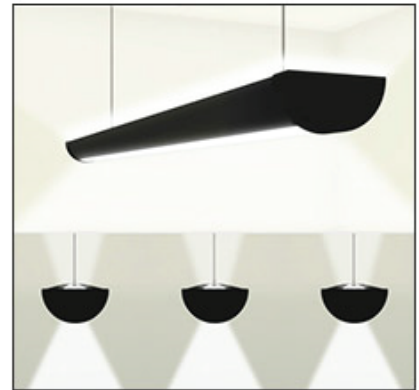

Tempest BUD Up/Down LED Linkable Batten

FEATURES:

- Aluminum body, PC Cover
- Replaceable LED strips
- Isolated LED driver
- 5 years warranty
- 100-277V, 50-60Hz
- 120° beam angle
- Easy maintenance
- CRI > 83 (CRI >92 optional)
- Linkable

OPTIONS:

- 2FT/4FT/5FT/8FT
- CCT 3000K/4000K/5000K/6500K
- Dimmable
- Colour: White, Silver, Black

MODEL NO.	WATTAGE	DIMENSION(mm) L * W * H	LUMENS
GOTEM-20W-2F-BUD	20W	620x130x58	2100lm/2600lm
GOTEM-40W-2F-BUD	40W	620x130x58	4800lm
GOTEM-10/20W-2F-BUD	UP:10W DOWN:20W	620x130x58	3150lm/3900lm
GOTEM-20/40W-2F-BUD	UP:20W DOWN:40W	620x130x58	7200lm
GOTEM-40W-4F-BUD	40W	1230x130x58	4200lm/5200lm
GOTEM-60W-4F-BUD	60W	1230x130x58	7200lm
GOTEM-10/30W-4F-BUD	UP:10W DOWN:30W	1230x130x58	4200lm/5200lm
GOTEM-20/40W-4F-BUD	UP:20W DOWN:40W	1230x130x58	6300lm/7200lm
GOTEM-50W-5F-BUD	50W	1516x130x58	5250lm/6500lm
GOTEM-60W-5F-BUD	60W	1516x130x58	6300lm/7200lm
GOTEM-80W-5F-BUD	80W	1516x130x58	8400lm/10400lm
GOTEM-100W-5F-BUD	100W	1516x130x58	12000lm
GOTEM-25/50W-5F-BUD	UP:25W DOWN:50W	1516x130x58	7875lm/9000lm
GOTEM-30/60W-5F-BUD	UP:30W DOWN:60W	1516x130x58	9450lm/10800lm
GOTEM-80W-8F-BUD	80W	2404x130x58	8400lm/9600lm
GOTEM-120W-8F-BUD	120W	2404x130x58	14400lm
GOTEM-160W-8F-BUD	160W	2404x130x58	19200lm
GOTEM-40/80W-8F-BUD	UP:40W DOWN:80W	2404x130x58	12600lm/14400lm
GOTEM-60/120W-8F-BUD	UP:60W DOWN:120W	2404x130x58	21600lm

Product Design

Fixtures can be linked

Replaceable LED strips

Up and down lighting

Silver

White

Black

Dimension