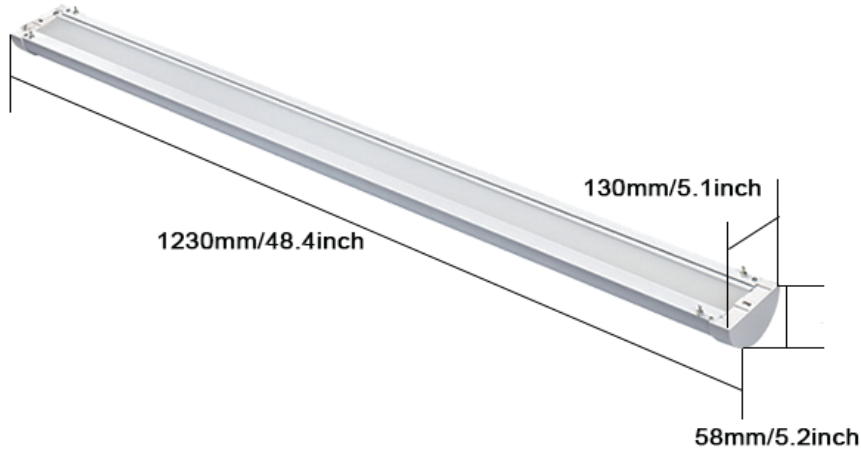

Tempest BUD Up/Down LED Linkable Batten

FEATURES:

- Aluminum body, PC Cover
- Replaceable LED strips
- Isolated LED driver
- 5 years warranty
- 100-277V, 50-60Hz
- 120° beam angle
- Easy maintenance
- CRI > 83 (CRI >92 optional)
- Linkable

OPTIONS:

- 2FT/4FT/5FT/8FT
- CCT 3000K/4000K/5000K/6500K
- Dimmable
- Colour: White, Silver, Black

MODEL NO.	WATTAGE	DIMENSION(mm) L * W * H	LUMENS
GOTEM-20W-2F-BUD	20W	620x130x58	2100lm/2600lm
GOTEM-40W-2F-BUD	40W	620x130x58	4800lm
GOTEM-10/20W-2F-BUD	UP:10W DOWN:20W	620x130x58	3150lm/3900lm
GOTEM-20/40W-2F-BUD	UP:20W DOWN:40W	620x130x58	7200lm
GOTEM-40W-4F-BUD	40W	1230x130x58	4200lm/5200lm
GOTEM-60W-4F-BUD	60W	1230x130x58	7200lm
GOTEM-10/30W-4F-BUD	UP:10W DOWN:30W	1230x130x58	4200lm/5200lm
GOTEM-20/40W-4F-BUD	UP:20W DOWN:40W	1230x130x58	6300lm/7200lm
GOTEM-50W-5F-BUD	50W	1516x130x58	5250lm/6500lm
GOTEM-60W-5F-BUD	60W	1516x130x58	6300lm/7200lm
GOTEM-80W-5F-BUD	80W	1516x130x58	8400lm/10400lm
GOTEM-100W-5F-BUD	100W	1516x130x58	12000lm
GOTEM-25/50W-5F-BUD	UP:25W DOWN:50W	1516x130x58	7875lm/9000lm
GOTEM-30/60W-5F-BUD	UP:30W DOWN:60W	1516x130x58	9450lm/10800lm
GOTEM-80W-8F-BUD	80W	2404x130x58	8400lm/9600lm
GOTEM-120W-8F-BUD	120W	2404x130x58	14400lm
GOTEM-160W-8F-BUD	160W	2404x130x58	19200lm
GOTEM-40/80W-8F-BUD	UP:40W DOWN:80W	2404x130x58	12600lm/14400lm
GOTEM-60/120W-8F-BUD	UP:60W DOWN:120W	2404x130x58	21600lm

Product Design

Fixtures can be linked

Replaceable LED strips

Up and down lighting

Silver

White

Black

Dimension