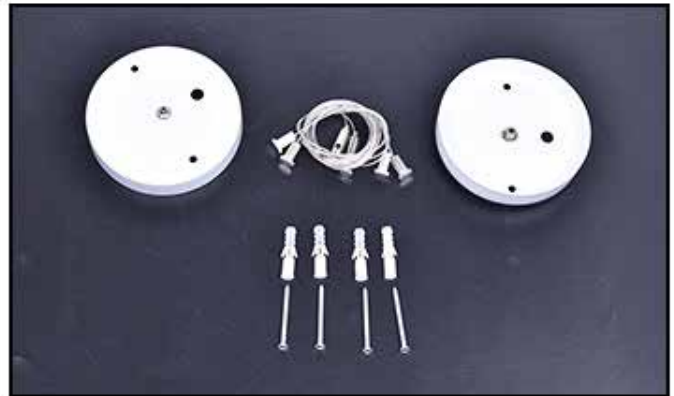

Tempest BUD Up/Down LED Linkable Batten

FEATURES:

- Aluminum body, PC Cover
- Replaceable LED strips
- Isolated LED driver
- 5 years warranty
- 100-277V, 50-60Hz
- 120° beam angle
- Easy maintenance
- CRI > 83 (CRI >92 optional)
- Linkable

Product Design

Fixtures can be linked

Replaceable LED strips

Up and down lighting

Silver

White

Black

Dimension

Dark

Office

Classroom

Corridor

Accessories

Ceiling accessories

Hanging accessories