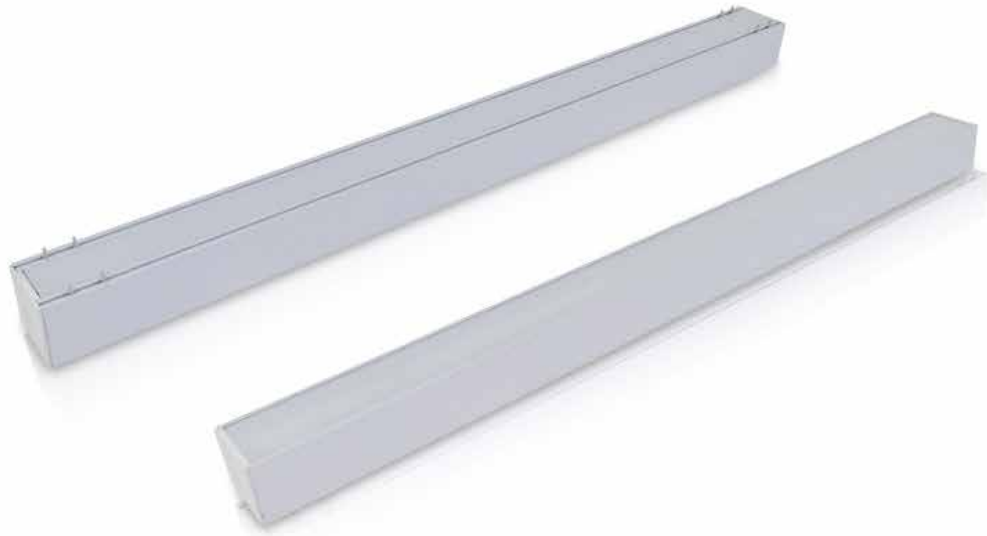

# Tempest LPC / Up-Down LUPC Suspension Linkable Light

## FEATURES:

- Aluminum body, PC cover
- Replaceable LED strips
- Isolated LED driver
- 5 years warranty
- 100-277V, 50-60Hz
- 120° beam angle
- Easy maintenance
- CRI > 83 (CRI >92 optional)
- Linkable

## Product Design

**Aluminum body**

Good heat dissipation and durable

**Aluminum heat sink**

**Isolated LED driver**

## Replaceable LED Strips

---

Down

Up