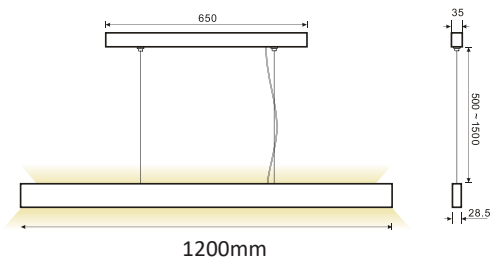

MATERIAL COLOUR

Wood grain / white / black

White

Grille Series LED Linear Light Up / Down

Suspension installation

GRILLE LED LINEAR LIGHT UP / DOWN

DIRECT

LUMINOUS

DIMENSION

SYSTEM POWER

100lm/w

1200*80*28.5mm

36W, 12W Upward, 24W Downward

GRILLE LED LINEAR LIGHT UP / DOWN

DIRECT

LUMINOUS

DIMENSION

SYSTEM POWER

100lm/w

1440*80*28.5mm

45W, 15W Upward, 30W Downward

Grille Series LED Linear Light Up / Down

Measurement

Colours