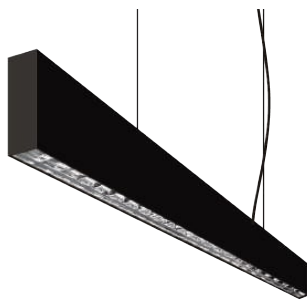

MATERIAL COLOUR

Wood grain / white / black

White

Grille Series LED Linear Light Up / Down

Suspension installation

GRILLE LED LINEAR LIGHT UP / DOWN

DIRECT

LUMINOUS

DIMENSION

SYSTEM POWER

100lm/w

1200*80*28.5mm

36W, 12W Upward, 24W Downward

GRILLE LED LINEAR LIGHT UP / DOWN

DIRECT

LUMINOUS

DIMENSION

SYSTEM POWER

100lm/w

1440*80*28.5mm

45W, 15W Upward, 30W Downward

Grille Series LED Linear Light Up / Down

Measurement

Colours