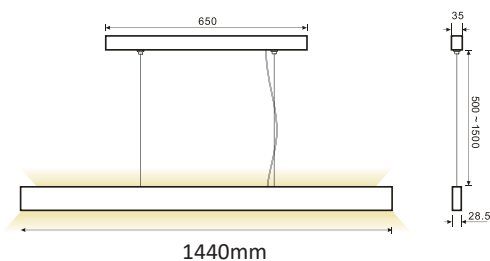

MATERIAL COLOUR

Wood grain / white / black

White

Grille Series LED Linear Light Up / Down

Suspension installation

GRILLE LED LINEAR LIGHT UP / DOWN

DIRECT

LUMINOUS

DIMENSION

SYSTEM POWER

100lm/w

1200*80*28.5mm

36W, 12W Upward, 24W Downward

GRILLE LED LINEAR LIGHT UP / DOWN

DIRECT

LUMINOUS

DIMENSION

SYSTEM POWER

100lm/w

1440*80*28.5mm

45W, 15W Upward, 30W Downward

Grille Series LED Linear Light Up / Down

Measurement

Colours