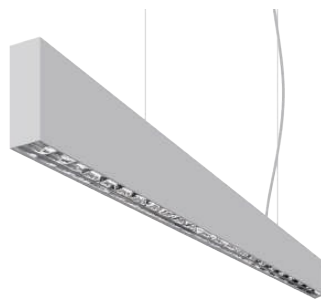

Grille Series LED Linear Light Up / Down

Measurement

Colours

WHITE