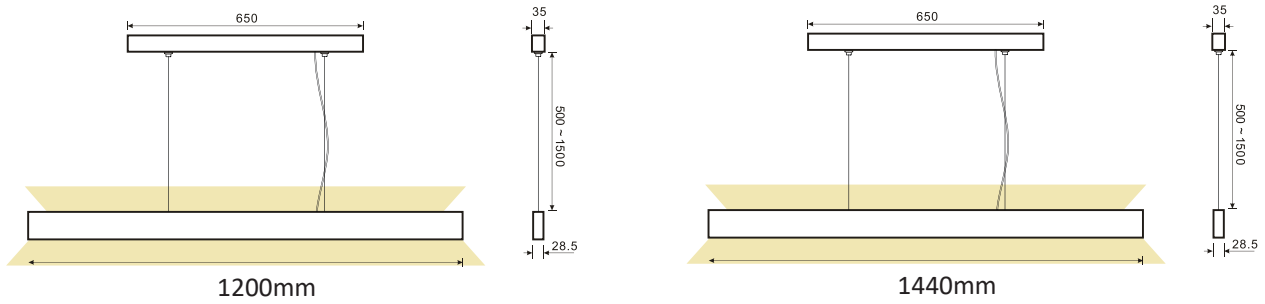

DIMENSION

SYSTEM POWER

100lm/w

1200*80*28.5mm

36W, 12W Upward, 24W Downward

GRILLE LED LINEAR LIGHT UP / DOWN

DIRECT

LUMINOUS

DIMENSION

SYSTEM POWER

100lm/w

1440*80*28.5mm

45W, 15W Upward, 30W Downward

Grille Series LED Linear Light Up / Down

Measurement

Colours