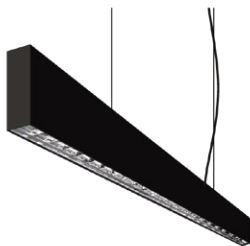

Grille Series

LED Linear Light Up / Down

Grille Series LED Linear Light Up / Down

Suspension installation

Description

Osram

IP 20

LED

MATERIAL COLOUR

Wood grain / white / black

White

Grille Series LED Linear Light Up / Down

Suspension installation

GRILLE LED LINEAR LIGHT UP / DOWN

DIRECT

LUMINOUS

DIMENSION

SYSTEM POWER

100lm/w

1200*80*28.5mm

36W, 12W Upward, 24W Downward

GRILLE LED LINEAR LIGHT UP / DOWN

DIRECT

LUMINOUS