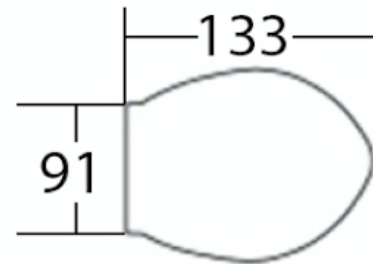

Application

- Hospital/Nursing Home
- Dormitory

4 Step Switch Control

UP:OFF DOWN:OFF

UP:ON DOWN:OFF

UP:OFF DOWN:ON

UP:ON DOWN:ON

Model No.	Wattage (Up Light)	Wattage (Down Light)	Dimensions (mm)		Lumens Flux
GOOBL-20W-2F	10W	10W	2ft	590X91X133	2100lm
GOOBL-30W-3F	15W	15W	3ft	916X91X133	3150lm
GOOBL-40W-4F	20W	20W	4ft	1198X91X133	4200lm