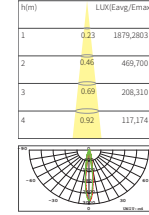

Beam angle :
15° 24° 36°

GAMOO-5W-FT45-01 Trimless
Power :1X5W/500mA/Max.10V
CCT :2700/3000/4000K
Flux :450lm
CRI :≥92
Cutout :ø45mm

Beam angle :
25° 40°

GAMOO-7W-FT72-01 Trimless
Power :1X7W/350mA/Max.19V
CCT :2700/3000/4000K
Flux :630lm
CRI :≥92
Cutout :ø72mm

Beam angle :
15° 24° 36°

Colour: TW TB

5W

LED COB 25°

LED COB 40°

7W

LED COB 15°

LED COB 24°