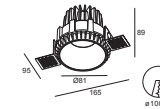

Beam angle :
15° 24° 40°

GAMOO-10W-F83-01

Power :1X10W/500mA/Max.19V
CCT :2700/3000/4000K
Flux :850lm
CRI :≥92/85
Cutout :ø83mm

Beam angle :
24° 36° 60°

GAMOO-13W-F83-01

Power :1X13W/350mA/Max.37V
CCT :2700/3000/4000K
Flux :1200lm
CRI :≥92/85
Cutout :ø83mm

Beam angle :
12° 24° 36°

GAMOO-18W-F83-01

Power :1X18W/500mA/Max.37V
CCT :2700/3000/4000K
Flux :1700lm
CRI :≥92/85
Cutout :ø83mm

Beam angle :
12° 24° 36°

GAMOO-10W-F76-01

Power :1X10W/500mA/Max.19V
CCT :2700/3000/4000K
Flux :850lm
CRI :≥92/85
Cutout :ø76mm

Beam angle :
24° 36° 60°

GAMOO-13W-FT98-01 Trimless

Power :1X13W/350mA/Max.37V
CCT :2700/3000/4000K
Flux :1280lm
CRI :≥92
Cutout :ø98mm

Beam angle :
15° 24° 40°

GAMOO-10W-FT100-01 Trimless

Power :1X10W/500mA/Max.19V
CCT :2700/3000/4000K
Flux :810lm
CRI :≥92/85
Cutout :ø100mm

Beam angle :
24° 36° 60°

GAMOO-13W-FT100-01 Trimless

Power :1X13W/350mA/Max.37V
CCT :2700/3000/4000K
Flux :1170lm
CRI :≥92/85
Cutout :ø100mm

Beam angle :
12° 24° 40°

GAMOO-18W-FT100-01 Trimless

Power :1X18W/500mA/Max.37V
CCT :2700/3000/4000K
Flux :1620lm
CRI :≥92/85
Cutout :ø100mm