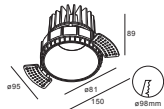

Beam angle :
15° 24° 40°

GAMOO-10W-F83-01

Power :1X10W/500mA/Max.19V
CCT :2700/3000/4000K
Flux :850lm
CRI :≥92/85
Cutout :ø83mm

Beam angle :
24° 36° 60°

GAMOO-13W-F83-01

Power :1X13W/350mA/Max.37V
CCT :2700/3000/4000K
Flux :1200lm
CRI :≥92/85
Cutout :ø83mm

Beam angle :
12° 24° 36°

GAMOO-18W-F83-01

Power :1X18W/500mA/Max.37V
CCT :2700/3000/4000K
Flux :1700lm
CRI :≥92/85
Cutout :ø83mm

Beam angle :
12° 24° 36°

GAMOO-10W-F76-01

Power :1X10W/500mA/Max.19V
CCT :2700/3000/4000K
Flux :850lm
CRI :≥92/85
Cutout :ø76mm

Beam angle :
24° 36° 60°

GAMOO-13W-FT98-01 Trimless

Power :1X13W/350mA/Max.37V
CCT :2700/3000/4000K
Flux :1280lm
CRI :≥92
Cutout :ø98mm

Beam angle :
15° 24° 40°

GAMOO-10W-FT100-01 Trimless

Power :1X10W/500mA/Max.19V
CCT :2700/3000/4000K
Flux :810lm
CRI :≥92/85
Cutout :ø100mm