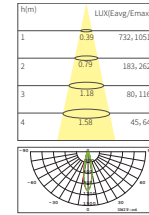

5W

LED COB 25°