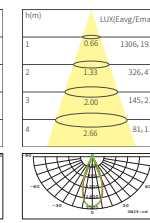

Moon Fixed 01 Series LED Downlight

GAMOO-5W-F35-01
Power :1X5W/500mA/Max.10V
CCT :2700/3000/4000K
Flux :450lm
CRI :≥92
Cutout :ø35mm

Beam angle :
25° 40°

GAMOO-7W-F60-01
Power :1X7W/350mA/Max.19V
CCT :2700/3000/4000K
Flux :650lm
CRI :≥92
Cutout :ø60mm

Beam angle :
15° 24° 36°

GAMOO-5W-FT45-01 Trimless
Power :1X5W/500mA/Max.10V
CCT :2700/3000/4000K
Flux :450lm
CRI :≥92
Cutout :ø45mm

Beam angle :
25° 40°

GAMOO-7W-FT72-01 Trimless
Power :1X7W/350mA/Max.19V
CCT :2700/3000/4000K
Flux :630lm
CRI :≥92
Cutout :ø72mm

Beam angle :
15° 24° 36°

Colour: TW TB

5W

LED COB 25°

LED COB 40°

7W

LED COB 15°

LED COB 24°

LED COB 36°

7W

LED COB 15°

LED COB 25°

LED COB 38°

10W

LED COB 24°

LED COB 36°

LED COB 60°

13W

LED COB 12°

LED COB 24°

LED COB 40°

18W

LED COB 12°

LED COB 24°

LED COB 40°