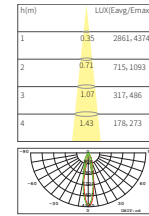

13W

LED COB 12°