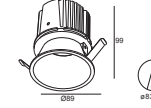

GAMOO-13W-F83-01

Power :1X13W/350mA/Max.37V
CCT :2700/3000/4000K
Flux :1200lm
CRI :≥92/85
Cutout :ø83mm

Beam angle :
12° 24° 36°