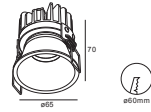

Moon Fixed 01 Series LED Downlight

GAMOO-5W-F35-01
Power :1X5W/500mA/Max.10V
CCT :2700/3000/4000K
Flux :450lm
CRI :≥92
Cutout :ø35mm

Beam angle :
25° 40°

GAMOO-7W-F60-01
Power :1X7W/350mA/Max.19V
CCT :2700/3000/4000K
Flux :650lm
CRI :≥92
Cutout :ø60mm

Beam angle :
15° 24° 36°

GAMOO-5W-FT45-01 Trimless
Power :1X5W/500mA/Max.10V
CCT :2700/3000/4000K
Flux :450lm
CRI :≥92
Cutout :ø45mm

Beam angle :
25° 40°

GAMOO-7W-FT72-01 Trimless
Power :1X7W/350mA/Max.19V
CCT :2700/3000/4000K
Flux :630lm
CRI :≥92
Cutout :ø72mm

Beam angle :
12° 24° 36°

GAMOO-18W-F83-01

Power :1X18W/500mA/Max.37V
CCT :2700/3000/4000K
Flux :1700lm
CRI :≥92/85
Cutout :ø83mm

Beam angle :
12° 24° 36°

GAMOO-10W-F76-01

Power :1X10W/500mA/Max.19V
CCT :2700/3000/4000K
Flux :850lm
CRI :≥92/85
Cutout :ø76mm