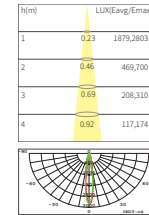

7W

LED COB 15°