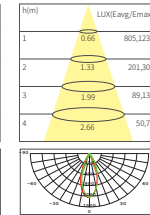

Moon Fixed 01 Series LED Downlight

GAMOO-5W-F35-01
Power :1X5W/500mA/Max.10V
CCT :2700/3000/4000K
Flux :450lm
CRI :≥92
Cutout :ø35mm

Beam angle :
25° 40°

GAMOO-7W-F60-01
Power :1X7W/350mA/Max.19V
CCT :2700/3000/4000K
Flux :650lm
CRI :≥92
Cutout :ø60mm

Beam angle :
15° 24° 36°

GAMOO-5W-FT45-01 Trimless
Power :1X5W/500mA/Max.10V
CCT :2700/3000/4000K
Flux :450lm
CRI :≥92
Cutout :ø45mm

Beam angle :
25° 40°

GAMOO-7W-FT72-01 Trimless
Power :1X7W/350mA/Max.19V
CCT :2700/3000/4000K
Flux :630lm
CRI :≥92
Cutout :ø72mm

Beam angle :
15° 24° 36°

Colour: TW TB

5W

LED COB 25°

LED COB 40°

7W

LED COB 15°

LED COB 24°

LED COB 36°

7W

LED COB 15°

LED COB 25°

LED COB 38°

10W

LED COB 24°

LED COB 36°

LED COB 60°

13W

LED COB 12°

LED COB 24°

LED COB 40°

18W

LED COB 12°

LED COB 24°

LED COB 40°