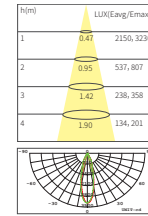

Moon Fixed 01 Series LED Downlight

GAMOO-5W-F35-01
Power :1X5W/500mA/Max.10V
CCT :2700/3000/4000K
Flux :450lm
CRI :≥92
Cutout :ø35mm

Beam angle :
25° 40°

GAMOO-7W-F60-01
Power :1X7W/350mA/Max.19V
CCT :2700/3000/4000K
Flux :650lm
CRI :≥92
Cutout :ø60mm

Beam angle :
15° 24° 36°

GAMOO-5W-FT45-01 Trimless
Power :1X5W/500mA/Max.10V
CCT :2700/3000/4000K
Flux :450lm
CRI :≥92
Cutout :ø45mm

Beam angle :
25° 40°

GAMOO-7W-FT72-01 Trimless
Power :1X7W/350mA/Max.19V
CCT :2700/3000/4000K
Flux :630lm
CRI :≥92
Cutout :ø72mm

Beam angle :
15° 24° 36°

Colour: TW TB

5W

LED COB 25°

LED COB 40°

7W

LED COB 15°

LED COB 24°

LED COB 36°

7W

LED COB 15°

LED COB 25°

LED COB 38°

10W

LED COB 24°

LED COB 36°

LED COB 60°

13W

LED COB 12°

LED COB 24°

LED COB 40°

18W

LED COB 12°

LED COB 24°

LED COB 40°