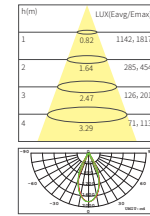

Moon Fixed 01 Series LED Downlight

GAMOO-5W-F35-01
Power :1X5W/500mA/Max.10V
CCT :2700/3000/4000K
Flux :450lm
CRI :≥92
Cutout :ø35mm

Beam angle :
25° 40°

GAMOO-7W-F60-01
Power :1X7W/350mA/Max.19V
CCT :2700/3000/4000K
Flux :650lm
CRI :≥92
Cutout :ø60mm

Beam angle :
15° 24° 36°

GAMOO-5W-FT45-01 Trimless
Power :1X5W/500mA/Max.10V
CCT :2700/3000/4000K
Flux :450lm
CRI :≥92
Cutout :ø45mm

Beam angle :
25° 40°

GAMOO-7W-FT72-01 Trimless
Power :1X7W/350mA/Max.19V
CCT :2700/3000/4000K
Flux :630lm
CRI :≥92
Cutout :ø72mm

Beam angle :
15° 24° 36°

Colour: TW TB

5W

LED COB 25°

LED COB 40°

7W

LED COB 15°

LED COB 24°

LED COB 36°

7W

LED COB 15°

LED COB 25°

LED COB 38°

10W

LED COB 24°

LED COB 36°

LED COB 60°

13W

LED COB 12°

LED COB 24°

LED COB 40°

18W

LED COB 12°

LED COB 24°

LED COB 40°