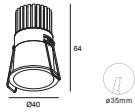

Moon Fixed 01 Series LED Downlight

GAMOO-5W-F35-01
Power :1X5W/500mA/Max.10V
CCT :2700/3000/4000K
Flux :450lm
CRI :≥92
Cutout :ø35mm

Beam angle :
25° 40°

GAMOO-7W-F60-01
Power :1X7W/350mA/Max.19V
CCT :2700/3000/4000K
Flux :650lm
CRI :≥92
Cutout :ø60mm

Beam angle :
15° 24° 36°

GAMOO-5W-FT45-01 Trimless
Power :1X5W/500mA/Max.10V
CCT :2700/3000/4000K
Flux :450lm
CRI :≥92
Cutout :ø45mm

Beam angle :
25° 40°

GAMOO-7W-FT72-01 Trimless
Power :1X7W/350mA/Max.19V
CCT :2700/3000/4000K
Flux :630lm
CRI :≥92
Cutout :ø72mm

Beam angle :
12° 24° 36°

GAMOO-18W-F83-01

Power :1X18W/500mA/Max.37V
CCT :2700/3000/4000K
Flux :1700lm
CRI :≥92/85
Cutout :ø83mm

Beam angle :
12° 24° 36°

GAMOO-10W-F76-01

Power :1X10W/500mA/Max.19V
CCT :2700/3000/4000K
Flux :850lm
CRI :≥92/85
Cutout :ø76mm