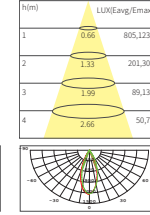

Moon Fixed 01 Series LED Downlight

GAMOO-5W-F35-01
Power :1X5W/500mA/Max.10V
CCT :2700/3000/4000K
Flux :450lm
CRI :≥92
Cutout :ø35mm

Beam angle :
25° 40°

GAMOO-7W-F60-01
Power :1X7W/350mA/Max.19V
CCT :2700/3000/4000K
Flux :650lm
CRI :≥92
Cutout :ø60mm

Beam angle :
15° 24° 36°

GAMOO-5W-FT45-01 Trimless
Power :1X5W/500mA/Max.10V
CCT :2700/3000/4000K
Flux :450lm
CRI :≥92
Cutout :ø45mm

Beam angle :
25° 40°

GAMOO-7W-FT72-01 Trimless
Power :1X7W/350mA/Max.19V
CCT :2700/3000/4000K
Flux :630lm
CRI :≥92
Cutout :ø72mm

Beam angle :
15° 24° 36°

Colour: TW TB

5W

LED COB 25°

LED COB 40°

7W

LED COB 15°

LED COB 24°

LED COB 36°

7W

LED COB 15°

LED COB 25°

LED COB 38°

10W

LED COB 24°

LED COB 36°

LED COB 60°

13W

LED COB 12°

LED COB 24°

LED COB 40°

18W

LED COB 12°

LED COB 24°

LED COB 40°