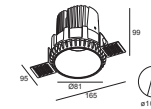

Beam angle :
12° 24° 36°

GAMOO-18W-F83-01

Power :1X18W/500mA/Max.37V
CCT :2700/3000/4000K
Flux :1700lm
CRI :≥92/85
Cutout :ø83mm

Beam angle :
12° 24° 36°

GAMOO-10W-F76-01

Power :1X10W/500mA/Max.19V
CCT :2700/3000/4000K
Flux :850lm
CRI :≥92/85
Cutout :ø76mm

Beam angle :
24° 36° 60°

GAMOO-13W-FT98-01 Trimless

Power :1X13W/350mA/Max.37V
CCT :2700/3000/4000K
Flux :1280lm
CRI :≥92
Cutout :ø98mm

Beam angle :
15° 24° 40°

GAMOO-10W-FT100-01 Trimless

Power :1X10W/500mA/Max.19V
CCT :2700/3000/4000K
Flux :810lm
CRI :≥92/85
Cutout :ø100mm

Beam angle :
24° 36° 60°

GAMOO-13W-FT100-01 Trimless

Power :1X13W/350mA/Max.37V
CCT :2700/3000/4000K
Flux :1170lm
CRI :≥92/85
Cutout :ø100mm

Beam angle :
12° 24° 40°

GAMOO-18W-FT100-01 Trimless

Power :1X18W/500mA/Max.37V
CCT :2700/3000/4000K
Flux :1620lm
CRI :≥92/85
Cutout :ø100mm