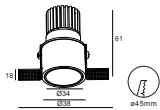

Moon Fixed 01 Series LED Downlight

GAMOO-5W-F35-01
Power :1X5W/500mA/Max.10V
CCT :2700/3000/4000K
Flux :450lm
CRI :≥92
Cutout :ø35mm

Beam angle :
25° 40°

GAMOO-7W-F60-01
Power :1X7W/350mA/Max.19V
CCT :2700/3000/4000K
Flux :650lm
CRI :≥92
Cutout :ø60mm

Beam angle :
15° 24° 36°

GAMOO-5W-FT45-01 Trimless
Power :1X5W/500mA/Max.10V
CCT :2700/3000/4000K
Flux :450lm
CRI :≥92
Cutout :ø45mm

Beam angle :
25° 40°

GAMOO-7W-FT72-01 Trimless
Power :1X7W/350mA/Max.19V
CCT :2700/3000/4000K
Flux :630lm
CRI :≥92
Cutout :ø72mm