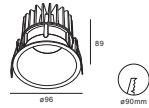

LED COB 40°

Moon Fixed 01 Series LED Downlight

Colour: TW TB

GAMOO-7W-F76-01

Power :1X7W/350mA/Max.19V
CCT :2700/3000/4000K
Flux :630lm
CRI :≥92
Cutout :ø76mm

Beam angle :
15° 25° 38°

GAMOO-13W-F90-01

Power :1X13W/350mA/Max.37V
CCT :2700/3000/4000K
Flux :1280lm
CRI :≥92
Cutout :ø90mm

Beam angle :
15° 24° 40°

GAMOO-10W-F83-01

Power :1X10W/500mA/Max.19V
CCT :2700/3000/4000K
Flux :850lm
CRI :≥92/85
Cutout :ø83mm

Beam angle :
24° 36° 60°

GAMOO-13W-F83-01

Power :1X13W/350mA/Max.37V
CCT :2700/3000/4000K
Flux :1200lm
CRI :≥92/85
Cutout :ø83mm

Beam angle :
12° 24° 36°

GAMOO-18W-F83-01

Power :1X18W/500mA/Max.37V
CCT :2700/3000/4000K
Flux :1700lm
CRI :≥92/85
Cutout :ø83mm

Beam angle :
12° 24° 36°

GAMOO-10W-F76-01

Power :1X10W/500mA/Max.19V
CCT :2700/3000/4000K
Flux :850lm
CRI :≥92/85
Cutout :ø76mm