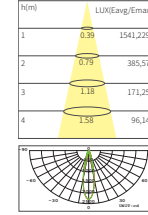

Beam angle :
15° 24° 36°

GAMOO-5W-FT45-01 Trimless
Power :1X5W/500mA/Max.10V
CCT :2700/3000/4000K
Flux :450lm
CRI :≥92
Cutout :ø45mm

Beam angle :
25° 40°

GAMOO-7W-FT72-01 Trimless
Power :1X7W/350mA/Max.19V
CCT :2700/3000/4000K
Flux :630lm
CRI :≥92
Cutout :ø72mm

Beam angle :
15° 24° 36°

Colour: TW TB

5W

LED COB 25°

LED COB 40°

7W

LED COB 15°

LED COB 24°