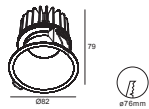

Beam angle :
15° 24° 40°

GAMOO-10W-F83-01

Power :1X10W/500mA/Max.19V
CCT :2700/3000/4000K
Flux :850lm
CRI :≥92/85
Cutout :ø83mm

Beam angle :
24° 36° 60°

GAMOO-13W-F83-01

Power :1X13W/350mA/Max.37V
CCT :2700/3000/4000K
Flux :1200lm
CRI :≥92/85
Cutout :ø83mm

Beam angle :
12° 24° 36°

GAMOO-18W-F83-01

Power :1X18W/500mA/Max.37V
CCT :2700/3000/4000K
Flux :1700lm
CRI :≥92/85
Cutout :ø83mm

Beam angle :
12° 24° 36°

GAMOO-10W-F76-01

Power :1X10W/500mA/Max.19V
CCT :2700/3000/4000K
Flux :850lm
CRI :≥92/85
Cutout :ø76mm