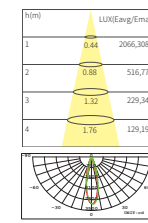

10W

LED COB 24°