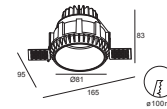

Beam angle :
15° 24° 40°

GAMOO-10W-F83-01

Power :1X10W/500mA/Max.19V
CCT :2700/3000/4000K
Flux :850lm
CRI :≥92/85
Cutout :ø83mm

Beam angle :
24° 36° 60°

GAMOO-13W-F83-01

Power :1X13W/350mA/Max.37V
CCT :2700/3000/4000K
Flux :1200lm
CRI :≥92/85
Cutout :ø83mm

Beam angle :
12° 24° 36°

GAMOO-18W-F83-01

Power :1X18W/500mA/Max.37V
CCT :2700/3000/4000K
Flux :1700lm
CRI :≥92/85
Cutout :ø83mm

Beam angle :
12° 24° 36°

GAMOO-10W-F76-01

Power :1X10W/500mA/Max.19V
CCT :2700/3000/4000K
Flux :850lm
CRI :≥92/85
Cutout :ø76mm

Beam angle :
24° 36° 60°

GAMOO-13W-FT98-01 Trimless

Power :1X13W/350mA/Max.37V
CCT :2700/3000/4000K
Flux :1280lm
CRI :≥92
Cutout :ø98mm

Beam angle :
15° 24° 40°

GAMOO-10W-FT100-01 Trimless

Power :1X10W/500mA/Max.19V
CCT :2700/3000/4000K
Flux :810lm
CRI :≥92/85
Cutout :ø100mm