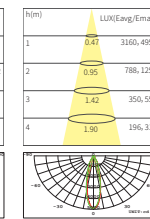

Moon Fixed 01 Series LED Downlight

GAMOO-5W-F35-01
Power :1X5W/500mA/Max.10V
CCT :2700/3000/4000K
Flux :450lm
CRI :≥92
Cutout :ø35mm

Beam angle :
25° 40°

GAMOO-7W-F60-01
Power :1X7W/350mA/Max.19V
CCT :2700/3000/4000K
Flux :650lm
CRI :≥92
Cutout :ø60mm

Beam angle :
15° 24° 36°

GAMOO-5W-FT45-01 Trimless
Power :1X5W/500mA/Max.10V
CCT :2700/3000/4000K
Flux :450lm
CRI :≥92
Cutout :ø45mm

Beam angle :
25° 40°

GAMOO-7W-FT72-01 Trimless
Power :1X7W/350mA/Max.19V
CCT :2700/3000/4000K
Flux :630lm
CRI :≥92
Cutout :ø72mm

Beam angle :
15° 24° 36°

Colour: TW TB

5W

LED COB 25°

LED COB 40°

7W

LED COB 15°

LED COB 24°

LED COB 36°

7W

LED COB 15°

LED COB 25°

LED COB 38°

10W

LED COB 24°

LED COB 36°

LED COB 60°

13W

LED COB 12°

LED COB 24°

LED COB 40°

18W

LED COB 12°

LED COB 24°

LED COB 40°