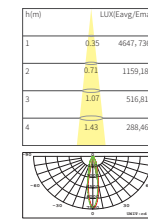

18W

LED COB 12°