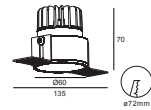

Moon Fixed 01 Series LED Downlight

GAMOO-5W-F35-01
Power :1X5W/500mA/Max.10V
CCT :2700/3000/4000K
Flux :450lm
CRI :≥92
Cutout :ø35mm

Beam angle :
25° 40°

GAMOO-7W-F60-01
Power :1X7W/350mA/Max.19V
CCT :2700/3000/4000K
Flux :650lm
CRI :≥92
Cutout :ø60mm

Beam angle :
15° 24° 36°

GAMOO-5W-FT45-01 Trimless
Power :1X5W/500mA/Max.10V
CCT :2700/3000/4000K
Flux :450lm
CRI :≥92
Cutout :ø45mm

Beam angle :
25° 40°

GAMOO-7W-FT72-01 Trimless
Power :1X7W/350mA/Max.19V
CCT :2700/3000/4000K
Flux :630lm
CRI :≥92
Cutout :ø72mm