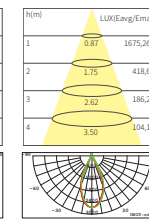

Moon Fixed 01 Series LED Downlight

GAMOO-5W-F35-01
Power :1X5W/500mA/Max.10V
CCT :2700/3000/4000K
Flux :450lm
CRI :≥92
Cutout :ø35mm

Beam angle :
25° 40°

GAMOO-7W-F60-01
Power :1X7W/350mA/Max.19V
CCT :2700/3000/4000K
Flux :650lm
CRI :≥92
Cutout :ø60mm

Beam angle :
15° 24° 36°

GAMOO-5W-FT45-01 Trimless
Power :1X5W/500mA/Max.10V
CCT :2700/3000/4000K
Flux :450lm
CRI :≥92
Cutout :ø45mm

Beam angle :
25° 40°

GAMOO-7W-FT72-01 Trimless
Power :1X7W/350mA/Max.19V
CCT :2700/3000/4000K
Flux :630lm
CRI :≥92
Cutout :ø72mm

Beam angle :
15° 24° 36°

Colour: TW TB

5W

LED COB 25°

LED COB 40°

7W

LED COB 15°

LED COB 24°

LED COB 36°

7W

LED COB 15°

LED COB 25°

LED COB 38°

10W

LED COB 24°

LED COB 36°

LED COB 60°

13W

LED COB 12°

LED COB 24°

LED COB 40°

18W

LED COB 12°

LED COB 24°

LED COB 40°