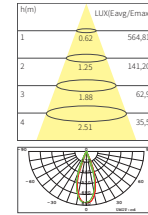

Beam angle :
15° 24° 36°

GAMOO-5W-FT45-01 Trimless
Power :1X5W/500mA/Max.10V
CCT :2700/3000/4000K
Flux :450lm
CRI :≥92
Cutout :ø45mm

Beam angle :
25° 40°

GAMOO-7W-FT72-01 Trimless
Power :1X7W/350mA/Max.19V
CCT :2700/3000/4000K
Flux :630lm
CRI :≥92
Cutout :ø72mm

Beam angle :
15° 24° 36°

Colour: TW TB

5W

LED COB 25°

LED COB 40°

7W

LED COB 15°

LED COB 24°