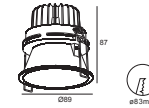

LED COB 40°

Moon Fixed 01 Series LED Downlight

Colour: TW TB

GAMOO-7W-F76-01

Power :1X7W/350mA/Max.19V
CCT :2700/3000/4000K
Flux :630lm
CRI :≥92
Cutout :ø76mm

Beam angle :
15° 25° 38°

GAMOO-13W-F90-01

Power :1X13W/350mA/Max.37V
CCT :2700/3000/4000K
Flux :1280lm
CRI :≥92
Cutout :ø90mm

Beam angle :
15° 24° 40°

GAMOO-10W-F83-01

Power :1X10W/500mA/Max.19V
CCT :2700/3000/4000K
Flux :850lm
CRI :≥92/85
Cutout :ø83mm

Beam angle :
24° 36° 60°

GAMOO-13W-F83-01

Power :1X13W/350mA/Max.37V
CCT :2700/3000/4000K
Flux :1200lm
CRI :≥92/85
Cutout :ø83mm