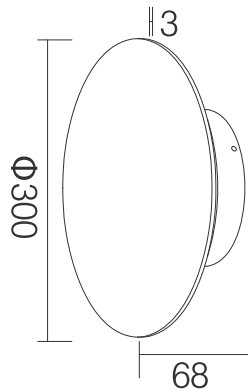

Outdoor LED Wall Light

Specification

Product code:	GKDAL-10W-R200
Power:	10W
Electric data:	AC 220-240V / DC 24V
Lumen:	798 lm
CRI:	>80 / >90
Color temperature:	3000K
IP class:	IP20 / IP65
Fixture size:	Ø200*53*3mm
Cutout:	Nul
LED source:	SMD
Fixture material:	Aluminum
Finish:	White / Silver / Black / Wood Grain

Outdoor LED Wall Light

Specification

Product code:	GKDAL-15W-R300
Power:	15W
Electric data:	AC 220-240V / DC 24V
Lumen:	1100 lm
CRI:	>80 / >90
Color temperature:	3000K
IP class:	IP20 / IP65
Fixture size:	Ø300*68*3mm
Cutout:	Nul
LED source:	SMD
Fixture material:	Aluminum
Finish:	White / Silver / Wood Grain

Outdoor LED Wall Light

Specification

Product code:	GKDAL-20W-R400
Power:	20W
Electric data:	AC 220-240V / DC 24V
Lumen:	1200 lm
CRI:	>80 / >90
Color temperature:	3000K
IP class:	IP20 / IP65
Fixture size:	Ø400*88*3mm
Cutout:	Nul
LED source:	SMD
Fixture material:	Aluminum
Finish:	White / Silver / Black / Wood Grain