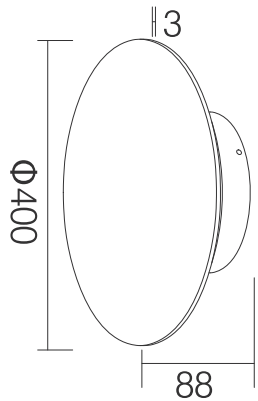

Outdoor LED Wall Light

Specification

Product code:	GKDAL-10W-R200
Power:	10W
Electric data:	AC 220-240V / DC 24V
Lumen:	798 lm
CRI:	>80 / >90
Color temperature:	3000K
IP class:	IP20 / IP65
Fixture size:	Ø200*53*3mm
Cutout:	Nul
LED source:	SMD
Fixture material:	Aluminum
Finish:	White / Silver / Black / Wood Grain

Outdoor LED Wall Light

Specification

Product code:	GKDAL-15W-R300
Power:	15W
Electric data:	AC 220-240V / DC 24V
Lumen:	1100 lm
CRI:	>80 / >90
Color temperature:	3000K
IP class:	IP20 / IP65
Fixture size:	Ø300*68*3mm
Cutout:	Nul
LED source:	SMD
Fixture material:	Aluminum
Finish:	White / Silver / Wood Grain

Outdoor LED Wall Light

Specification

Product code:	GKDAL-20W-R400
Power:	20W
Electric data:	AC 220-240V / DC 24V
Lumen:	1200 lm
CRI:	>80 / >90
Color temperature:	3000K
IP class:	IP20 / IP65
Fixture size:	Ø400*88*3mm
Cutout:	Nul
LED source:	SMD
Fixture material:	Aluminum
Finish:	White / Silver / Black / Wood Grain