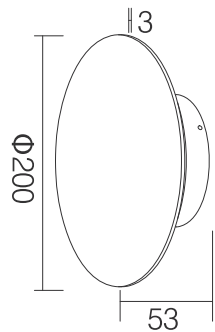

Outdoor LED Wall Light

Specification

Product code:	GKDAL-10W-R200
Power:	10W
Electric data:	AC 220-240V / DC 24V
Lumen:	798 lm
CRI:	>80 / >90
Color temperature:	3000K
IP class:	IP20 / IP65
Fixture size:	Ø200*53*3mm
Cutout:	Nul
LED source:	SMD
Fixture material:	Aluminum
Finish:	White / Silver / Black / Wood Grain

Outdoor LED Wall Light

Specification

Product code:	GKDAL-15W-R300
Power:	15W
Electric data:	AC 220-240V / DC 24V
Lumen:	1100 lm
CRI:	>80 / >90
Color temperature:	3000K
IP class:	IP20 / IP65
Fixture size:	Ø300*68*3mm
Cutout:	Nul
LED source:	SMD
Fixture material:	Aluminum
Finish:	White / Silver / Wood Grain

Outdoor LED Wall Light

Specification

Product code:	GKDAL-20W-R400
Power:	20W
Electric data:	AC 220-240V / DC 24V
Lumen:	1200 lm
CRI:	>80 / >90
Color temperature:	3000K
IP class:	IP20 / IP65
Fixture size:	Ø400*88*3mm
Cutout:	Nul
LED source:	SMD
Fixture material:	Aluminum
Finish:	White / Silver / Black / Wood Grain