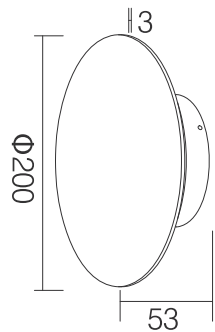

Outdoor LED Wall Light

Specification

Product code:	GKDAL-10W-R200
Power:	10W
Electric data:	AC 220-240V / DC 24V
Lumen:	798 lm
CRI:	>80 / >90
Color temperature:	3000K
IP class:	IP20 / IP65
Fixture size:	Ø200*53*3mm
Cutout:	Nul
LED source:	SMD
Fixture material:	Aluminum
Finish:	White / Silver / Black / Wood Grain