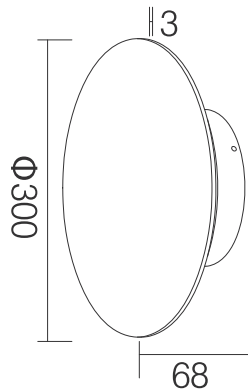

Outdoor LED Wall Light

Specification

Product code:	GKDAL-15W-R300
Power:	15W
Electric data:	AC 220-240V / DC 24V
Lumen:	1100 lm
CRI:	>80 / >90
Color temperature:	3000K
IP class:	IP20 / IP65
Fixture size:	Ø300*68*3mm
Cutout:	Nul
LED source:	SMD
Fixture material:	Aluminum
Finish:	White / Silver / Wood Grain