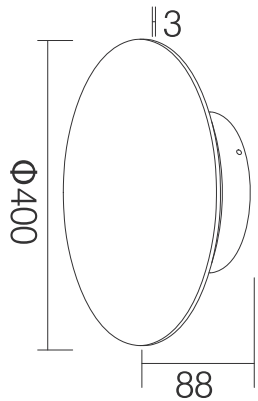

## Outdoor LED Wall Light

### Specification

Product code:	GKDAL-20W-R400
Power:	20W
Electric data:	AC 220-240V / DC 24V
Lumen:	1200 lm
CRI:	>80 / >90
Color temperature:	3000K
IP class:	IP20 / IP65
Fixture size:	Ø400*88*3mm
Cutout:	Nul
LED source:	SMD
Fixture material:	Aluminum
Finish:	White / Silver / Black / Wood Grain