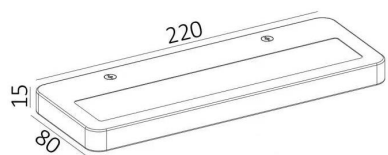

Specifications

20 Watt
240V 50Hz
2700K / 3000K / 4000K
Ra. 90
1200lm
50000hrs L70B20