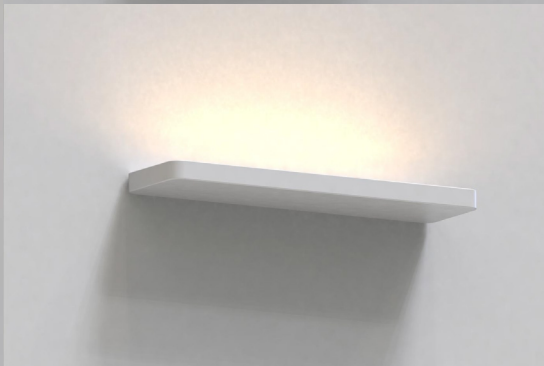

*Architectural
Lighting*

Allure LED Up Wall Light

GVAL-20W-WL220

Design features

Compact design;
Ultra slim;
External LED driver;
Non-Dimming; Triac Dimming;
0-10V & DALI Dimming upon request.

Specifications