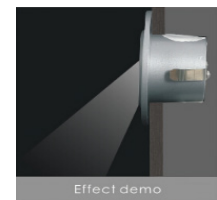

Bolle Step

LED Recessed Wall Light

Model: GDBOL-3W

Features

- High Quality COB Chipset
- High Quality Aluminum Alloy Housing, Lens Reflector
- Recessed Mounted Installation
- 50° Beam Angle
- IP40 Rated
- 3 Years Warranty for Resident;
5 Years Warranty for Commercial
- Applications include offices, cafes, restaurants, hotels, shopping centres, walkways, museums & display cases

Specifications

Colour Range	2700K / 3000K / 4000K
Luminous Flux	180lm
Power Consumption	3W
Input Voltage	AC 100V~240V
Output Voltage	3.1V DC
Current	650mA
Beam Angle	50°
Ra	>90
Power Factor	>0.95
Chipset	COB
Dimmable	Non-dimming / Triac (Option)

Dimensions & Materials

Product Dimensions (mm)	Round	Ø45 * 28
	Square	45 * 45 * 28
Cutout (mm)	Round	Ø40
	Square	40 * 40
Housing Colour	White / Silver / Black	