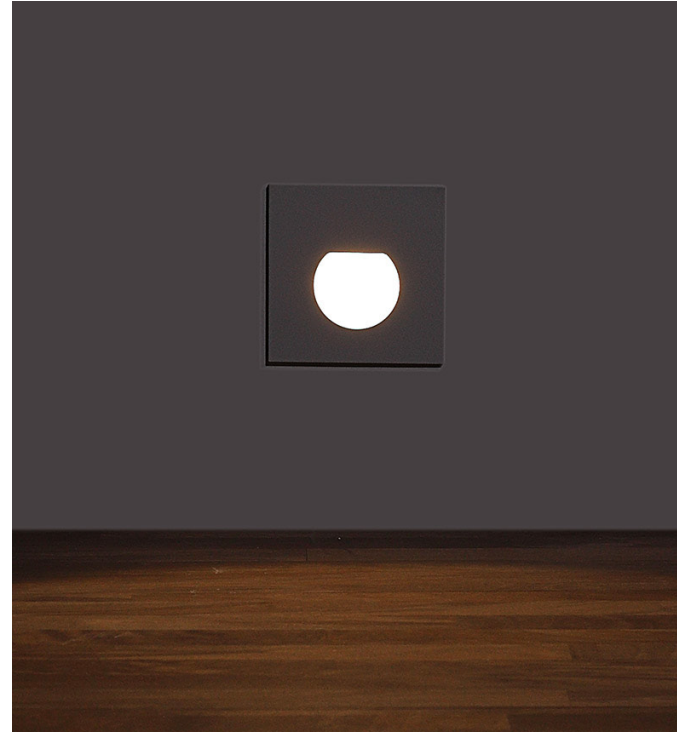

Step D83 Series

WL3014 LED Wall Recessed Light

Specifications

Light Source	Cree XPE-2
System Wattage	3W (700mA, 3V)
Lumen Flux	180lm (3W, 3000K, Ra.80)
Colour Temperature	2700K / 3000K / 4000K
CRI	Ra≥80, Ra≥90
Chromaticity Rate	3 MacAdam
Beam Angle	N/A
Service Lifetime	50,000hrs, L70
Ingress Protection	IP21
Operation Voltage	220-240Vac, 50/60Hz
Operation Temperature	-20~40D
Protection Class	I
Finishing	White RAL9016, Gloss 5 Black RAL9005, Gloss 5
Bezel	White, black, silver grey, metallic grey
Construction	Aluminum
Mounting	Wall Recessed
Warranty	5 years
Lighting Control	Non-dim / Triac dim

Ordering Data

WL3014	Finish	Power	CCT	CRI	Beam
Model	AW	3	27	R80	N/A
	AB		30	R90	
	SG		40		
	MG				

Features

- 5 different bezels
- 3 different installations
- Triac dimmable driver
- Built-in driver

Accessories

- Bezel changeable, can be different colour
- PVC pre-mount boxa

Diagram