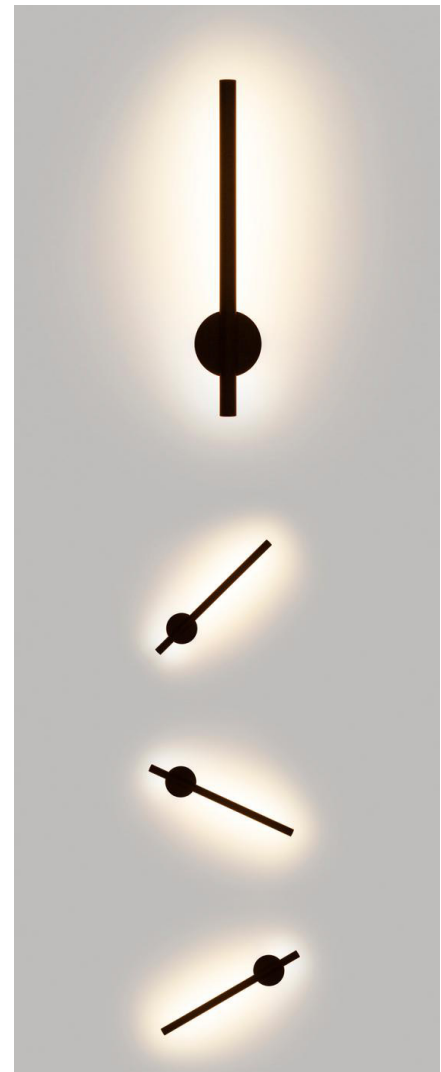

Wall Touch WL3109

LED Wall Deco Light

Product Description

- Indoor decorative wall light
- Suitable for interior walls
- With a comfortable & diffused light output
- Anti-glare, Low UGR <12

Dimensions

Specifications

Light source

Light source: Osram 2835 Chip
 Output (W): 7.8W (260mA 30V)
 Total energy consumption (W): 8W
 Color temperature: 2700K/3000K/4000K
 CRI: ≥ 90
 IK: 08
 Real Lumen: 500lm
 Lm/Real W: 63
 Lifetime: 50,000h L70
 MacAdam steps: 3
 UGR: 12

GEAR

This item incl. gear
 Actec triac dimmable driver
 MINID26012NT

Warranty

5 Years

Luminaire

IP21 for indoor use only
 Crossing: No

Finish

Black/White

Material

Aluminium
 Opal Diffuser