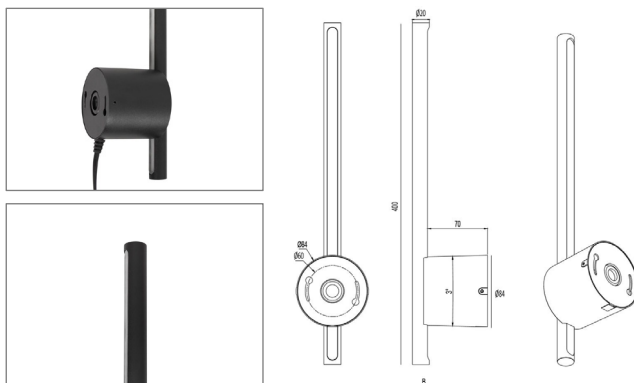

Wall Touch WL3109

LED Wall Deco Light

Product Description

- Indoor decorative wall light
- Suitable for interior walls
- With a comfortable & diffused light output
- Anti-glare, Low UGR <12

Dimensions

Specifications

Light source

Light source: Osram 2835 Chip
 Output (W): 7.8W (260mA 30V)
 Total energy consumption (W): 8W
 Color temperature: 2700K/3000K/4000K
 CRI: ≥ 90
 IK: 08
 Real Lumen: 500lm
 Lm/Real W: 63
 Lifetime: 50,000h L70
 MacAdam steps: 3
 UGR: 12

GEAR

This item incl. gear
 Actec triac dimmable driver
 MINID26012NT

Warranty

5 Years

Luminaire

IP21 for indoor use only
 Crossing: No

Finish

Black/White

Material

Aluminium
 Opal Diffuser