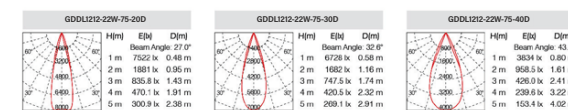

DL1212 Series Surface Mounted LED Downlight

Features

1. Surfaced mounted design.
2. 0-350° rotating horizontally, 0-90° tilting vertically.
3. With the built-in driver design as well as beautiful and decent appearance, can be with superior finish color matt white and matt black.

High lumen 90lm/W	50000hrs 8-32W	More watt (8-32W)	More sizes
IP20 IP Level	350° horizontally 350°	90° vertically 90°	More CCT

Application

House, museums and art galleries.

CE **RoHS** **IP20** **ERP** **SAA**

Power: 8W (150mA/36V)
Lamp: CITIZEN COB (CRI>80) (CRI>90)
AC: 200-240V

Beam Angle	Model	Lumen	Finish	LED Colour	LED Driver
20°	GDDL1212-8W-45-20D	600lm	1 Matt White 2 Matt Black 3 Silver	1 3000K 2 4000K 3 5000K 4 6000K-2800K 5 2700K	1 On and off 2 Triac dimmable
30°	GDDL1212-8W-45-30D	600lm			
40°	GDDL1212-8W-45-40D	600lm			

GDDL1212-8W-45

CE **RoHS** **IP20** **ERP** **SAA**

Power: 14W (300mA/36V)
Lamp: CITIZEN COB (CRI>80) (CRI>90)
AC: 200-240V

Beam Angle	Model	Lumen	Finish	LED Colour	LED Driver
20°	GDDL1212-14W-60-20D	1200lm	1 Matt White 2 Matt Black 3 Silver	1 3000K 2 4000K 3 5000K 4 6000K-2800K 5 2700K	1 On and off 2 Triac dimmable
30°	GDDL1212-14W-60-30D	1200lm			
40°	GDDL1212-14W-60-40D	1200lm			

GDDL1212-14W-60

CE **RoHS** **IP20** **ERP** **SAA**

Power: 22W (500mA/36V)
Lamp: CITIZEN COB (CRI>80) (CRI>90)
AC: 200-240V

Beam Angle	Model	Lumen	Finish	LED Colour	LED Driver
20°	GDDL1212-22W-75-20D	1800lm	1 Matt White 2 Matt Black 3 Silver	1 3000K 2 4000K 3 5000K 4 6000K-2800K 5 2700K	1 On and off 2 Triac dimmable
30°	GDDL1212-22W-75-30D	1800lm			
40°	GDDL1212-22W-75-40D	1800lm			

GDDL1212-22W-75