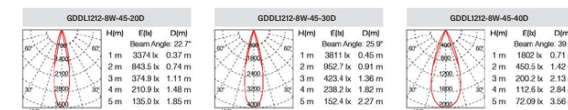

DL1212 Series Surface Mounted LED Downlight

Features

1. Surfaced mounted design.
2. 0-350° rotating horizontally, 0-90° tilting vertically.
3. With the built-in driver design as well as beautiful and decent appearance, can be with superior finish color matt white and matt black.

High lumen 90lm/W	50000hrs 8-32W	More watt (8-32W)	More sizes
IP20 IP Level	350° horizontally 350°	90° vertically 90°	More CCT

Application

House, museums and art galleries.

CE **RoHS** **IP20** **ERP** **SAA**

Power: 8W (150mA/36V)
Lamp: CITIZEN COB (CRI>80) (CRI>90)
AC: 200-240V

Beam Angle	Model	Lumen	Finish	LED Colour	LED Driver
20°	GDDL1212-8W-45-20D	600lm	1 Matt White 2 Matt Black 3 Silver	1 3000K 2 4000K 3 5000K 4 6000K-2800K 5 2700K	1 On and off 2 Triac dimmable
30°	GDDL1212-8W-45-30D	600lm			
40°	GDDL1212-8W-45-40D	600lm			

GDDL1212-8W-45

CE **RoHS** **IP20** **ERP** **SAA**

Power: 14W (300mA/36V)
Lamp: CITIZEN COB (CRI>80) (CRI>90)
AC: 200-240V

Beam Angle	Model	Lumen	Finish	LED Colour	LED Driver
20°	GDDL1212-14W-60-20D	1200lm	1 Matt White 2 Matt Black 3 Silver	1 3000K 2 4000K 3 5000K 4 6000K-2800K 5 2700K	1 On and off 2 Triac dimmable
30°	GDDL1212-14W-60-30D	1200lm			
40°	GDDL1212-14W-60-40D	1200lm			