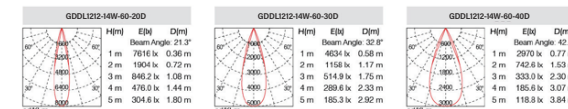

High lumen 90lm/W	50000hrs 8-32W	More watt (8-32W)	More sizes
IP20 IP Level	350° horizontally 350°	90° vertically 90°	More CCT

Application

House, museums and art galleries.

CE **RoHS** **IP20** **ERP** **SAA**

Power: 8W (150mA/36V)
Lamp: CITIZEN COB (CRI>80) (CRI>90)
AC: 200-240V

Beam Angle	Model	Lumen	Finish	LED Colour	LED Driver
20°	GDDL1212-8W-45-20D	600lm	1 Matt White 2 Matt Black 3 Silver	1 3000K 2 4000K 3 5000K 4 6000K-2800K 5 2700K	1 On and off 2 Triac dimmable
30°	GDDL1212-8W-45-30D	600lm			
40°	GDDL1212-8W-45-40D	600lm			

GDDL1212-8W-45

CE **RoHS** **IP20** **ERP** **SAA**

Power: 14W (300mA/36V)
Lamp: CITIZEN COB (CRI>80) (CRI>90)
AC: 200-240V

Beam Angle	Model	Lumen	Finish	LED Colour	LED Driver
20°	GDDL1212-14W-60-20D	1200lm	1 Matt White 2 Matt Black 3 Silver	1 3000K 2 4000K 3 5000K 4 6000K-2800K 5 2700K	1 On and off 2 Triac dimmable
30°	GDDL1212-14W-60-30D	1200lm			
40°	GDDL1212-14W-60-40D	1200lm			

GDDL1212-14W-60

CE **RoHS** **IP20** **ERP** **SAA**

Power: 22W (500mA/36V)
Lamp: CITIZEN COB (CRI>80) (CRI>90)
AC: 200-240V

Beam Angle	Model	Lumen	Finish	LED Colour	LED Driver
20°	GDDL1212-22W-75-20D	1800lm	1 Matt White 2 Matt Black 3 Silver	1 3000K 2 4000K 3 5000K 4 6000K-2800K 5 2700K	1 On and off 2 Triac dimmable
30°	GDDL1212-22W-75-30D	1800lm			
40°	GDDL1212-22W-75-40D	1800lm			