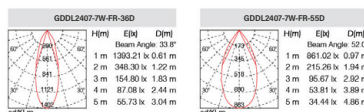

DL2407 Series Weatherproof IP65 LED Recessed Downlight

Power: 7W (150mA/36V)
Lamp: EPISTAR COB (CRI>80) (CRI>90)
AC: 200-240V

Beam Angle	Model	Lumen	Finish	LED Colour	LED Driver
36°	GDDL2407-7W-FR-36D	660lm	☐ 1 Matt White ☒ 2 Matt Black ☐ 3 Silver	☐ 1 3000K ☐ 2 4000K ☐ 3 5000K ☐ 4 2000K - 2800K Dim to warm ☐ 5 2700K	☐ 1 On and off ☒ 2 Triac dimmable ☐ 3 1-10V dimmable ☐ 4 Dali ☐ 5 Bluetooth
55°	GDDL2407-7W-FR-55D	660lm	☐ 1 Matt White ☒ 2 Matt Black ☐ 3 Silver	☐ 1 3000K ☐ 2 4000K ☐ 3 5000K ☐ 4 2000K - 2800K Dim to warm ☐ 5 2700K	☐ 1 On and off ☒ 2 Triac dimmable ☐ 3 1-10V dimmable ☐ 4 Dali ☐ 5 Bluetooth

GDDL2407-7W-FR