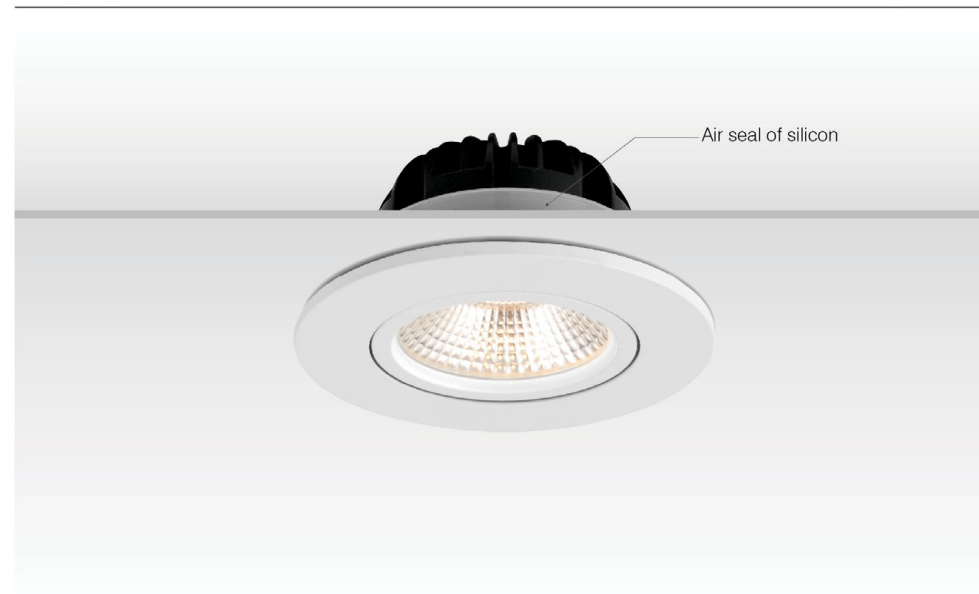

Application

House, lounge.

IP65 Ingress Protection