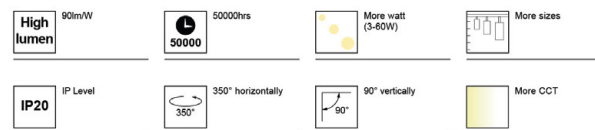

DL3003 Series Recessed LED Downlight

Features

1. Recessed design with one or two head for our choices, On-off, triac dimmable, DALI, 0-10V for option.
2. 0-350° rotating horizontally, 0-90° tilting vertically.
3. Anti-glare ring available in white, black, silver & golden etc. Lens optional for interchange
4. Beam angle in 20°, 30° and 40°.

Application

Shopping mall, hotel.