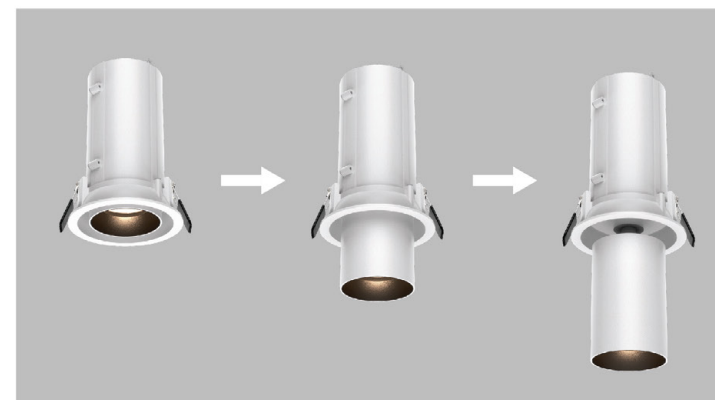

DL3003 Series Recessed LED Downlight

Features

1. Recessed design with one or two head for our choices, On-off, triac dimmable, DALI, 0-10V for option.
2. 0-350° rotating horizontally, 0-90° tilting vertically.
3. Anti-glare ring available in white, black, silver & golden etc. Lens optional for interchange
4. Beam angle in 20°, 30° and 40°.

Application

Shopping mall, hotel.