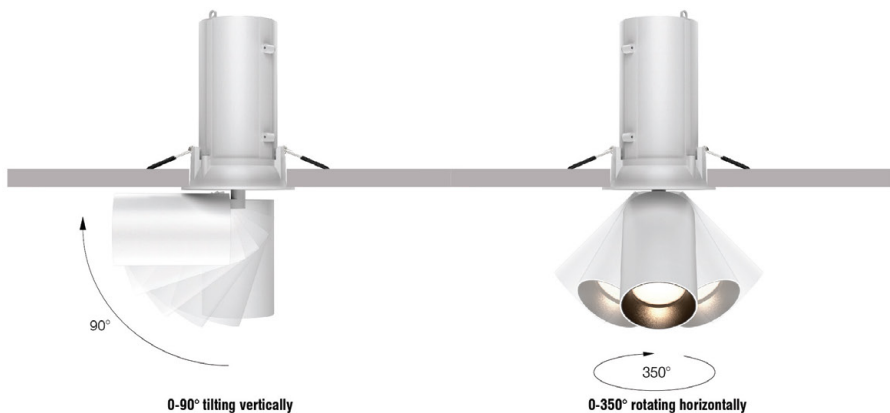

## DL3003 Series Recessed LED Downlight

### Features

1. Recessed design with one or two head for our choices, On-off, triac dimmable, DALI, 0-10V for option.
2. 0-350° rotating horizontally, 0-90° tilting vertically.
3. Anti-glare ring available in white, black, silver & golden etc. Lens optional for interchange
4. Beam angle in 20°, 30° and 40°.

# DL3003 Series Recessed LED Downlight

**Power:** 3W (350mA/6V)  
**Lamp:** OSRAM SMD (CRI>80) (CRI>90)  
**AC:** 200-240V

Beam Angle	Model	Lumen	Finish	LED Colour	LED Driver
30°	GDDL3003-3W-48-30D	250lm	<input type="checkbox"/> 1 Matt White <input type="checkbox"/> 2 Matt Black <input type="checkbox"/> 3 Silver	<input type="checkbox"/> 1 3000K <input type="checkbox"/> 2 4000K <input type="checkbox"/> 3 5000K <input type="checkbox"/> 5 2700K	<input type="checkbox"/> 1 On and off <input type="checkbox"/> 2 Triac dimmable <input type="checkbox"/> 3 1-10V dimmable <input type="checkbox"/> 4 Dali <input type="checkbox"/> 5 Bluetooth
40°	GDDL3003-3W-48-40D	250lm			