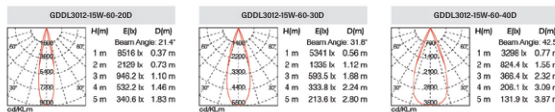

GDDL3012-15W-60