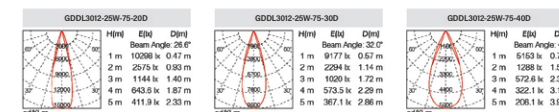

GDDL3012-25W-75