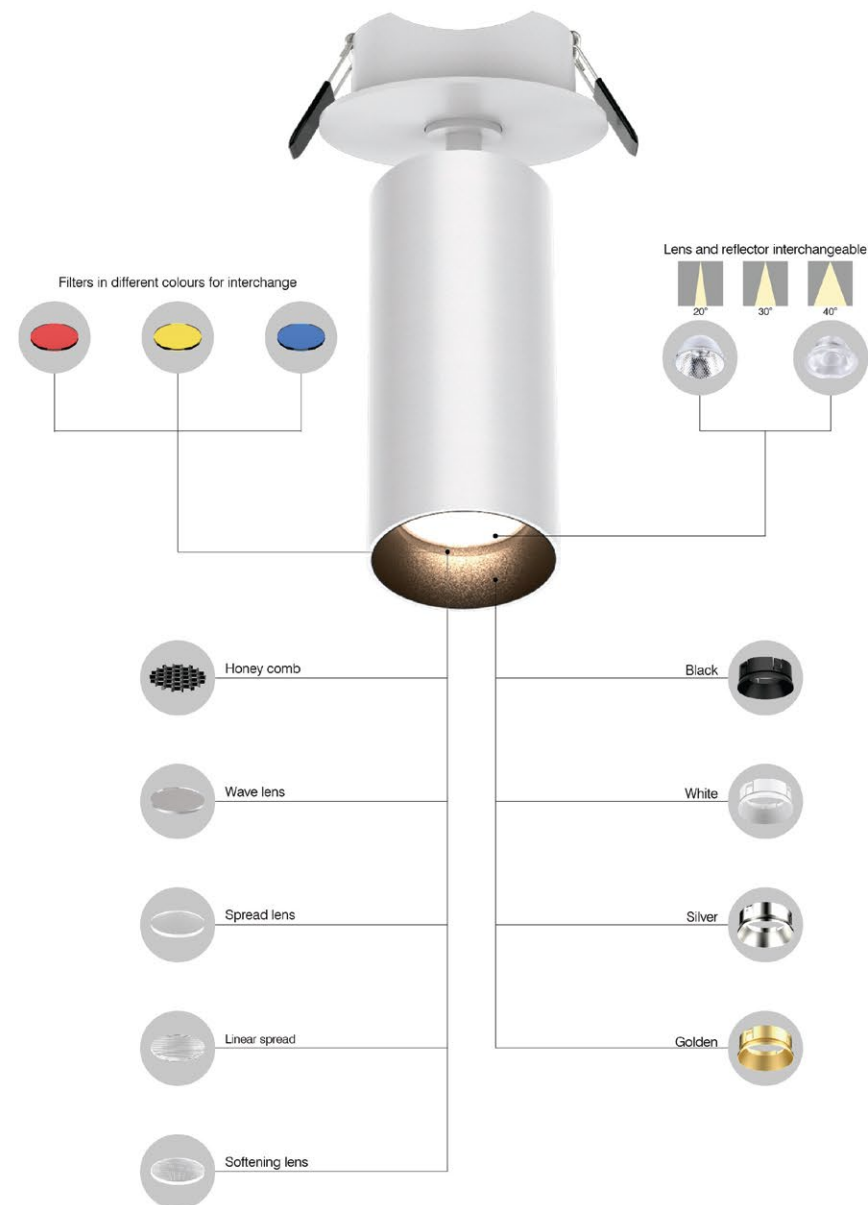

Accessories