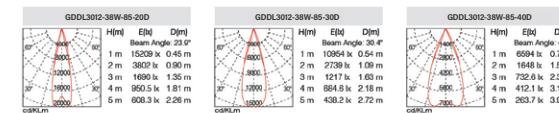

GDDL3012-38W-85