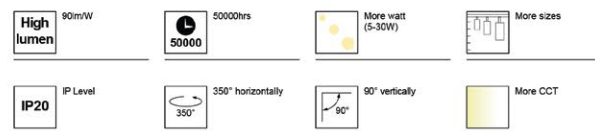

### Features

1. Recessed design , On-off , triac dimmable, DALI,0-10V for option.
2. 0-350° rotating horizontally, 0-90° tilting vertically.
3. Anti-glare ring interchangeable; Black, White , Silver, Golden finish for option . Lens can be interchangeable too
4. Beam angle in 20°, 30° and 40°.