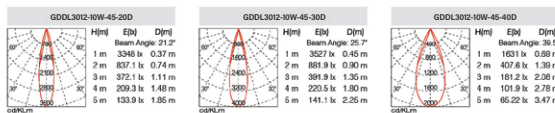

GDDL3012-10W-45