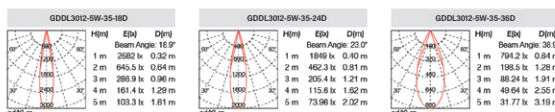

DL3012 Series Recessed LED Downlight

CE, IP20, ERP, DALI, Bluetooth

Power: 5W (350mA/9V)
Lamp: EPistar COB (CRI>80) (CRI>90)
AC: 200-240V

Beam Angle	Model	Lumen	Finish	LED Colour	LED Driver
18°	GDDL3012-5W-35-18D	380lm	1 Matt White 2 Matt Black 3 Silver	1 3000K 2 4000K 3 5000K 4 2000K - 2800K Dim to warm 5 2700K	1 On and off 2 Triac dimmable 3 1-10V dimmable 4 DALI 5 Bluetooth
24°	GDDL3012-5W-35-24D	380lm			
36°	GDDL3012-5W-35-36D	380lm			

GDDL3012-5W-35