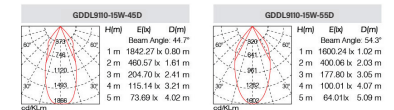

DL9110 Series Weatherproof IP65 LED Recessed Downlight

GDDL9110-12W

Power: 12W (260mA/36V)
Lamp: Bridgelux COB (CRI>80) (CRI>90)
AC: 200-240V

Beam Angle	Model	Lumen	Finish	LED Colour	LED Driver
45°	GDDL9110-12W-45D	1200lm	1 Matt White 2 Matt Black 3 Silver	1 3000K 2 4000K 3 5000K 4 2000K, 2800K (Dim to warm) 5 2700K	1 On and off 2 Triac dimmable 3 1-10V dimmable 4 Dali 5 Bluetooth
55°	GDDL9110-12W-55D	1200lm			

GDDL9110-15W

Power: 15W (350mA/36V)
Lamp: Bridgelux COB (CRI>80) (CRI>90)
AC: 200-240V

Beam Angle	Model	Lumen	Finish	LED Colour	LED Driver
45°	GDDL9110-15W-45D	1400lm	1 Matt White 2 Matt Black 3 Silver	1 3000K 2 4000K 3 5000K 4 2000K, 2800K (Dim to warm) 5 2700K	1 On and off 2 Triac dimmable 3 1-10V dimmable 4 Dali 5 Bluetooth
55°	GDDL9110-15W-55D	1400lm			