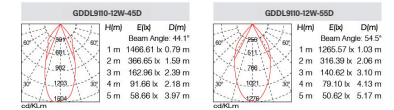

DL9110 Series Weatherproof IP65 LED Recessed Downlight

GDDL9110-12W

Power: 12W (260mA/36V)
Lamp: Bridgelux COB (CRI>80) (CRI>90)
AC: 200-240V

Beam Angle	Model	Lumen	Finish	LED Colour	LED Driver
45°	GDDL9110-12W-45D	1200lm	1 Matt White 2 Matt Black 3 Silver	1 3000K 2 4000K 3 5000K 4 2000K, 2800K (Dim to warm) 5 2700K	1 On and off 2 Triac dimmable 3 1-10V dimmable 4 Dali 5 Bluetooth
55°	GDDL9110-12W-55D	1200lm			