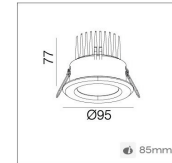

DL9110 Series Weatherproof IP65 LED Recessed Downlight

GDDL9110-12W

Power: 12W (260mA/36V)
Lamp: Bridgelux COB (CRI>80) (CRI>90)
AC: 200-240V

Beam Angle	Model	Lumen	Finish	LED Colour	LED Driver
45°	GDDL9110-12W-45D	1200lm	1 Matt White 2 Matt Black 3 Silver	1 3000K 2 4000K 3 5000K 4 2000K, 2800K (Dim to warm) 5 2700K	1 On and off 2 Triac dimmable 3 1-10V dimmable 4 Dali 5 Bluetooth
55°	GDDL9110-12W-55D	1200lm			