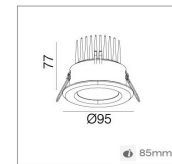

Power: 15W (350mA/36V)
Lamp: Bridgelux COB (CRI>80) (CRI>90)
AC: 200-240V

Beam Angle	Model	Lumen	Finish	LED Colour	LED Driver
45°	GDDL9110-15W-45D	1400lm	1 Matt White 2 Matt Black 3 Silver	1 3000K 2 4000K 3 5000K 4 2000K, 2800K (Dim to warm) 5 2700K	1 On and off 2 Triac dimmable 3 1-10V dimmable 4 Dali 5 Bluetooth
55°	GDDL9110-15W-55D	1400lm